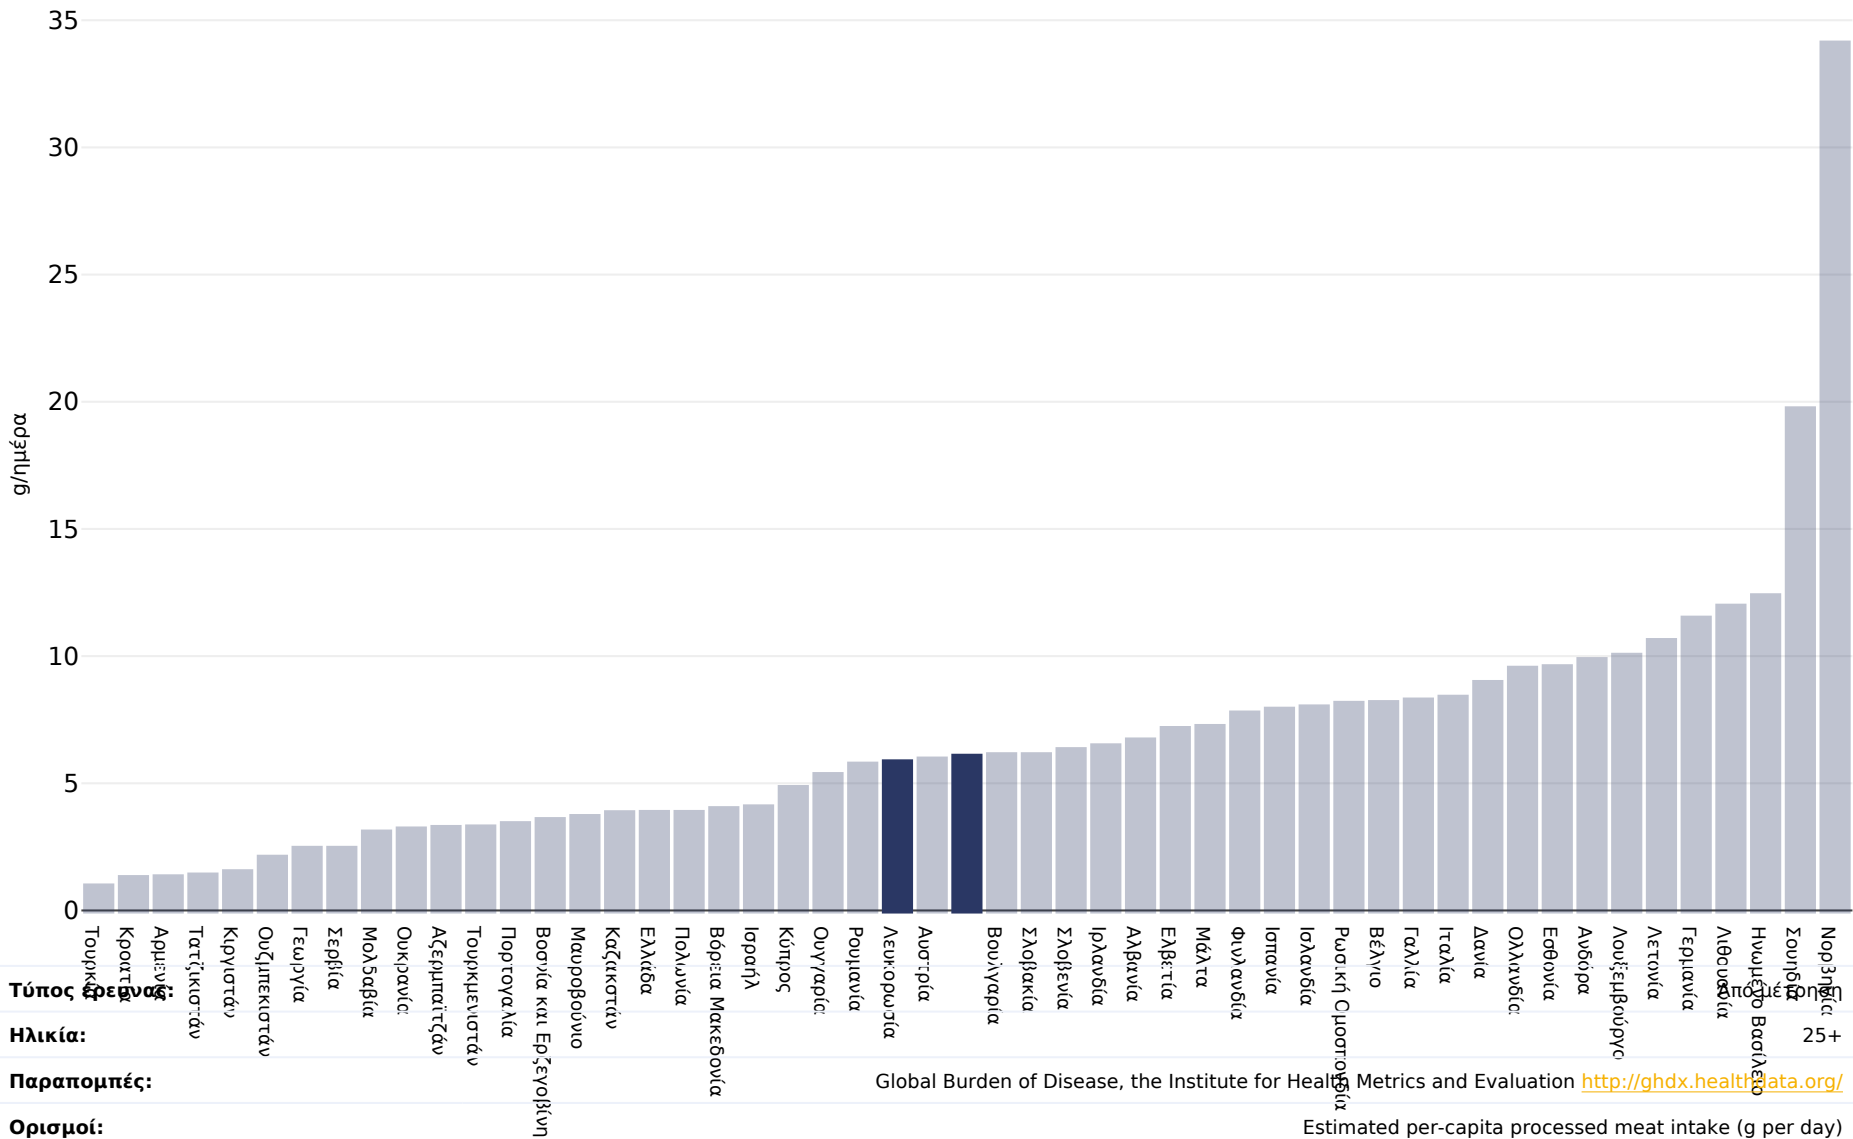

# Λευκορωσία: Estimated per-capita processed meat intake

Ενήλικες, 2017

Global Burden of Disease, the Institute for Health Metrics and Evaluation <http://ghdx.healthdata.org/>

Estimated per-capita processed meat intake (g per day)