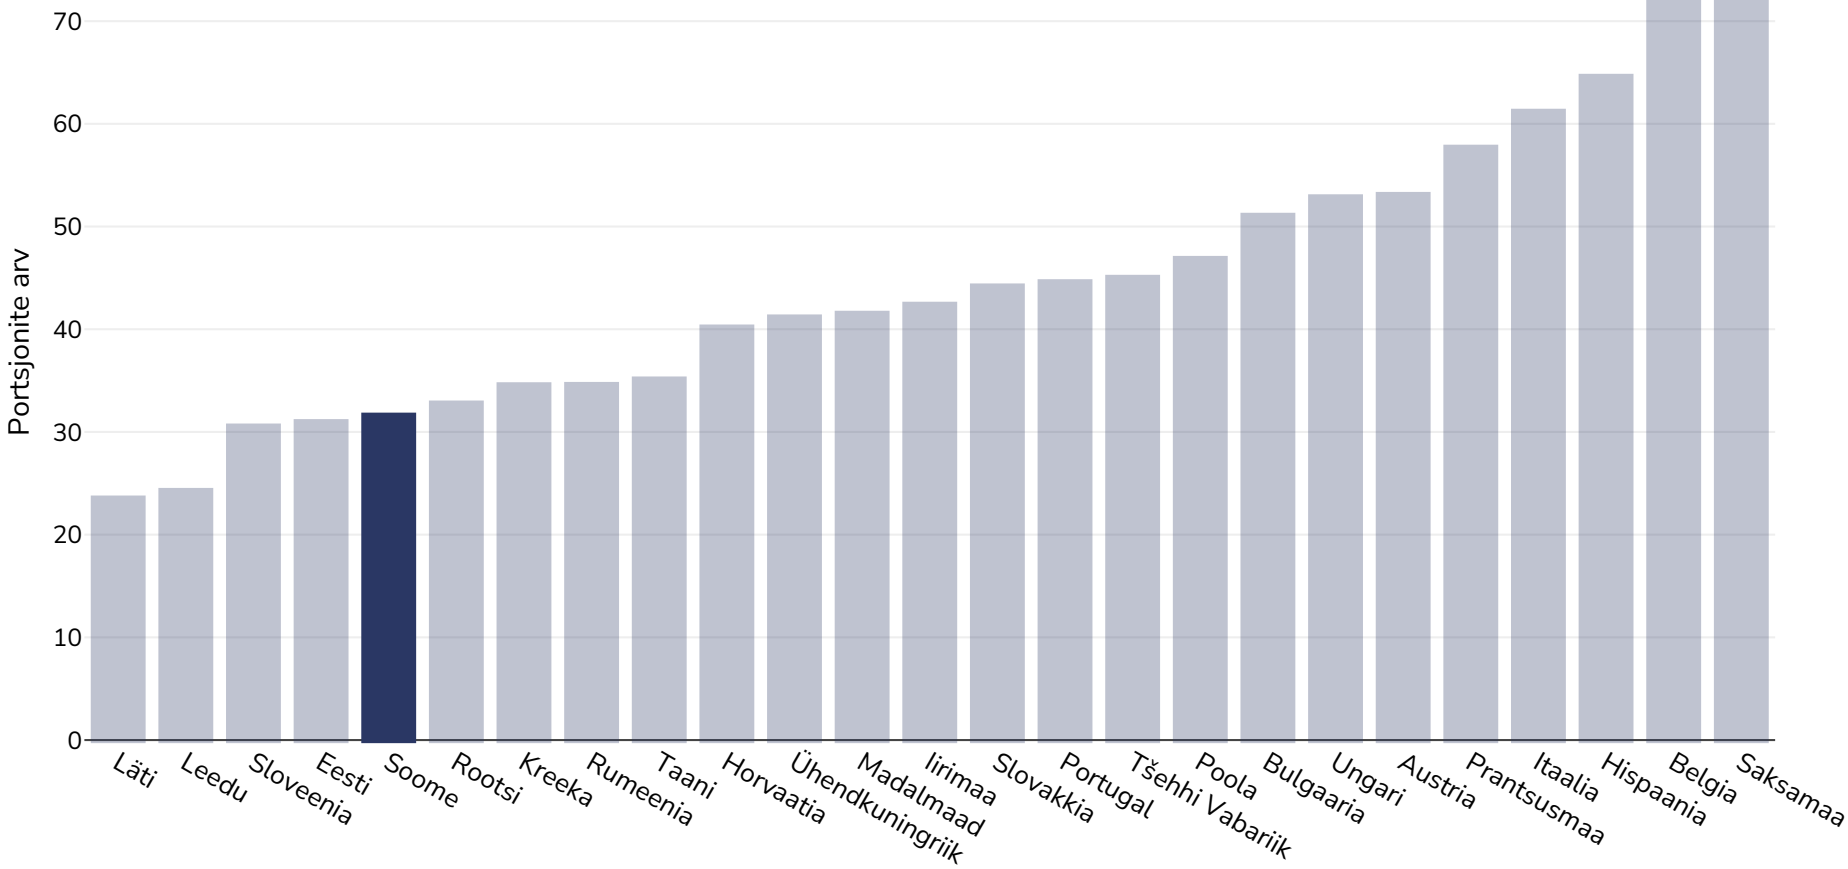

Soome: Estimated per capita sugar sweetened beverages intake

Täiskasvanud, 2016

Viited:

Source: Euromonitor International