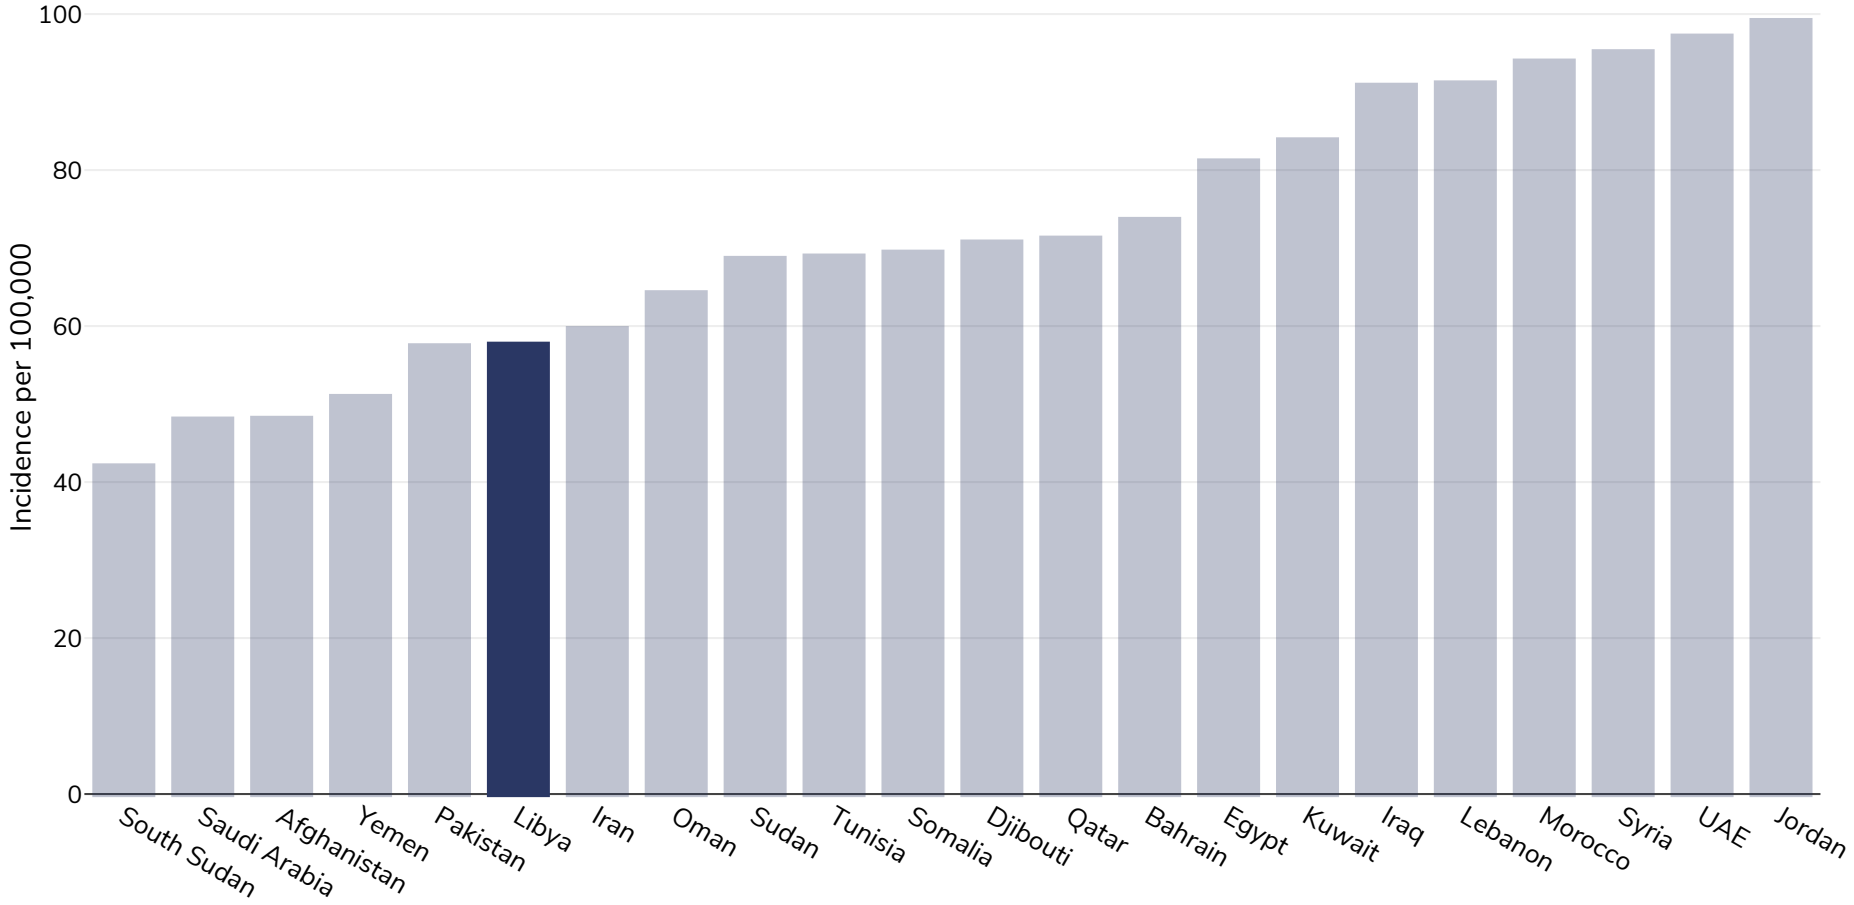

# Libya: Breast cancer

Women, 2020

**Age:** 20+

**Area covered:** National

**References:** Ferlay J, Ervik M, Lam F, Colombet M, Mery L, Piñeros M, Znaor A, Soerjomataram I, Bray F (2020). Global Cancer Observatory: Cancer Today. Lyon, France: International Agency for Research on Cancer. Available from: <https://gco.iarc.fr/today>, accessed 10.01.2221

**Definitions:** Age-standardized incidence rates per 100 000