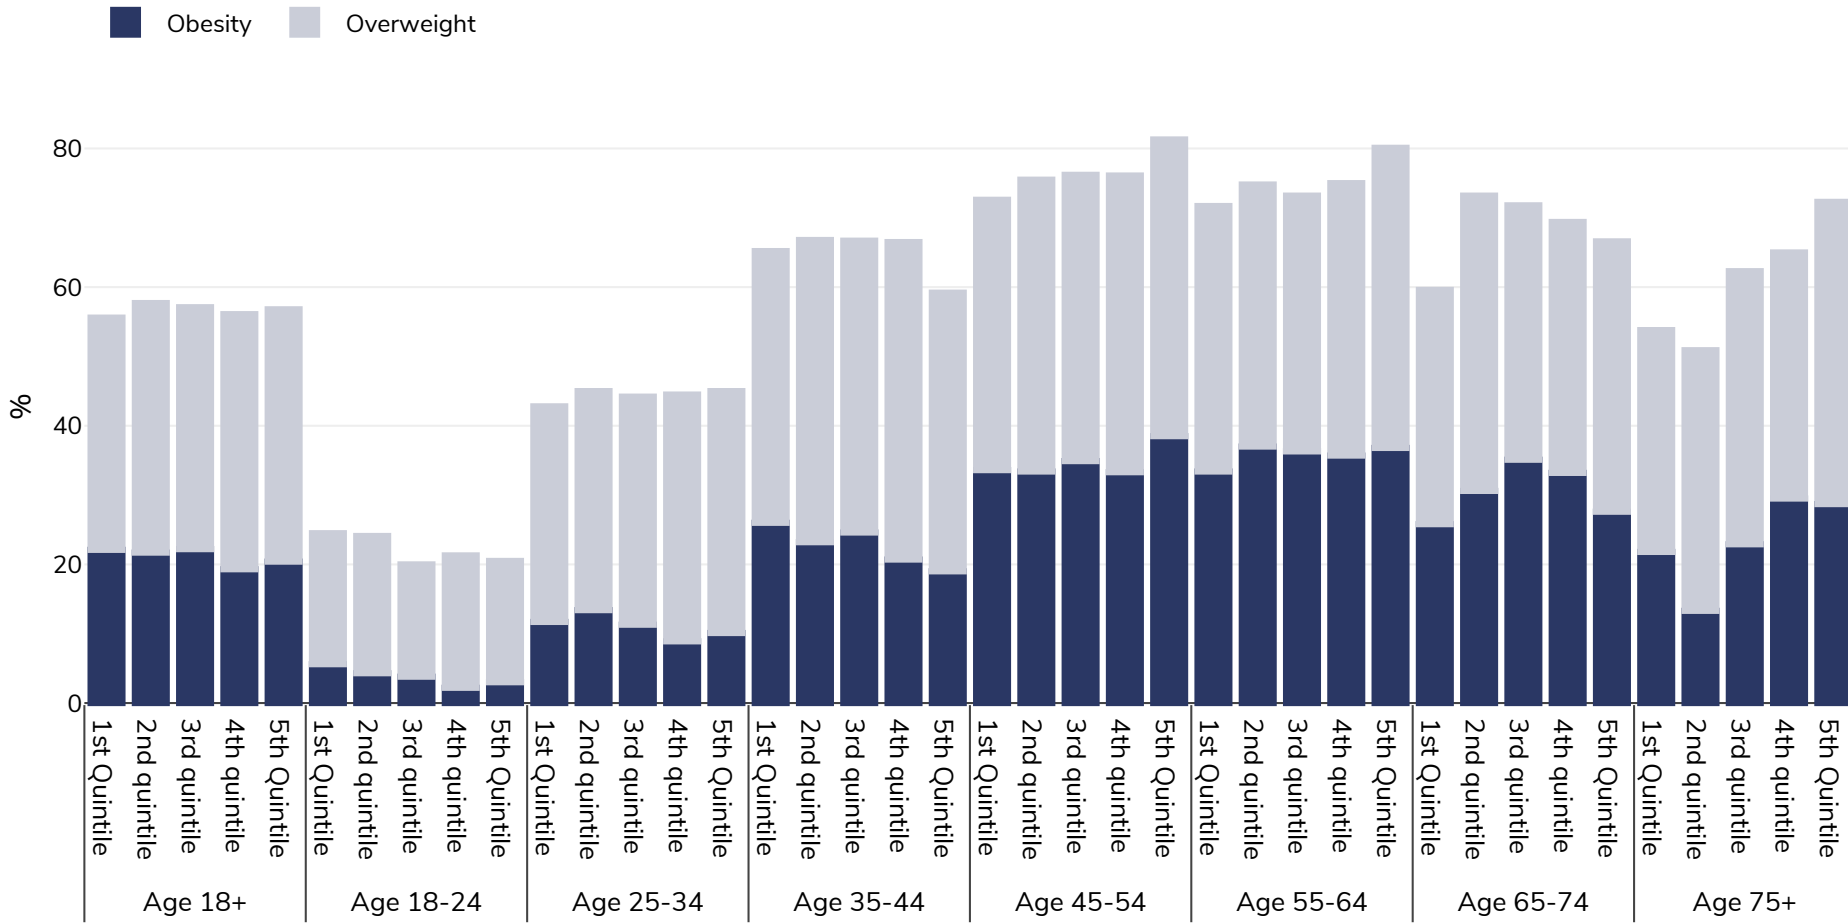

Turkey: Overweight/obesity by age and socio-economic group

Adults, 2014

Survey type: Self-reported

Area covered: National

References: 2014 Eurostat - Socio economic - http://appsso.eurostat.ec.europa.eu/nui/show.do?dataset=hlth_ehis_bm1i&lang=en (last accessed 25.08.20)

Unless otherwise noted, overweight refers to a BMI between 25kg and 29.9kg/m², obesity refers to a BMI greater than 30kg/m².