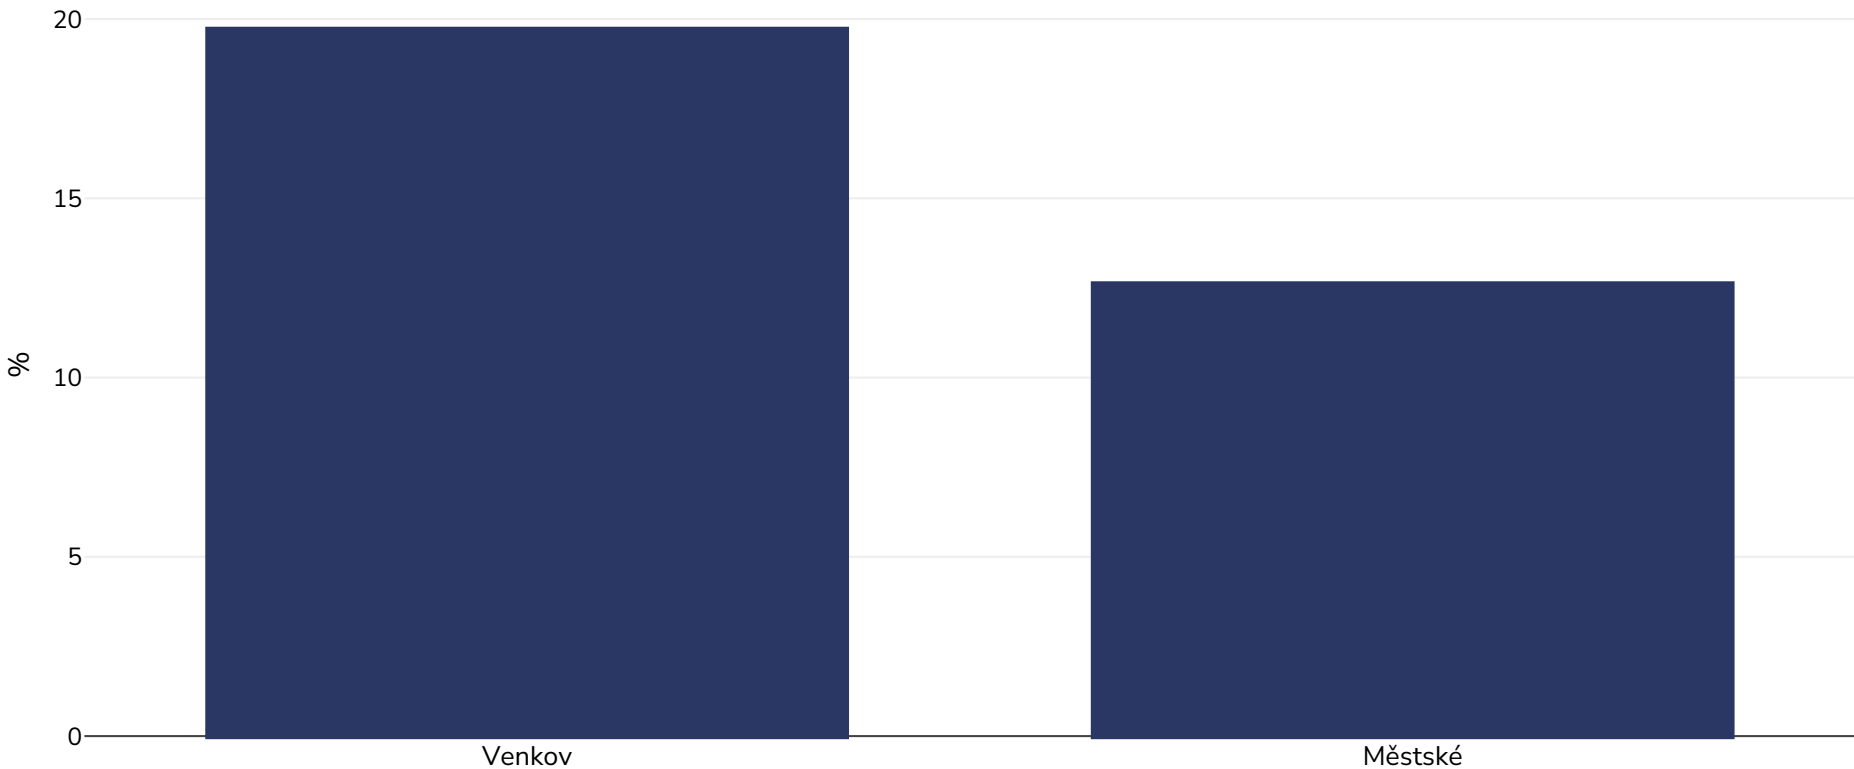

Rusko: Overweight/obesity by region

Infants, 2003

■ Nadváha nebo obezita

Velikost vzorku: 508

Reference: Other: Russia Longitudinal Monitoring Survey (RLMS-HSE) Round XII 2003

Poznámky: UNICEF/WHO/World Bank Joint Child Malnutrition Estimates Expanded Database: Overweight (Survey Estimates), May 2023, New York. For more information about the methodology, please consult <https://data.unicef.org/resources/jme-2023-country-consultations/>