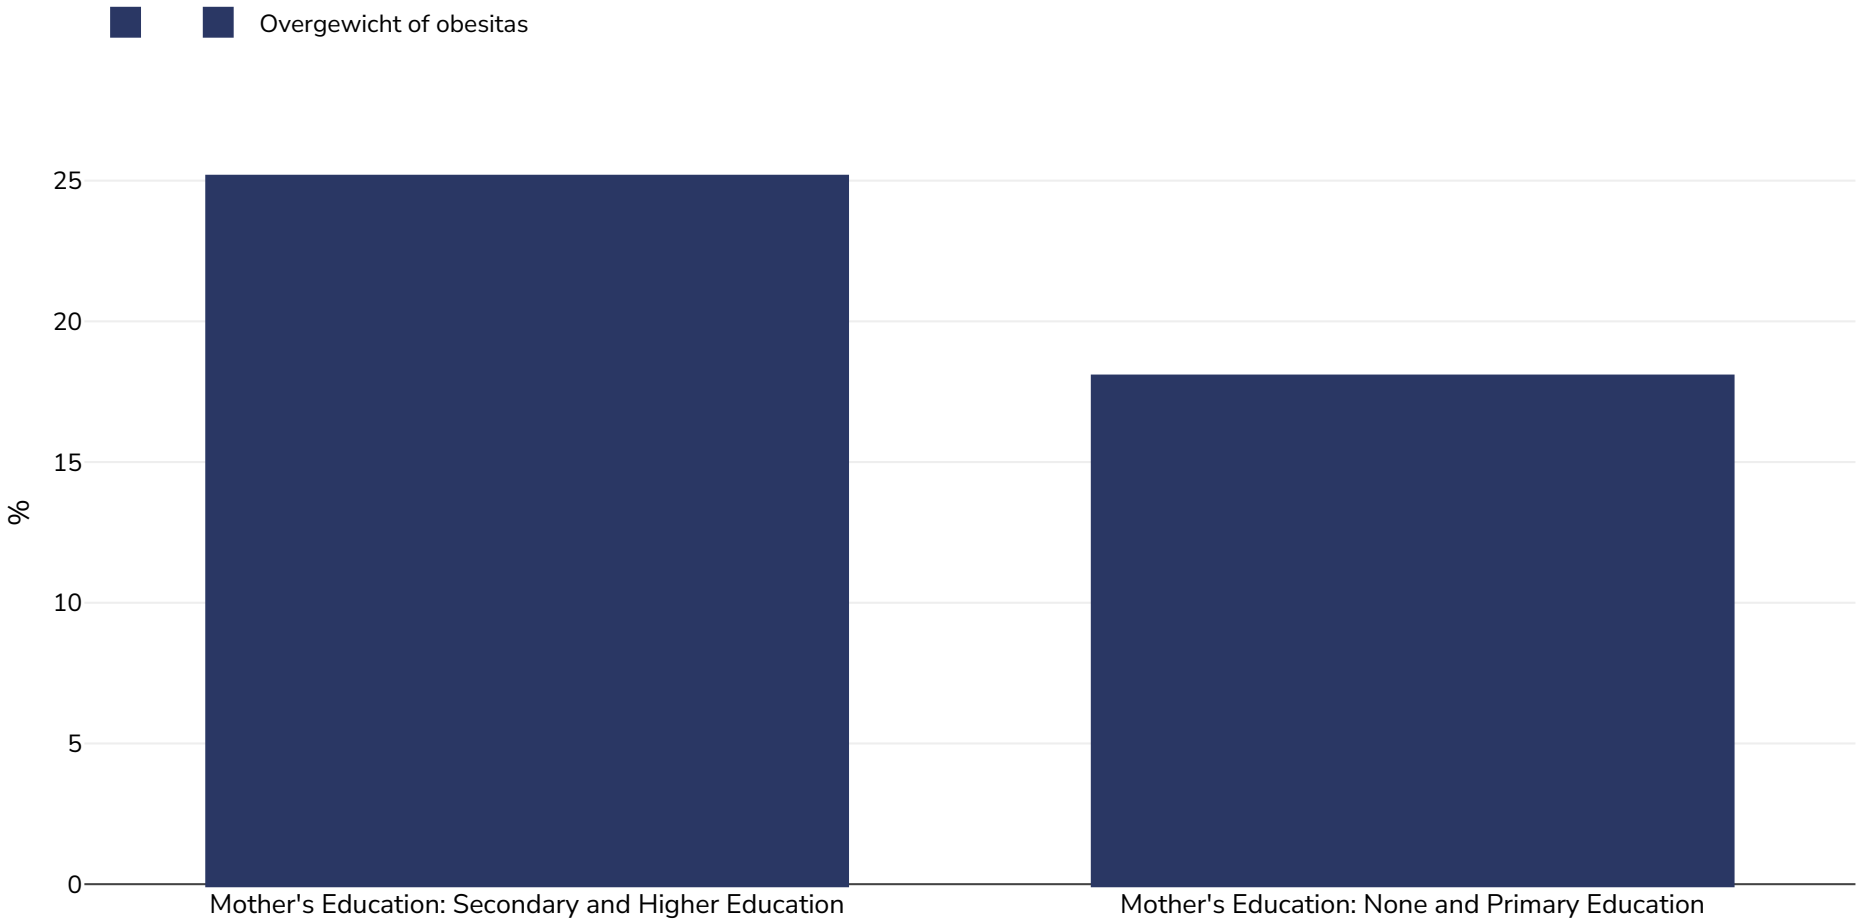

Albanië: Overweight/obesity by education

Infants, 2005

Monstergrootte: 1075

Referenties: MICS: Albania multiple indicator cluster survey 2005, final report. Tirana, Albania: Albanian National Institute of Statistics, 2008