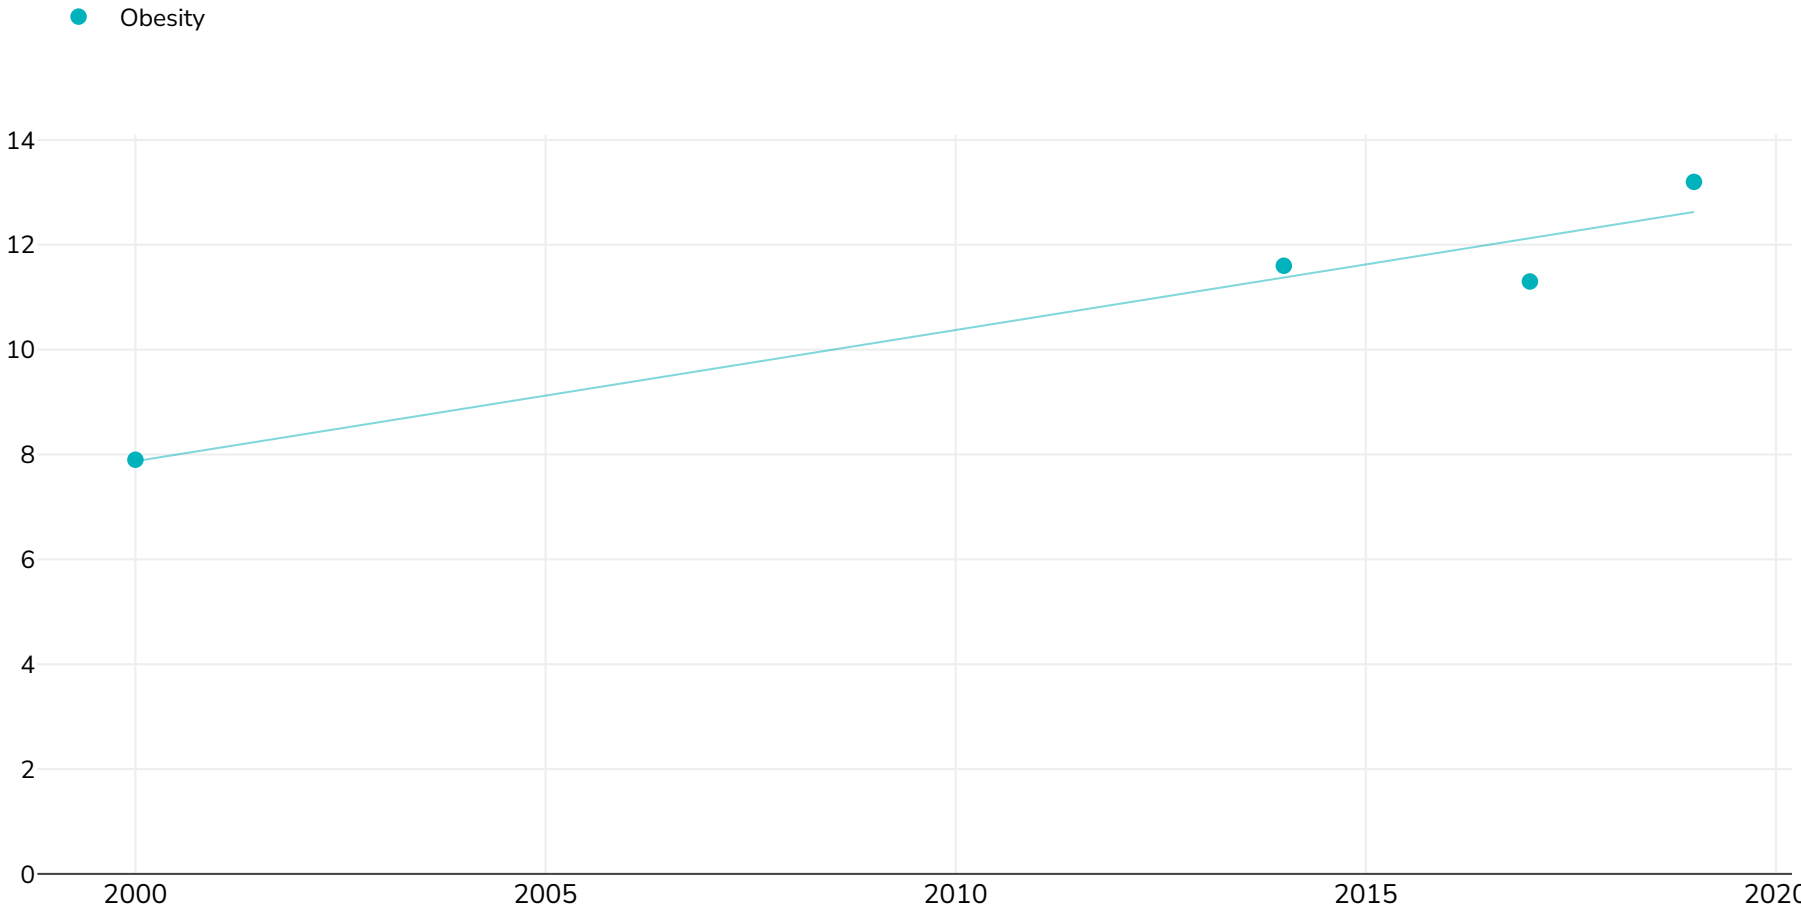

Netherlands: % trend adults obesity 2000 2019

Men

Survey type: Self-reported

References: For full details of references visit <https://data.worldobesity.org/>

Different methodologies may have been used to collect this data and so data from different surveys may not be strictly comparable. Please check with original data sources for methodologies used.