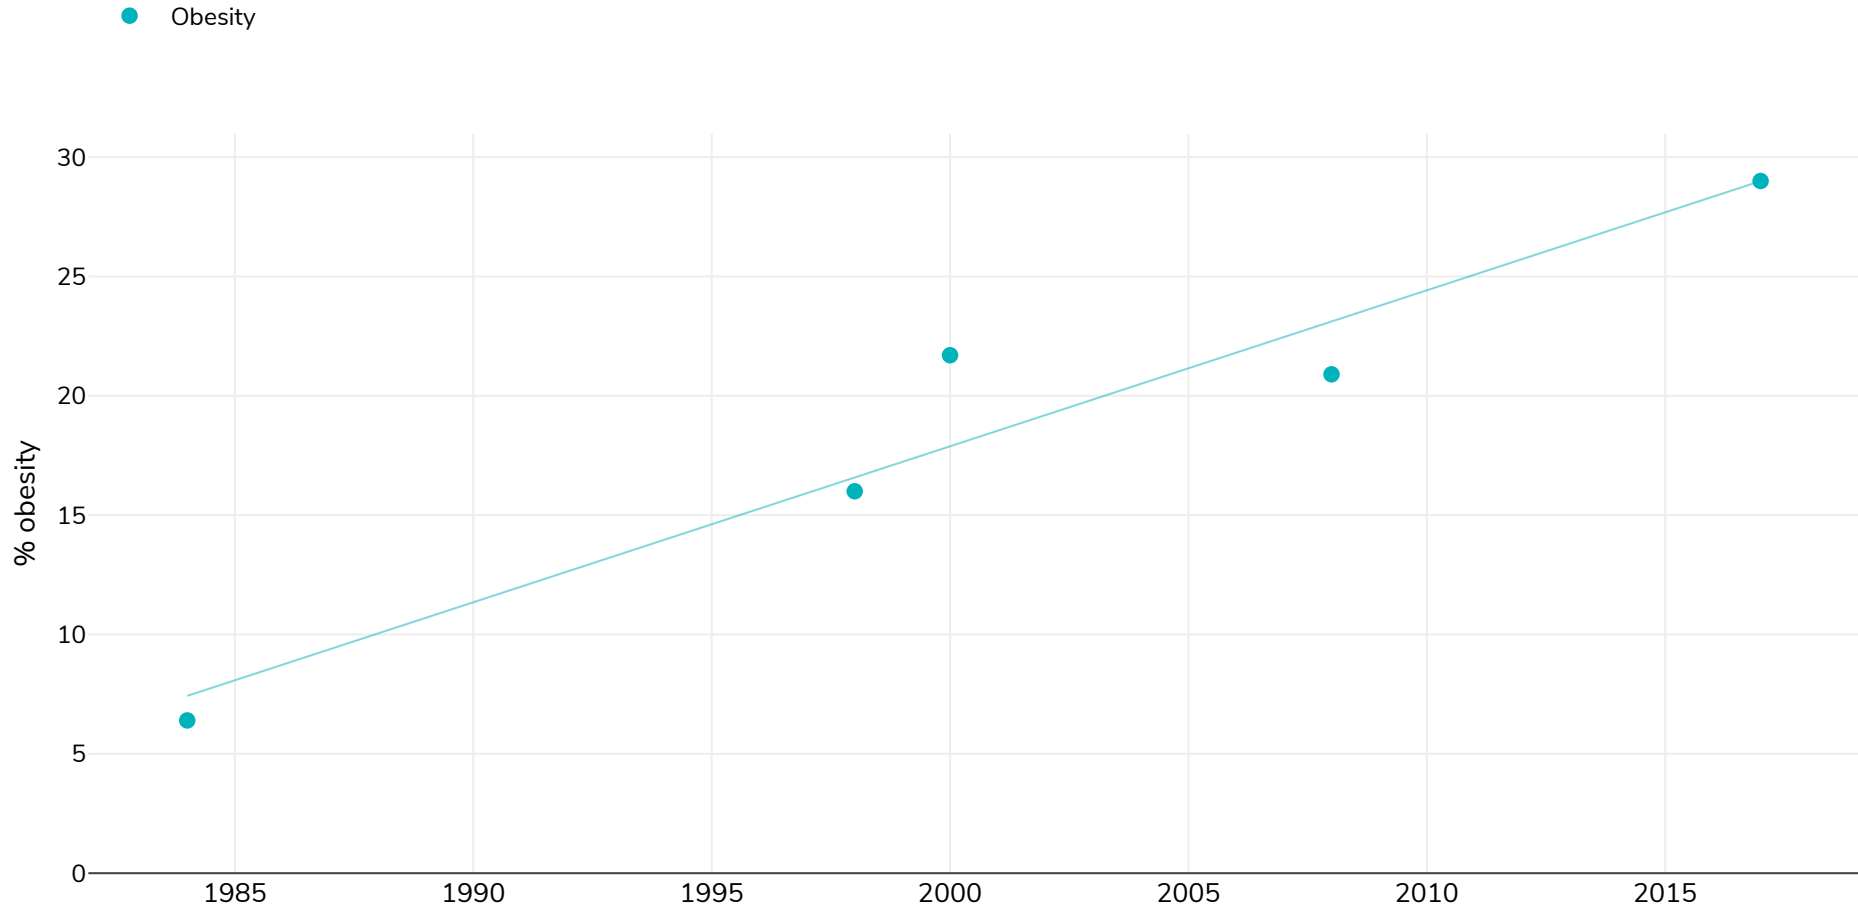

Morocco: % Adults living with obesity, 1984-2018

Women

Survey type: Measured

References: For full details of references visit <https://data.worldobesity.org/>

Unless otherwise noted, overweight refers to a BMI between 25kg and 29.9kg/m², obesity refers to a BMI greater than 30kg/m².

Different methodologies may have been used to collect this data and so data from different surveys may not be strictly comparable. Please check with original data sources for methodologies used.