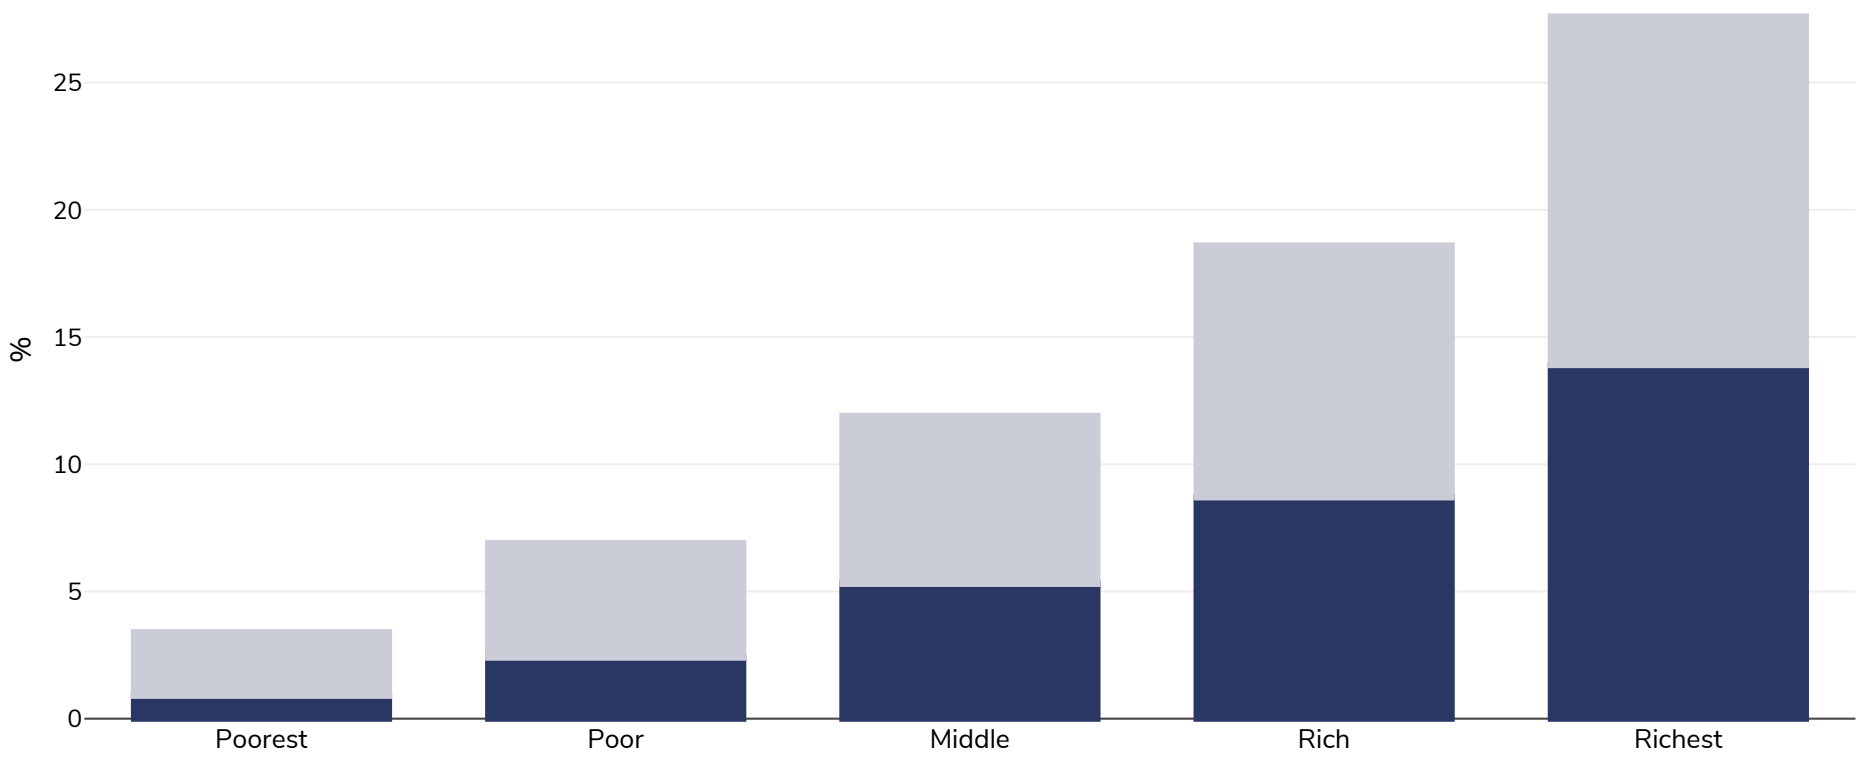

# Philippines: Overweight/obesity by socio-economic group

Children, 2018

■ Obesity   ■ Overweight

Survey type:	Measured
Age:	5-10
Sample size:	20,681
Area covered:	National
References:	Philippines 2018 Expanded National Nutrition Survey. Available at: <a href="http://enutrition.fnri.dost.gov.ph/site/uploads/2018_ENNS_Facts_and_Figures.pdf">http://enutrition.fnri.dost.gov.ph/site/uploads/2018_ENNS_Facts_and_Figures.pdf</a> . Accessed 12.10.21.
Definitions:	Quintile familial wealth
Cutoffs:	WHO