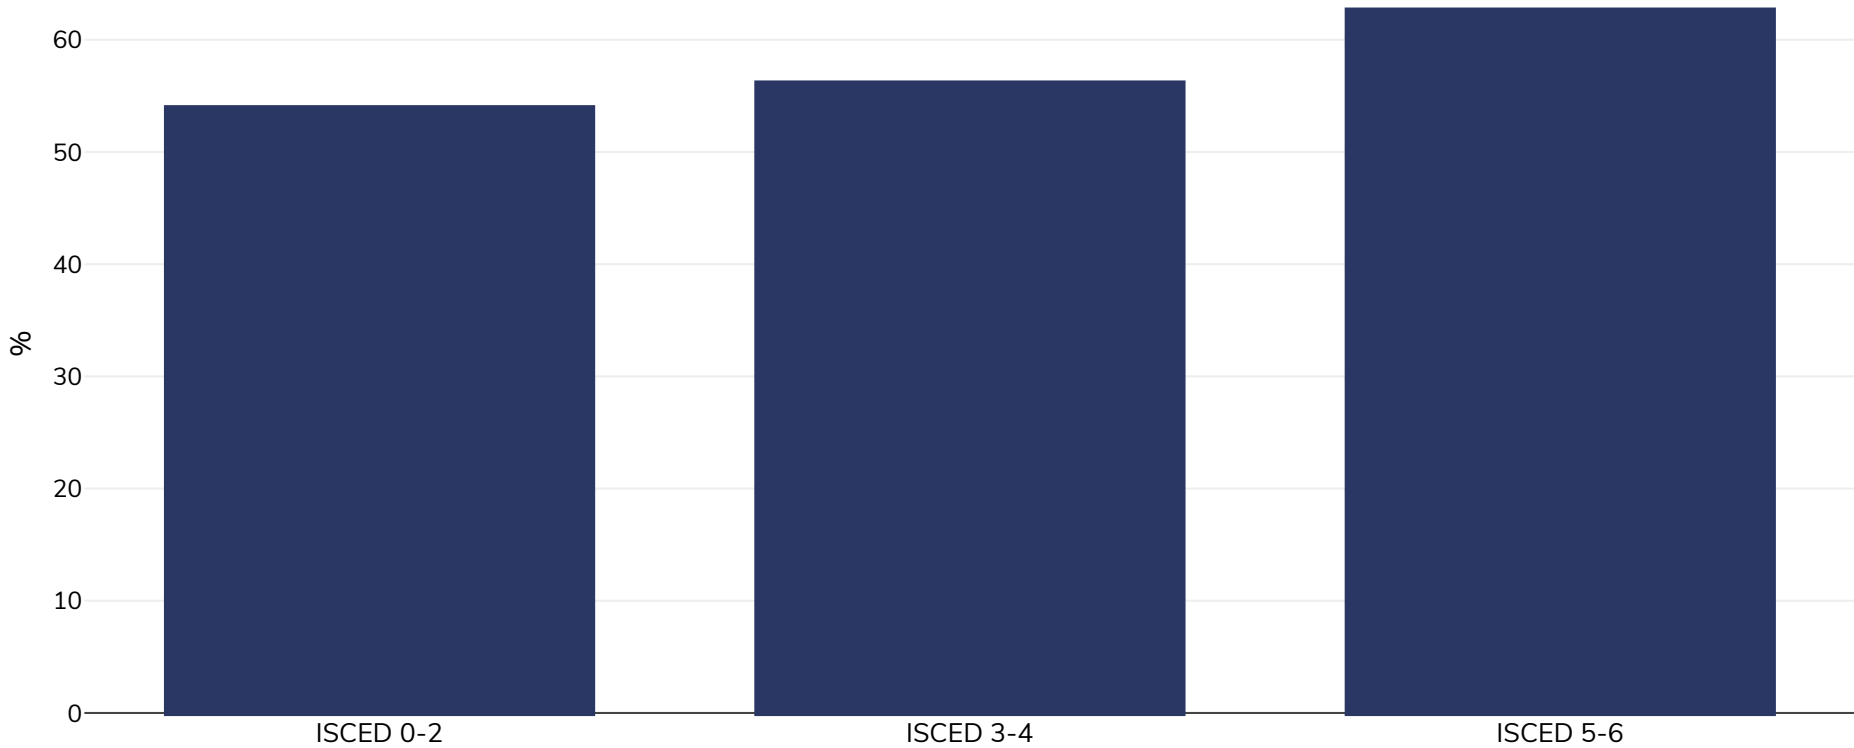

# Latvia: Overweight/obesity by education

Men, 2006-2009

Overweight or obesity

Survey type: Self-reported

Age: 18-74

Area covered: National

References: EUROSTAT data: [ec.europa.eu/eurostat/statistics-explained/index.php/Overweight\\_and\\_obesity\\_-\\_BMI\\_statistics](http://ec.europa.eu/eurostat/statistics-explained/index.php/Overweight_and_obesity_-_BMI_statistics) (last accessed 20.5.15)

Unless otherwise noted, overweight refers to a BMI between 25kg and 29.9kg/m<sup>2</sup>, obesity refers to a BMI greater than 30kg/m<sup>2</sup>.