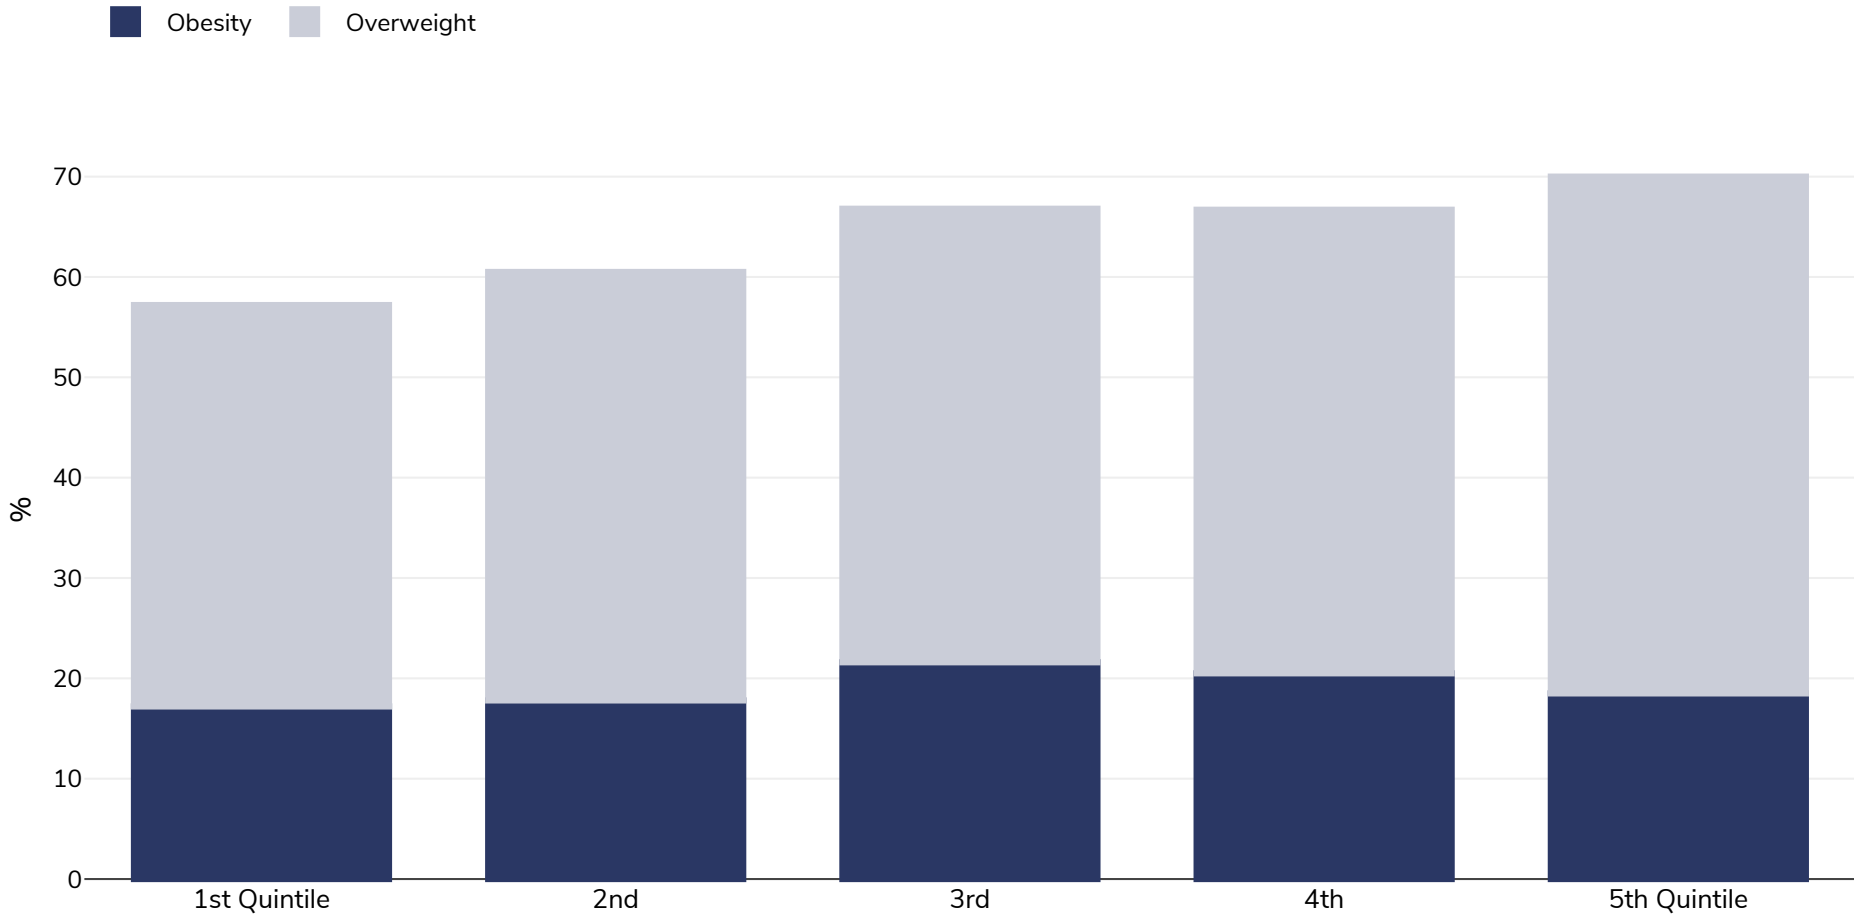

Poland: Overweight/obesity by socio-economic group

Men, 2014

Survey type: Self-reported

Age: 18+

Area covered: National

References: 2014 Eurostat Database: http://appsso.eurostat.ec.europa.eu/nui/show.do?dataset=hlth_ehis_bm1e&lang=en (last accessed 25.08.20)

Notes: 1st Quintile (lowest income), 5th Quintile (highest income) Please note where data = zero, there were insufficient data.
Unless otherwise noted, overweight refers to a BMI between 25kg and 29.9kg/m², obesity refers to a BMI greater than 30kg/m².