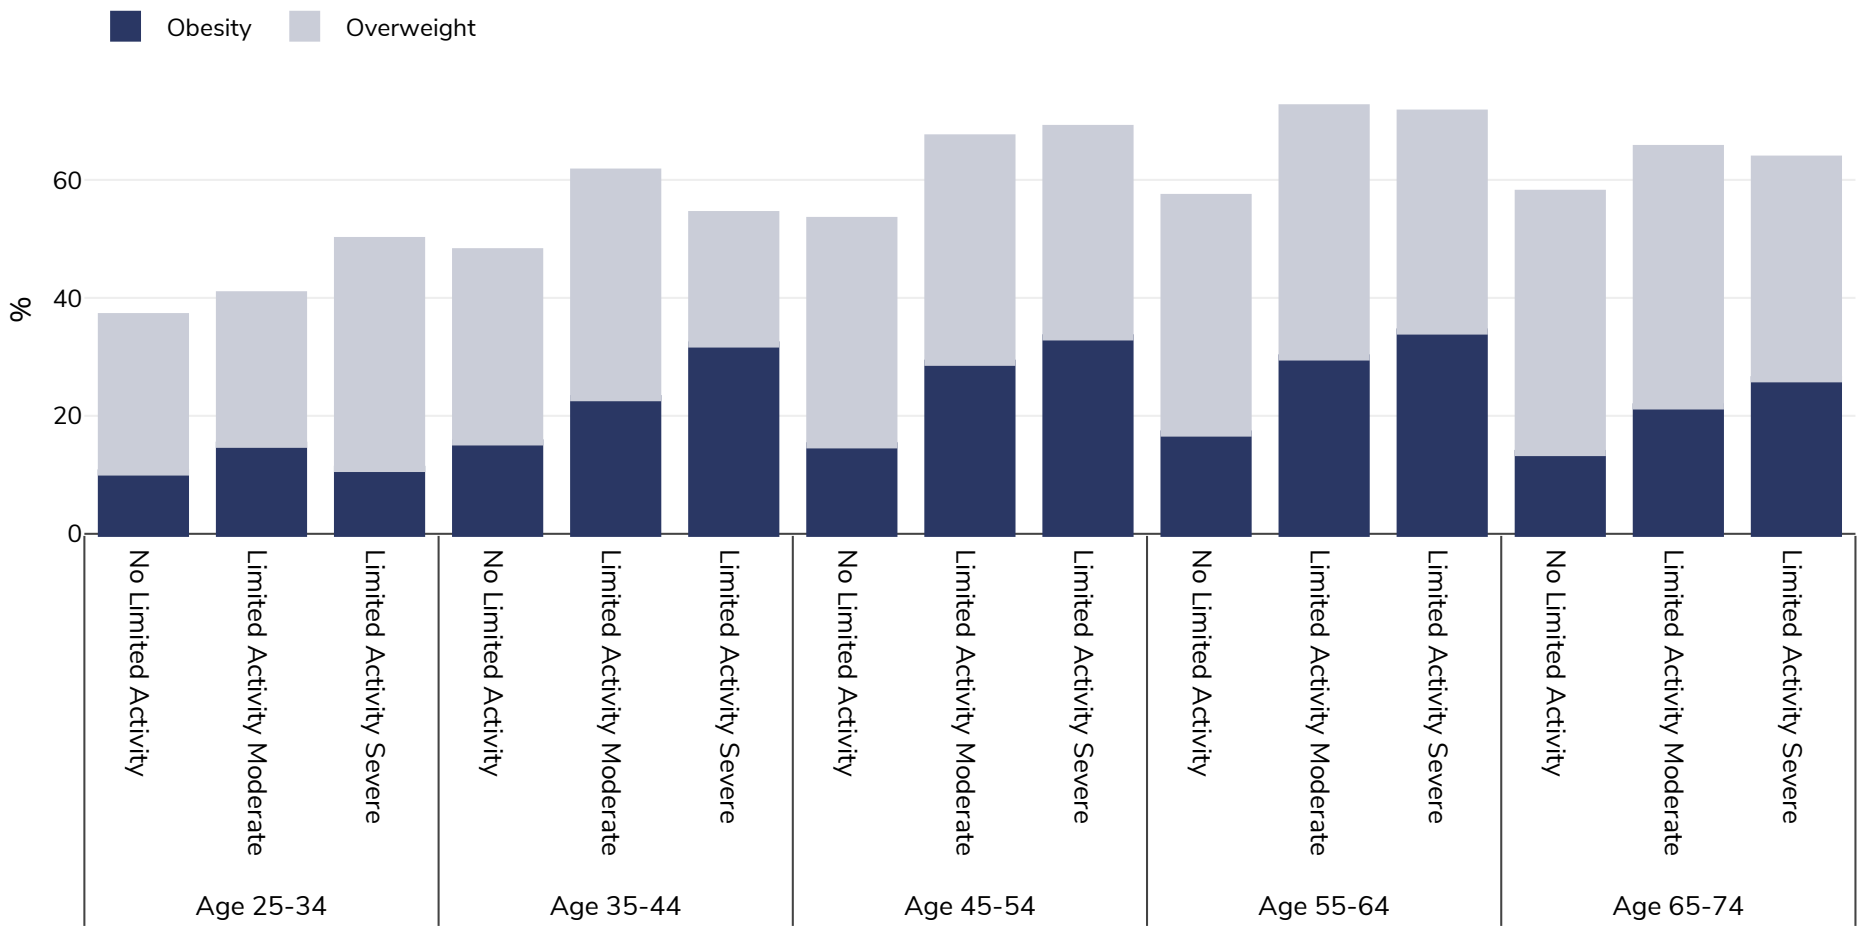

# Germany: Overweight/obesity by age and limited activity

Adults, 2014

Survey type: Self-reported

Area covered: National

References: Eurostat 2014 available at <https://appsso.eurostat.ec.europa.eu/nui/submitViewTableAction.do> (last accessed 06.10.21)

Unless otherwise noted, overweight refers to a BMI between 25kg and 29.9kg/m<sup>2</sup>, obesity refers to a BMI greater than 30kg/m<sup>2</sup>.