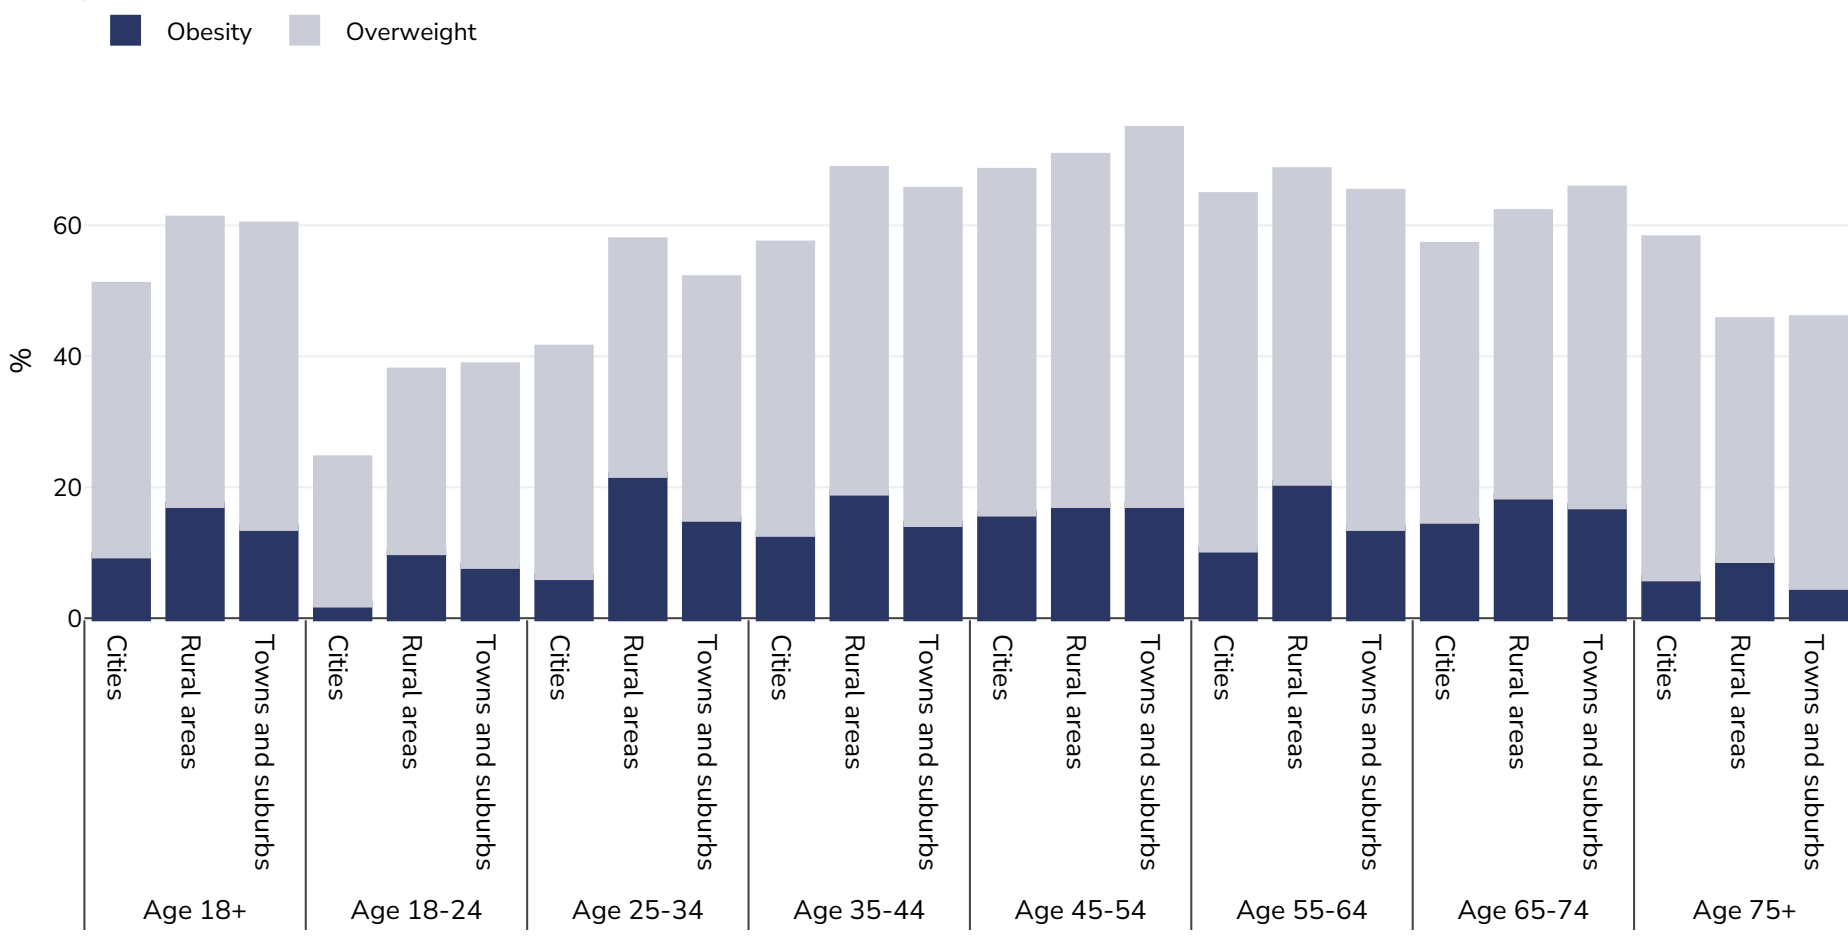

Norway: Overweight/obesity by age and region

Men, 2014

Survey type: Self-reported

Area covered: National

References: 2014 Eurostat - Urbanisation - http://appsso.eurostat.ec.europa.eu/nui/show.do?dataset=hlth_ehis_bm1u&lang=en (last accessed 25.08.20)

Unless otherwise noted, overweight refers to a BMI between 25kg and 29.9kg/m², obesity refers to a BMI greater than 30kg/m².