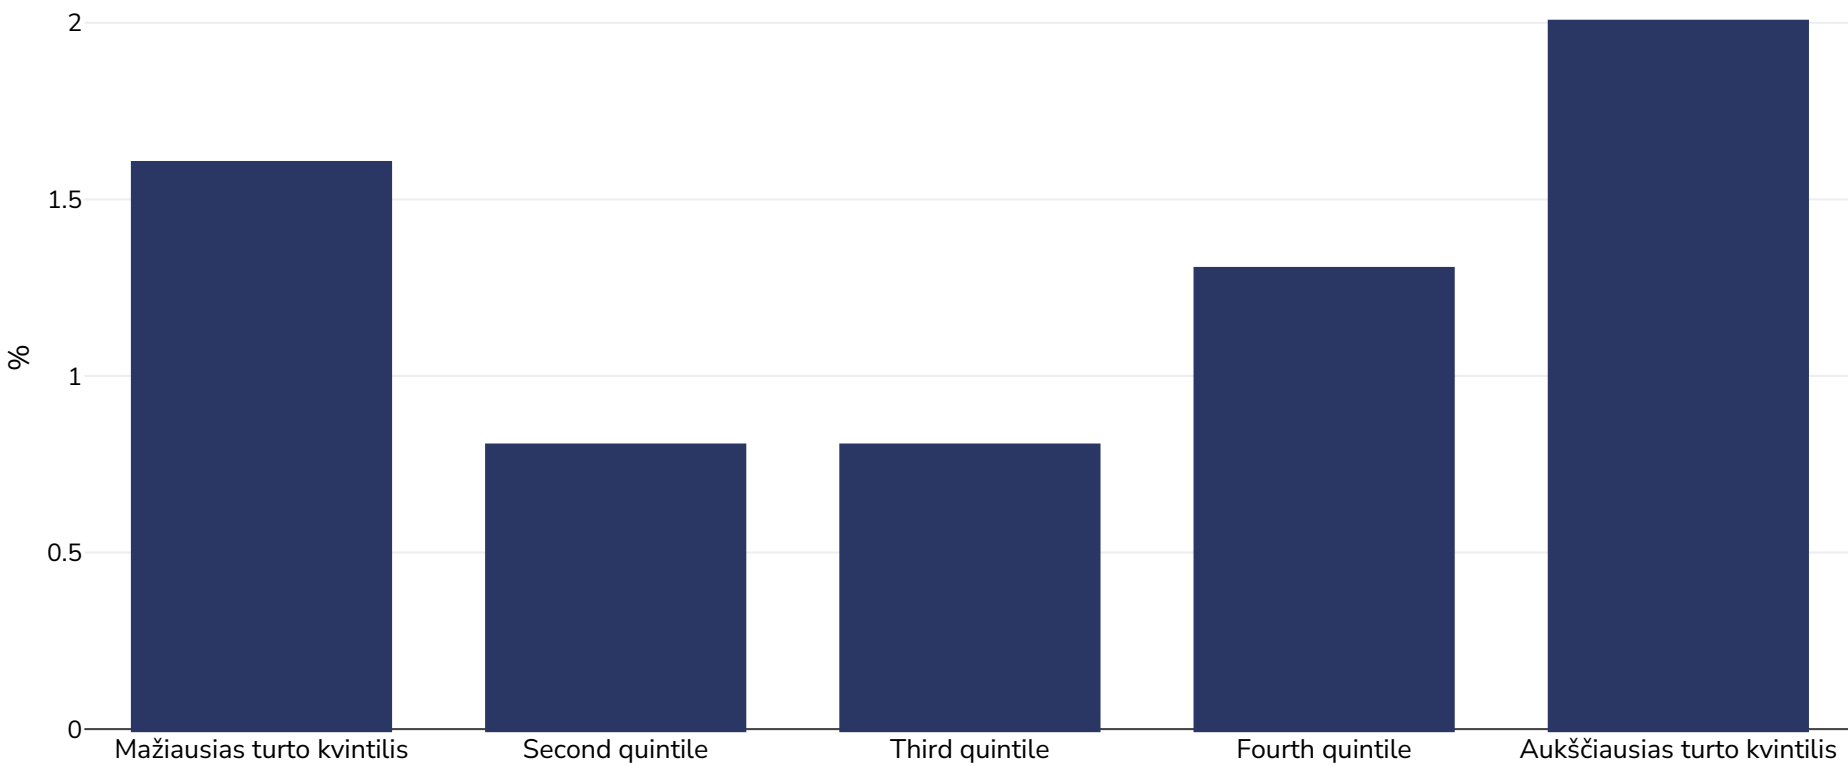

Laosas: Overweight/obesity by socio-economic group

Infants, 2006

Antsvoris arba nutukimas

Imties dydis: 3979

Nuorodos: MICS: Lao PDR multiple indicator cluster survey 2006, final report. Vientiane, Lao PDR: Department of Statistics and UNICEF, 2008