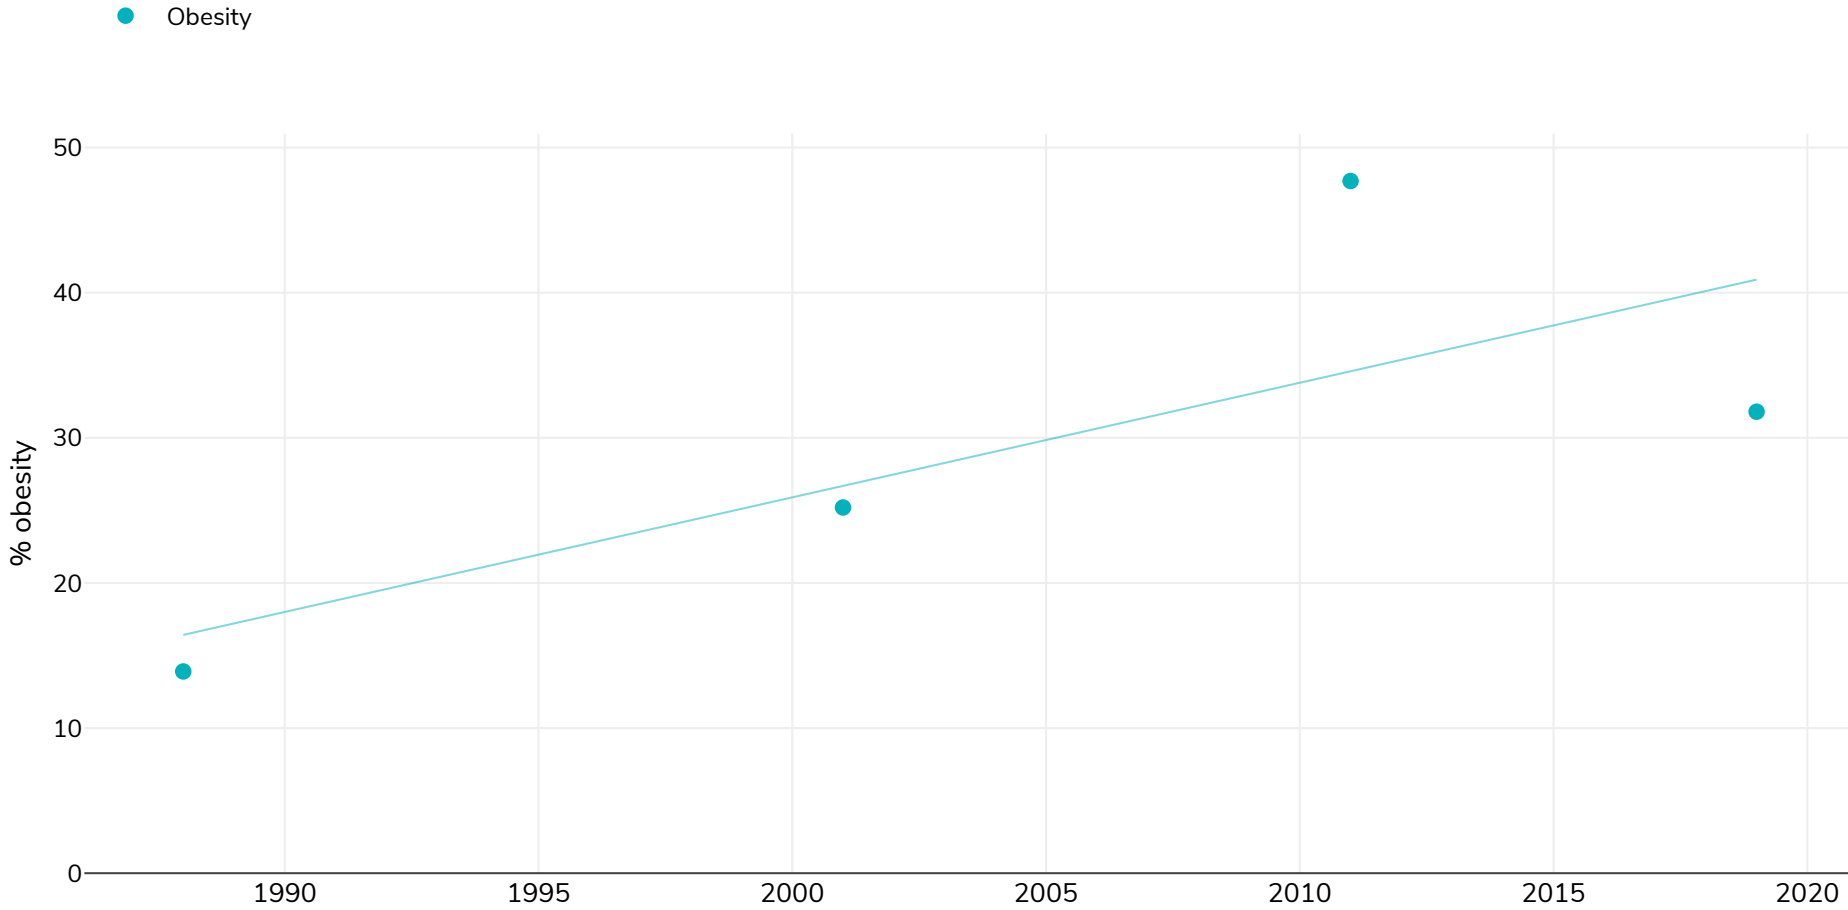

Bahamas: % Adults living with obesity, 1988-2019

Men

Survey type: Measured

References: For full details of references visit <https://data.worldobesity.org/>

Unless otherwise noted, overweight refers to a BMI between 25kg and 29.9kg/m², obesity refers to a BMI greater than 30kg/m².

Different methodologies may have been used to collect this data and so data from different surveys may not be strictly comparable. Please check with original data sources for methodologies used.