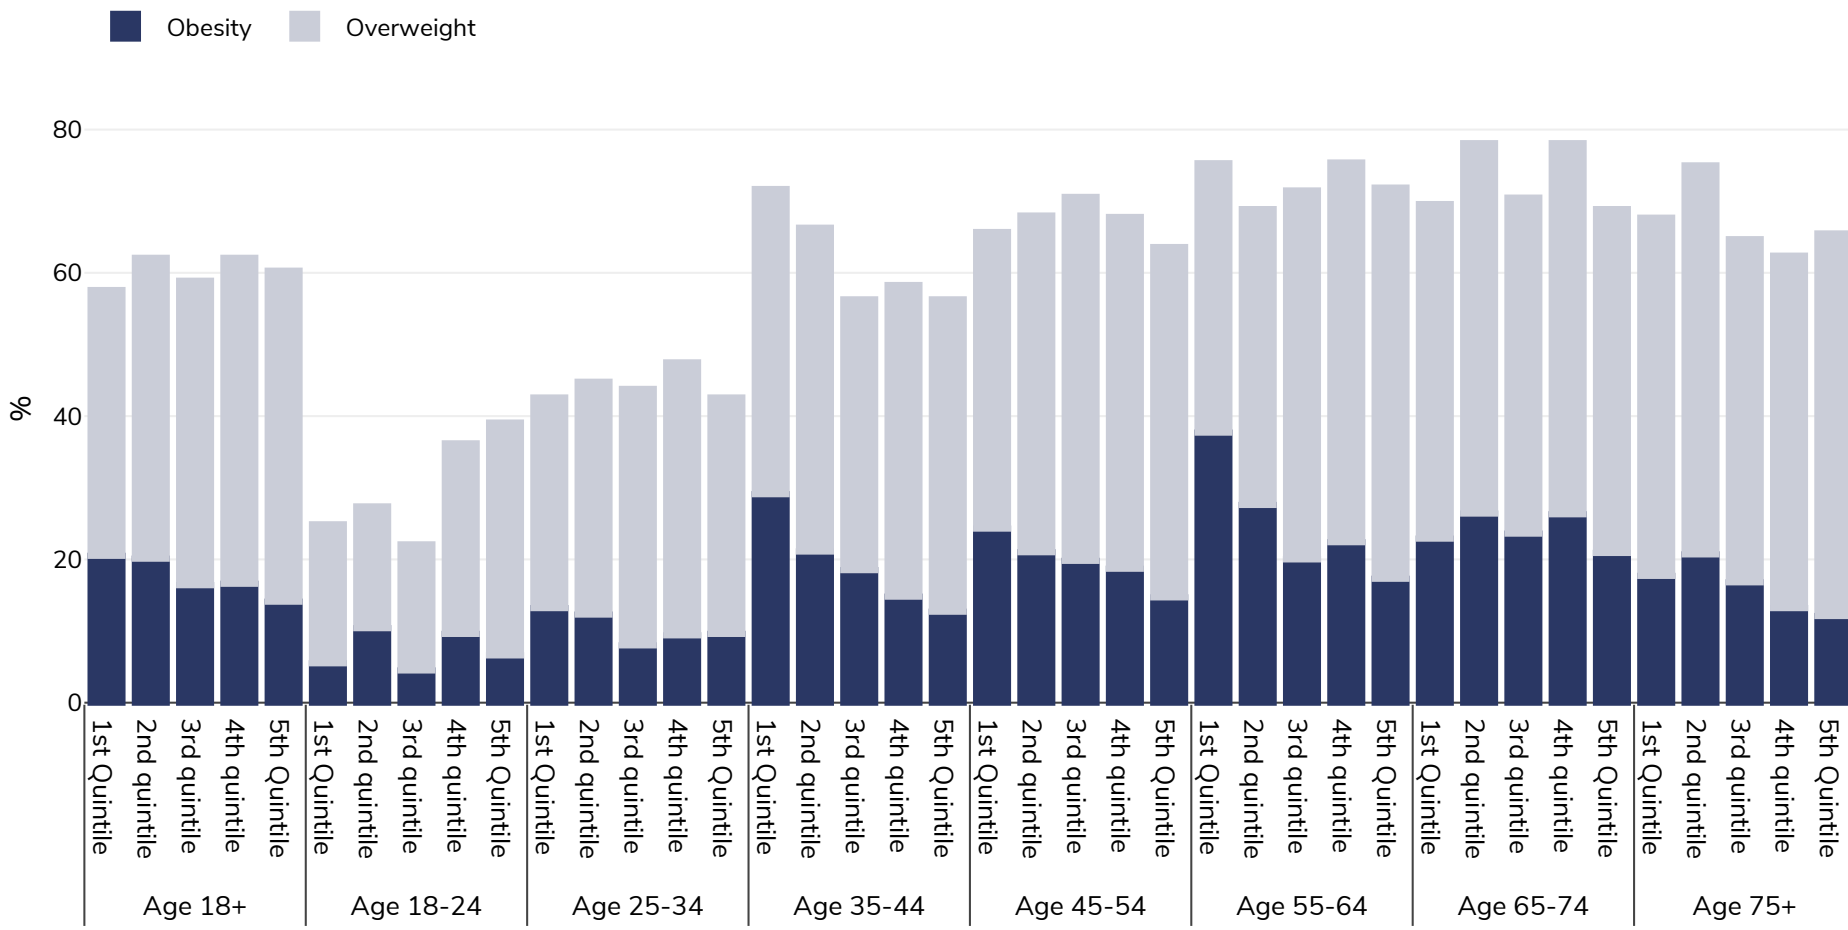

Germany: Overweight/obesity by age and socio-economic group

Men, 2014

Survey type: Self-reported

Area covered: National

References: Eurostat http://appsso.eurostat.ec.europa.eu/nui/show.do?dataset=hlth_ehis_bm1i&lang=en (last accessed 25.08.20)

Unless otherwise noted, overweight refers to a BMI between 25kg and 29.9kg/m², obesity refers to a BMI greater than 30kg/m².