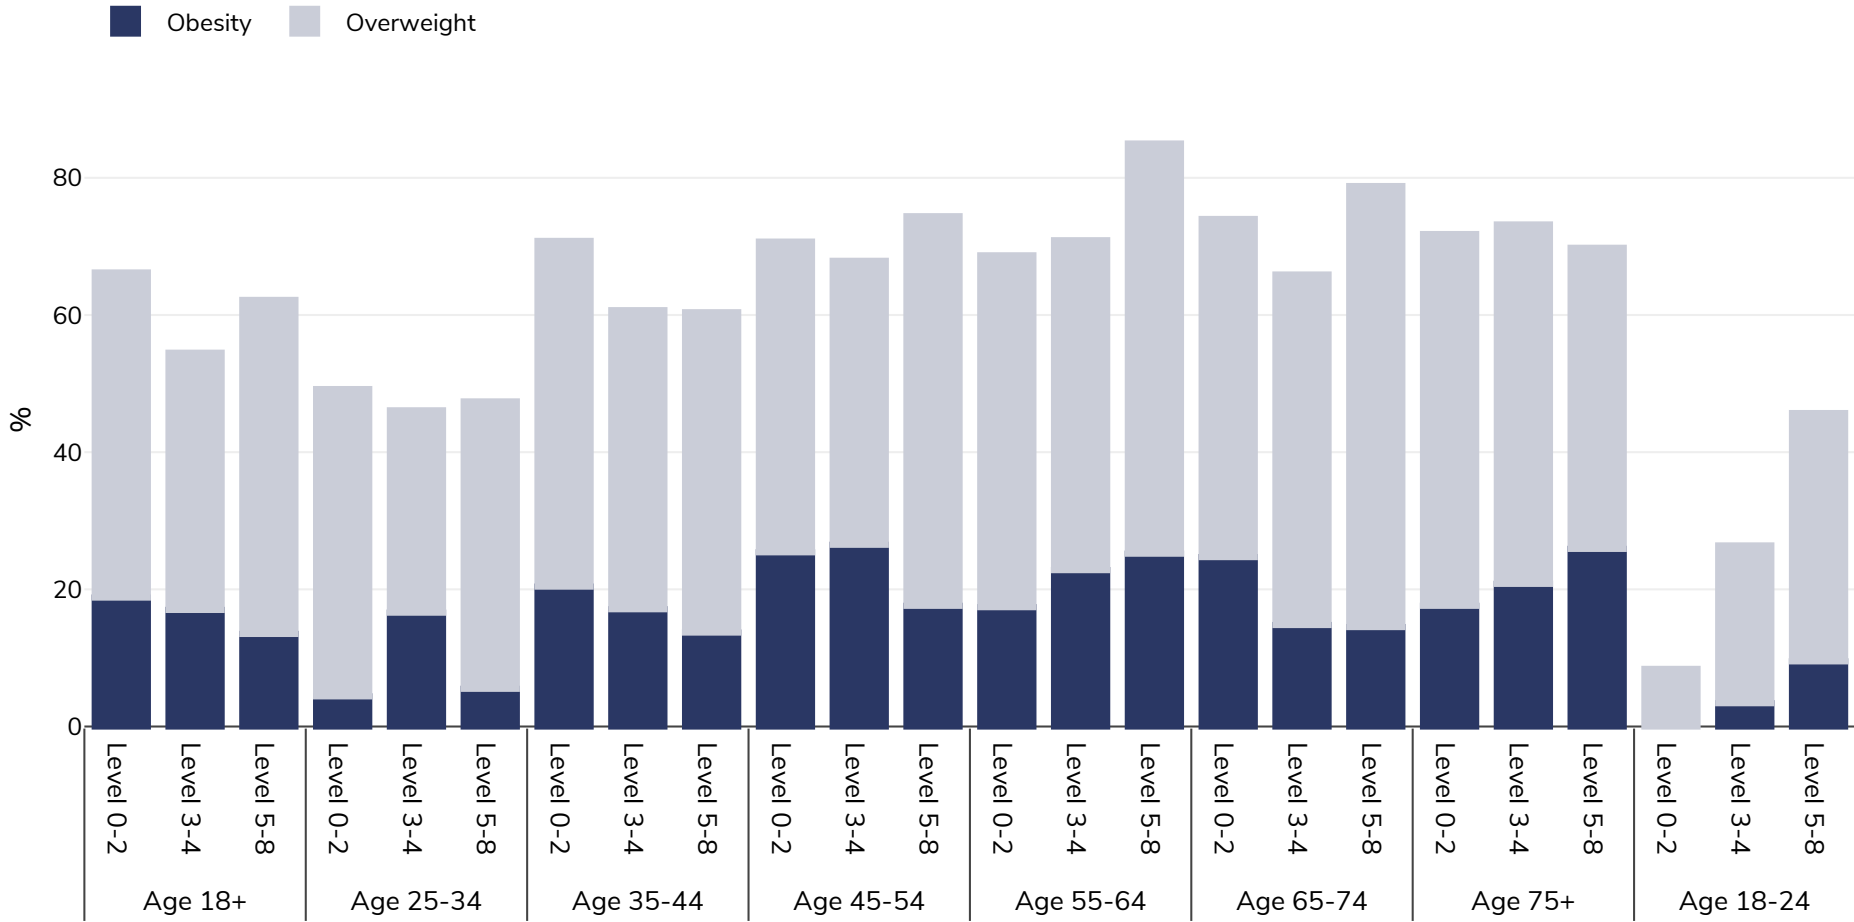

Cyprus: Overweight/obesity by age and education

Men, 2014

Survey type: Self-reported

Area covered: National

References: Eurostat Database: http://appsso.eurostat.ec.europa.eu/nui/show.do?dataset=hlth_ehis_bm1e&lang=en (last accessed 25.08.20)

Unless otherwise noted, overweight refers to a BMI between 25kg and 29.9kg/m², obesity refers to a BMI greater than 30kg/m².