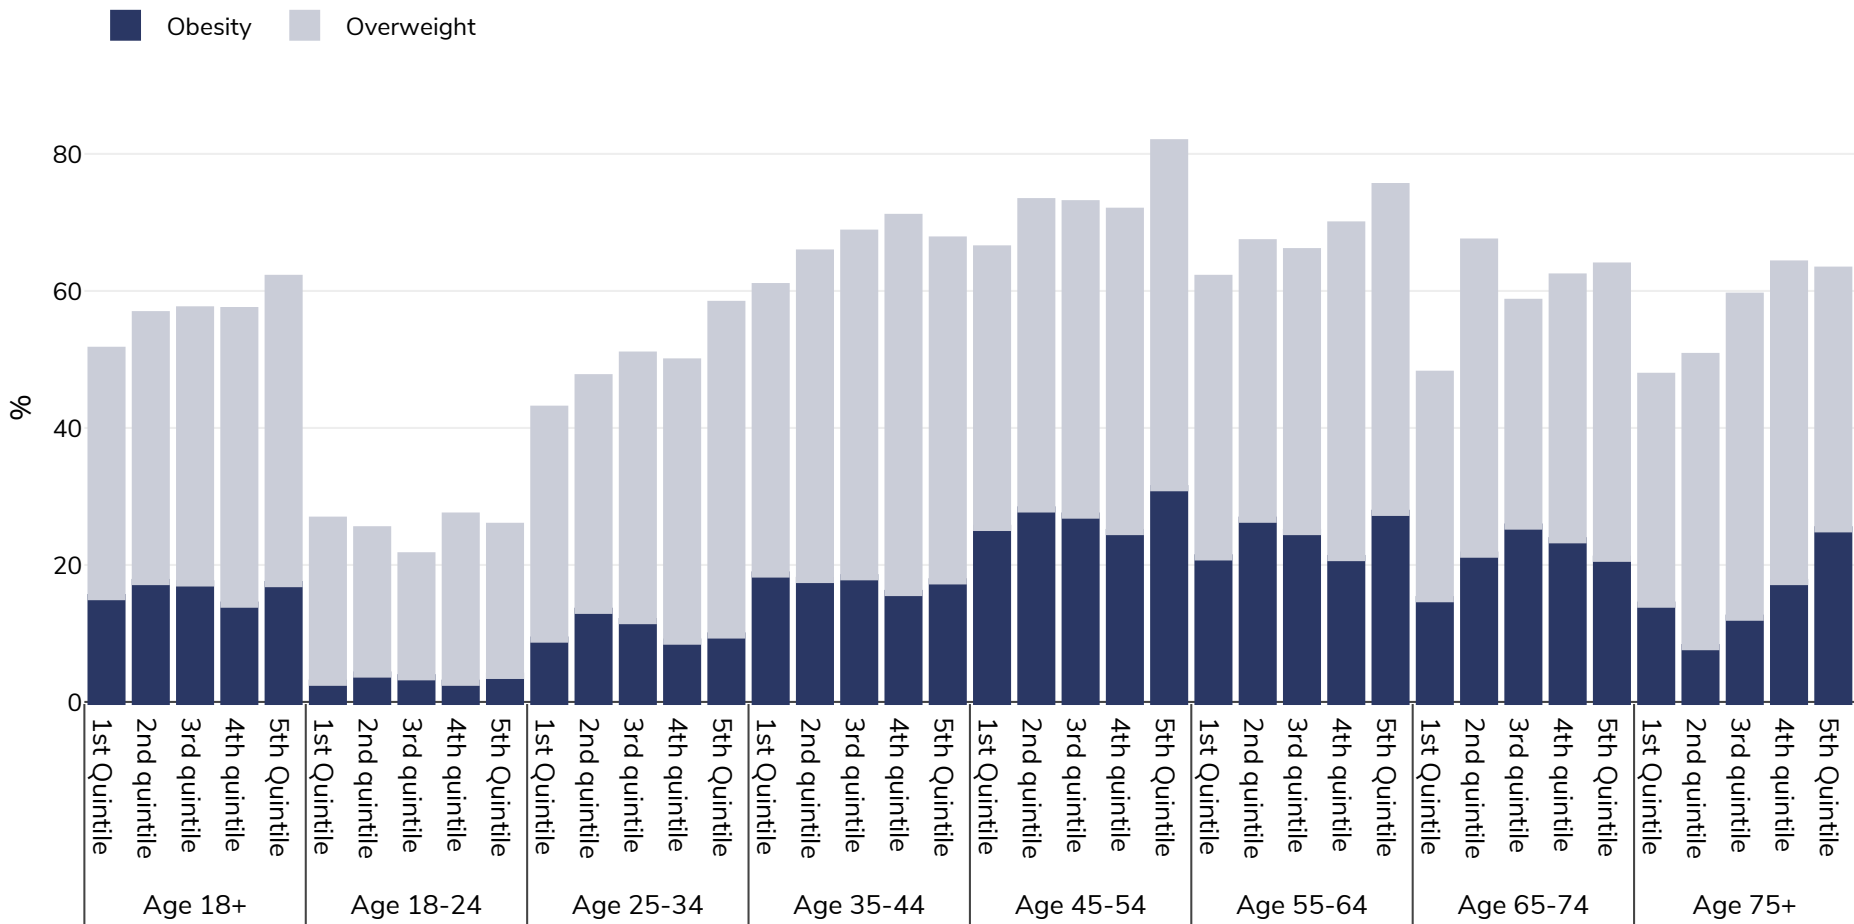

Turkey: Overweight/obesity by age and socio-economic group

Men, 2014

Survey type: Self-reported

Area covered: National

References: 2014 Eurostat - Socio economic - http://appsso.eurostat.ec.europa.eu/nui/show.do?dataset=hlth_ehis_bm1i&lang=en (last accessed 25.08.20)

Unless otherwise noted, overweight refers to a BMI between 25kg and 29.9kg/m², obesity refers to a BMI greater than 30kg/m².