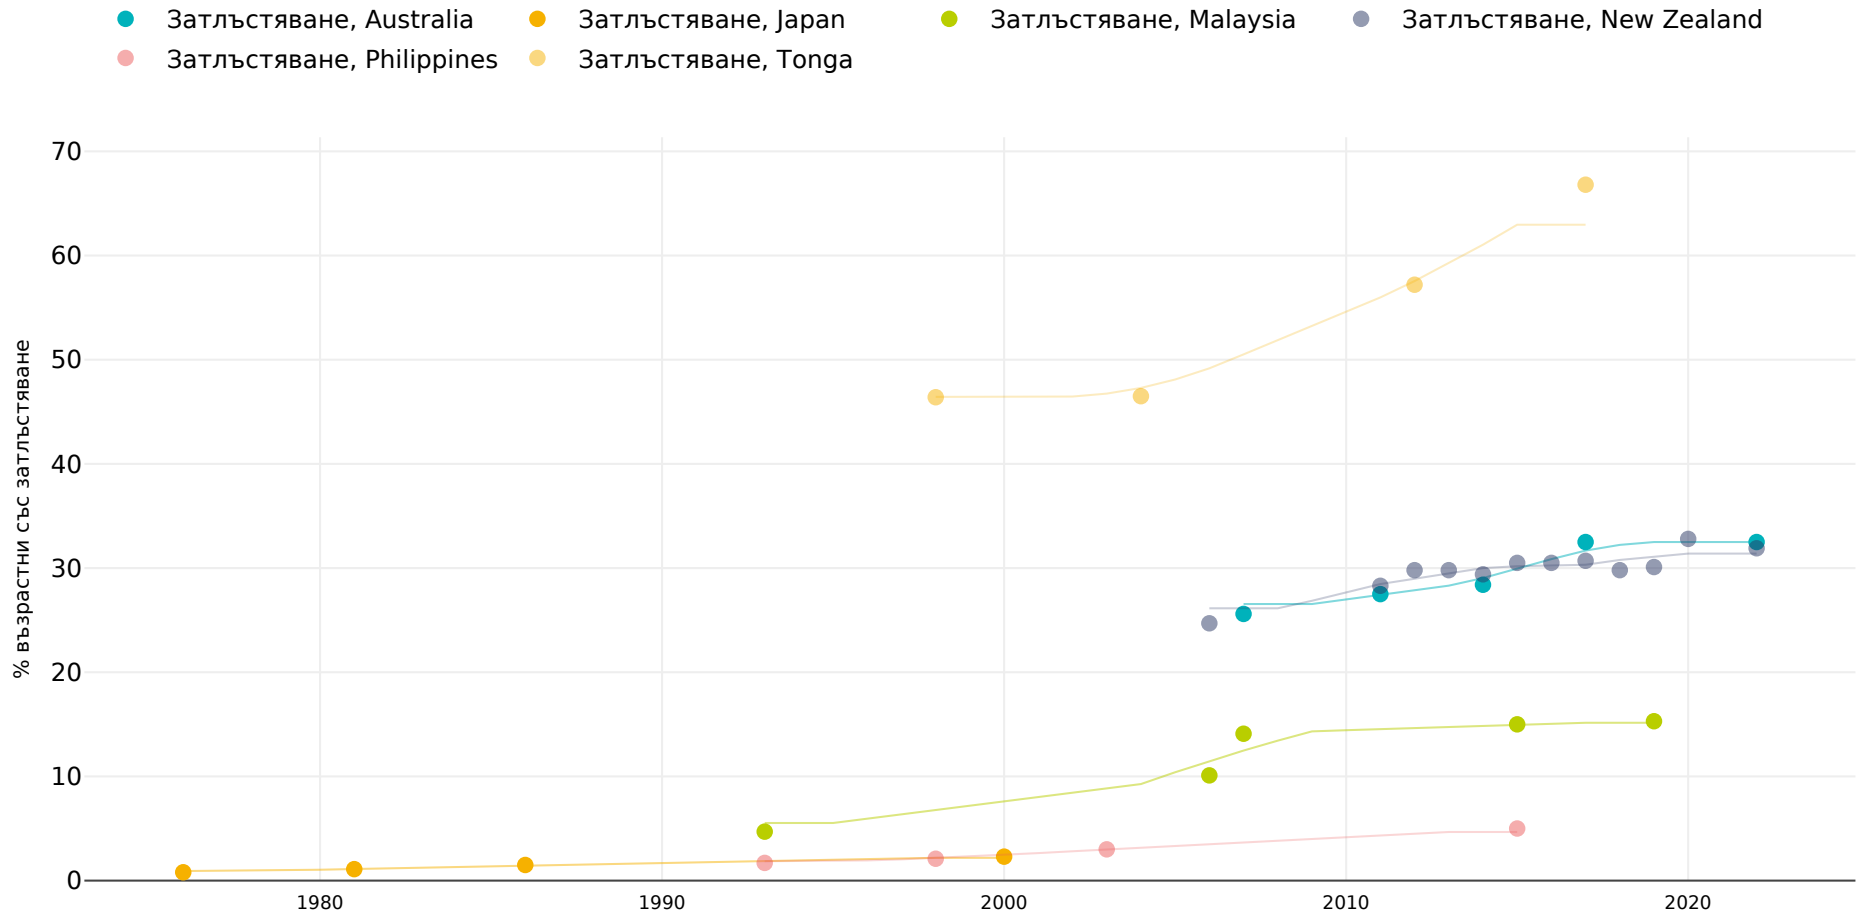

Австралия: % Adults living with obesity in selected countries in the Asia/Oceania Region 1975-2019, избрани държави

Мъже

Референции: For full details of references visit <https://data.worldobesity.org/>