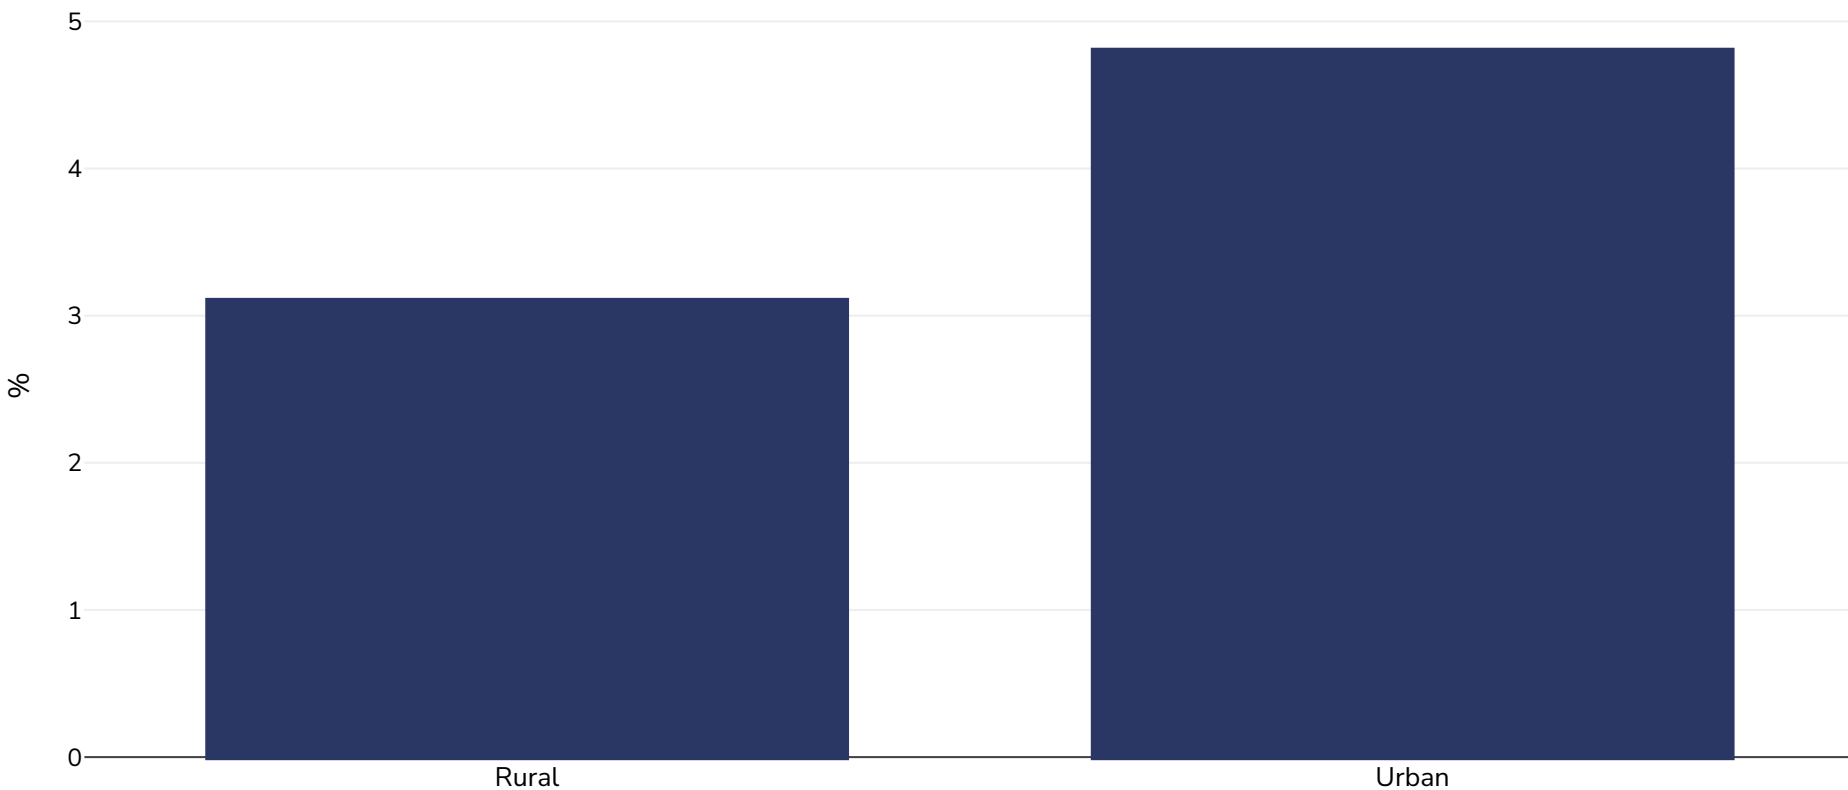

Laos: Overweight/obesity by region

Infants, 2017

Overweight or obesity

Sample size: 11359

References: MICS-DHS: Lao Social Indicator Survey II 2017, Survey Findings Report. Vientiane, Lao PDR: Lao Statistics Bureau and UNICEF