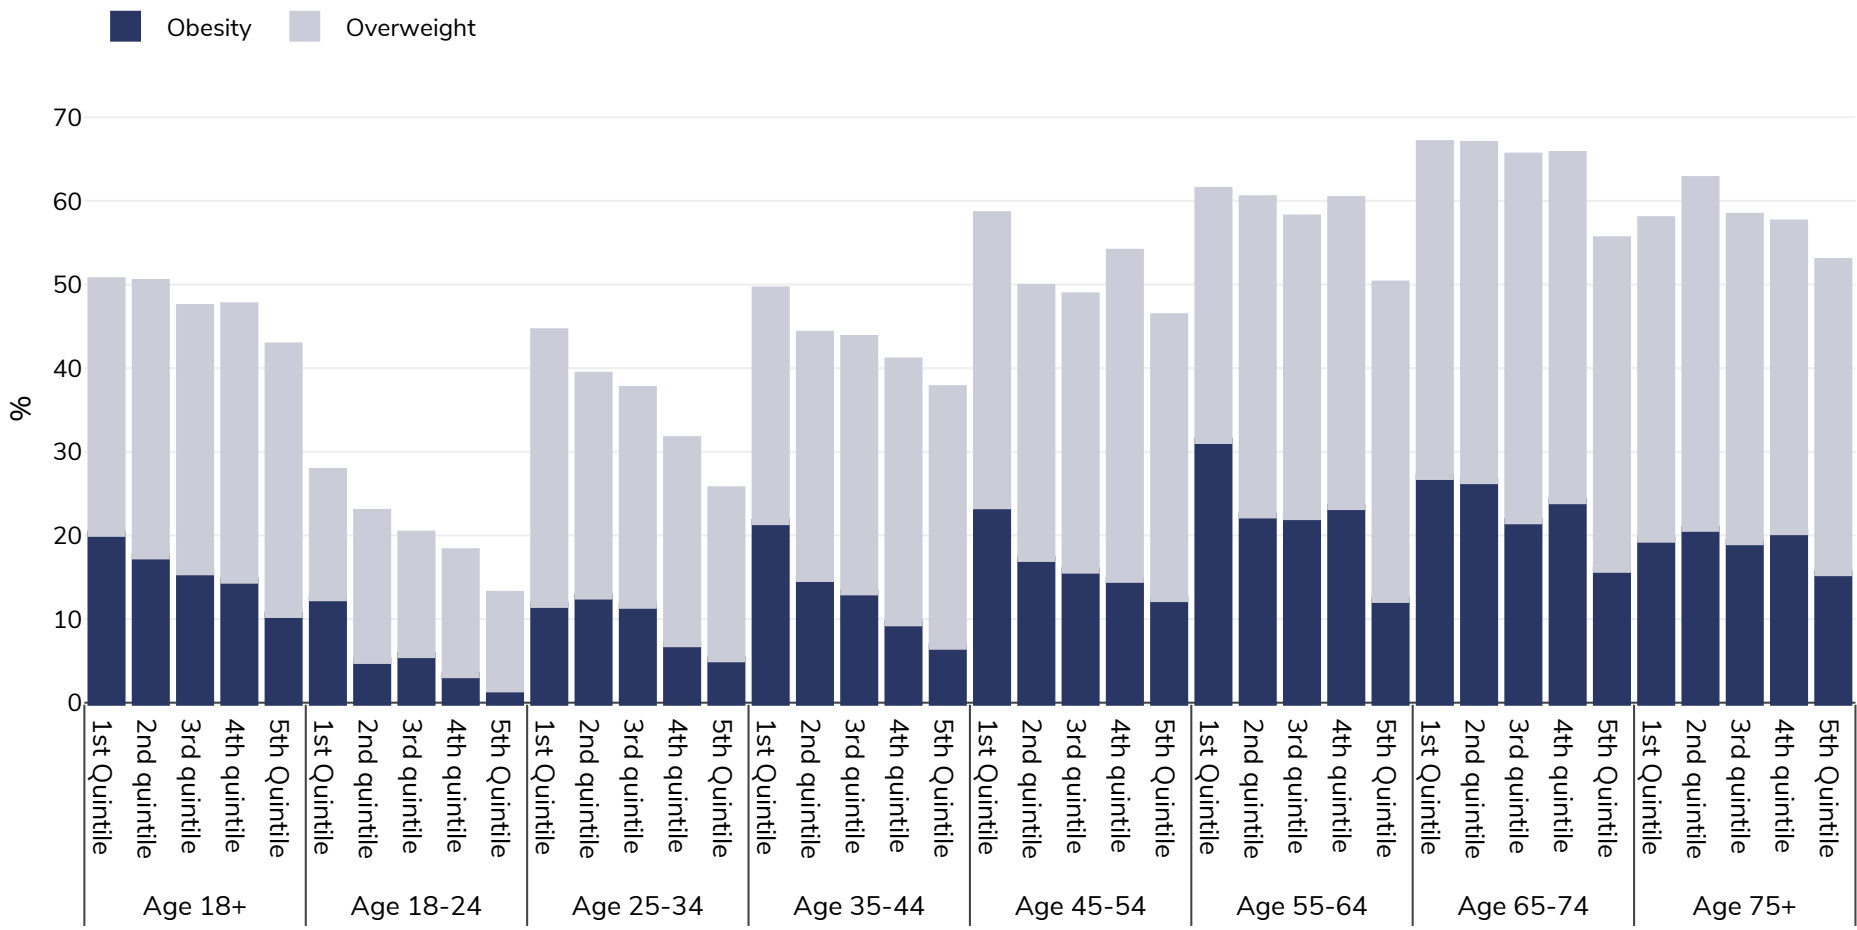

France: Overweight/obesity by age and socio-economic group

Adults, 2014

Survey type: Self-reported

Area covered: National

References: Eurostat http://appsso.eurostat.ec.europa.eu/nui/show.do?dataset=hlth_ehis_bm1i&lang=en (last accessed 25.08.20)

Unless otherwise noted, overweight refers to a BMI between 25kg and 29.9kg/m², obesity refers to a BMI greater than 30kg/m².