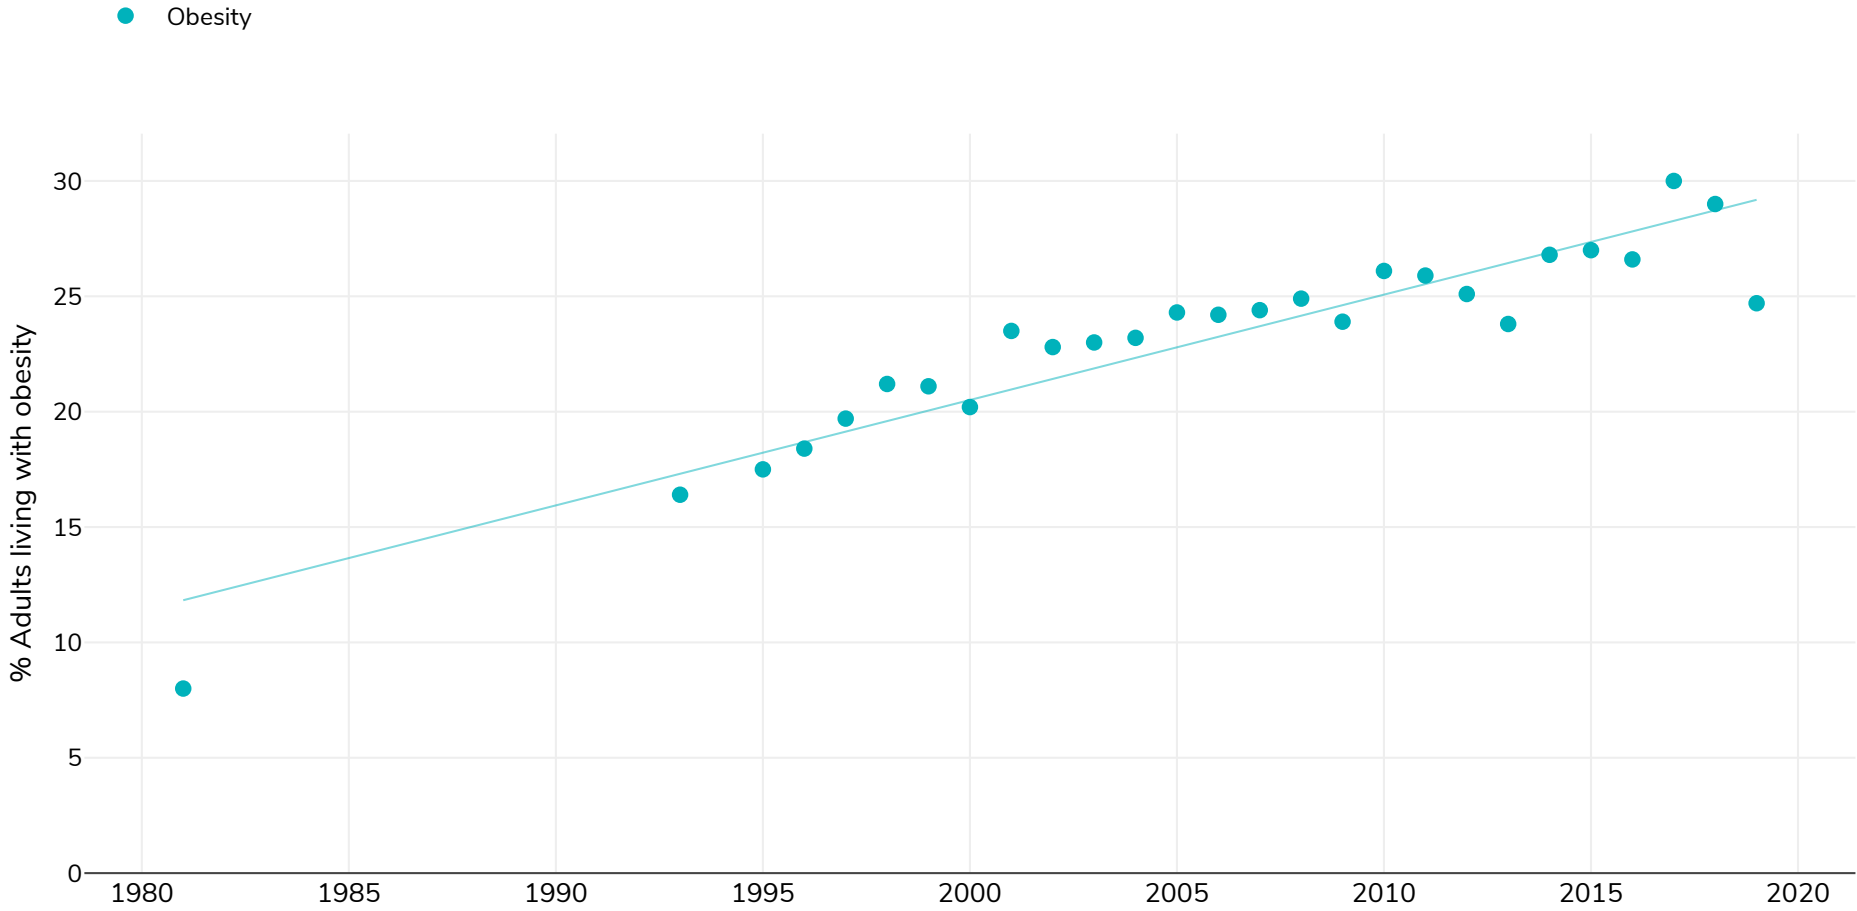

England: % Adults living with obesity, 1981-2019

Women

Survey type: Measured

References: For full details of references visit <https://data.worldobesity.org/>

Different methodologies may have been used to collect this data and so data from different surveys may not be strictly comparable. Please check with original data sources for methodologies used.