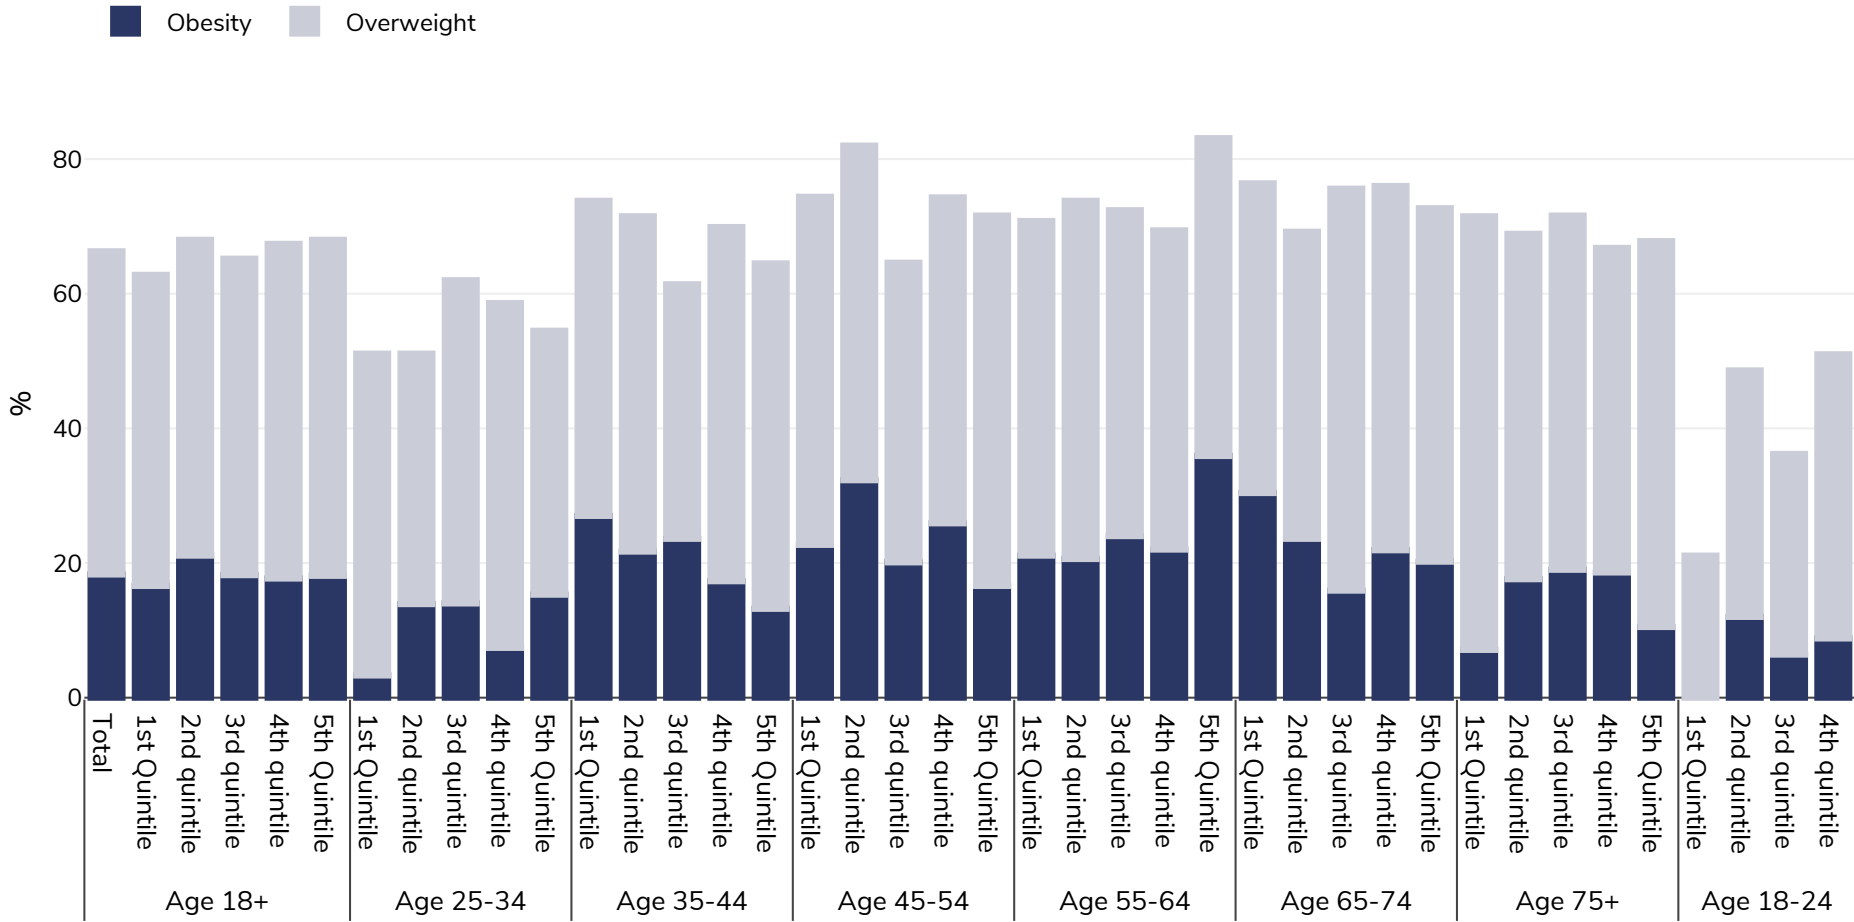

Greece: Overweight/obesity by age and socio-economic group

Men, 2014

Survey type: Self-reported

Area covered: National

References: Eurostat http://appsso.eurostat.ec.europa.eu/nui/show.do?dataset=hlth_ehis_bm1i&lang=en (last accessed 25.08.20)

Unless otherwise noted, overweight refers to a BMI between 25kg and 29.9kg/m², obesity refers to a BMI greater than 30kg/m².