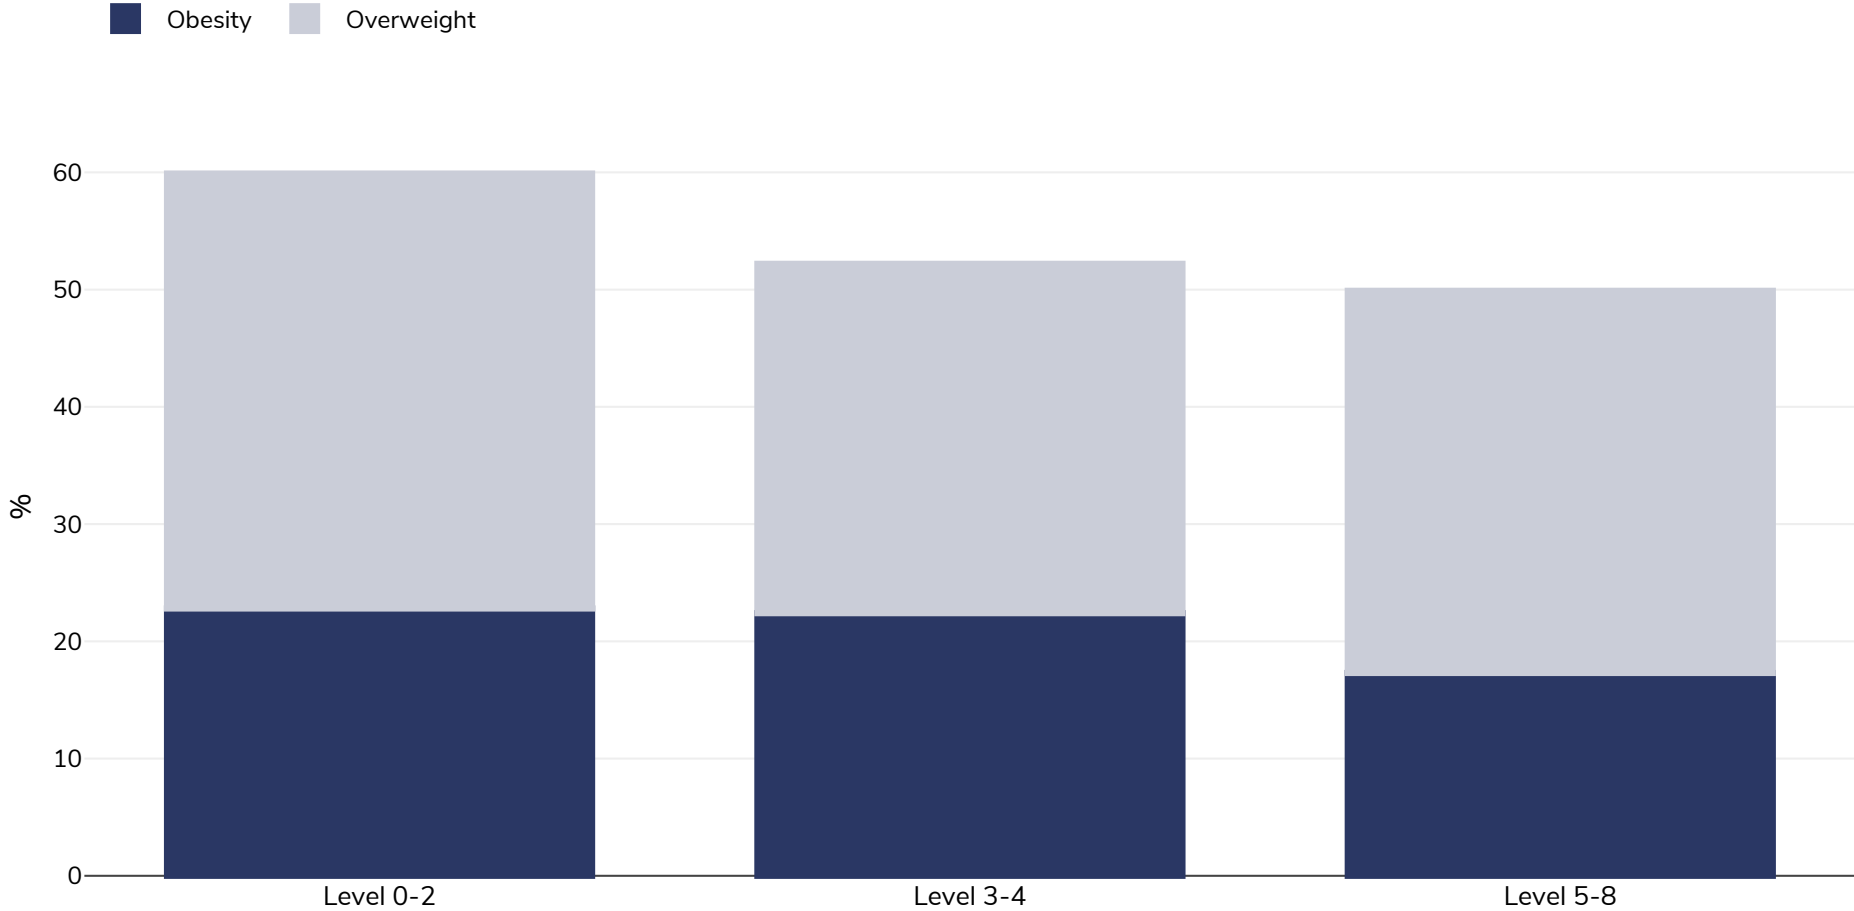

Iceland: Overweight/obesity by education

Women, 2019

Survey type:	Self-reported
Age:	18+
Area covered:	National
References:	Eurostat 2019. Data available at https://ec.europa.eu/eurostat/databrowser/view/HLTH_EHIS_BM1E__custom_6689661/default/table?lang=en&page=time:2019 (Accessed on 28.06.23)

Unless otherwise noted, overweight refers to a BMI between 25kg and 29.9kg/m², obesity refers to a BMI greater than 30kg/m².