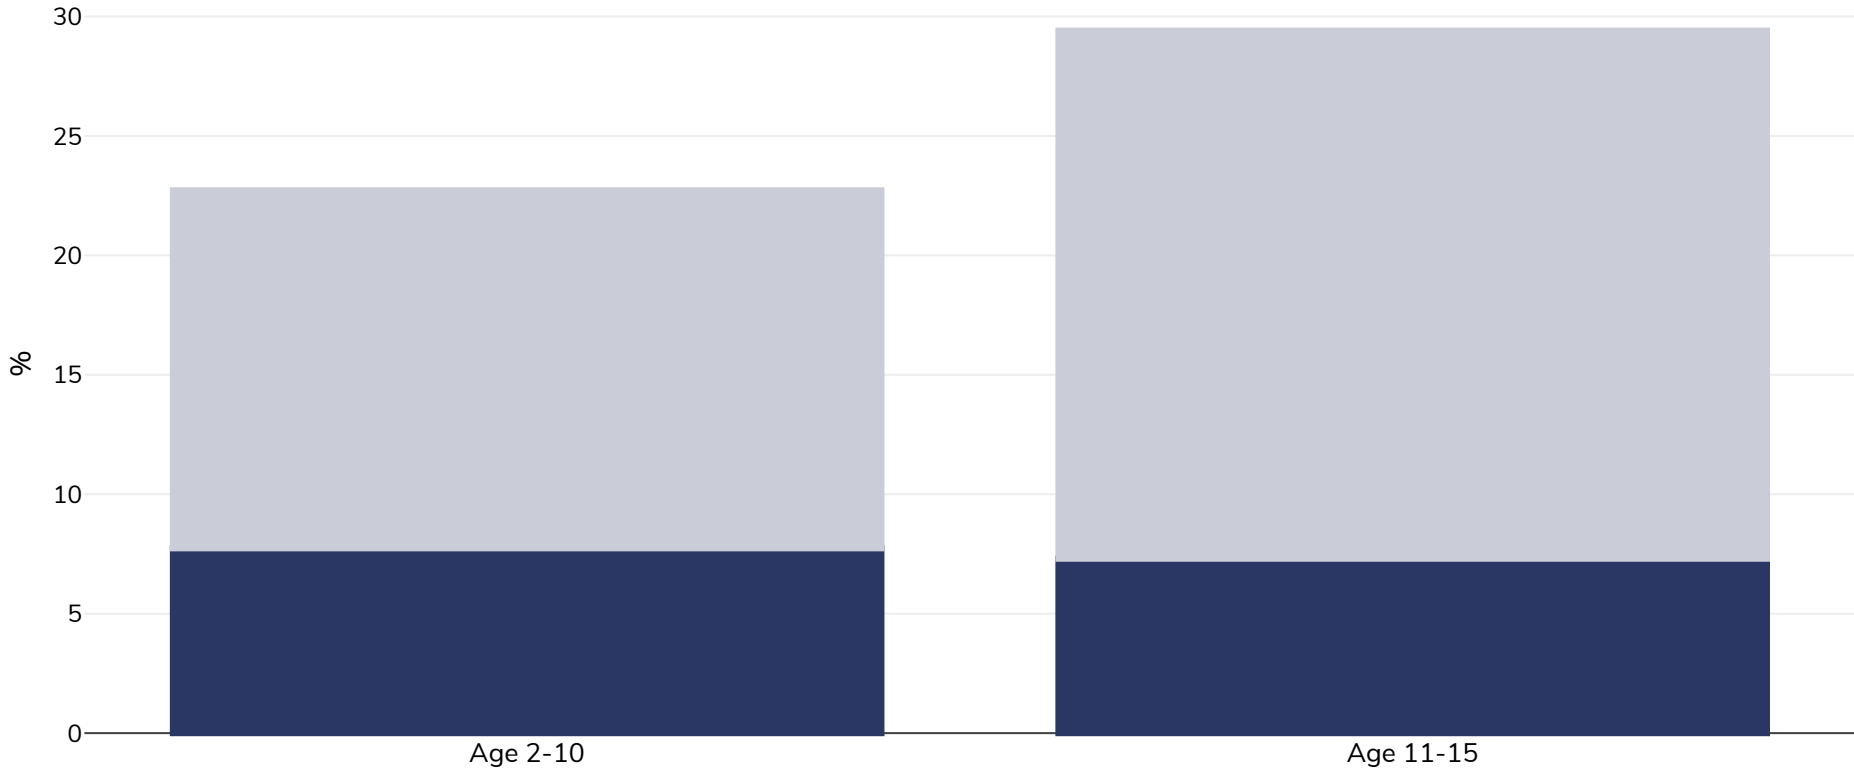

# Northern Ireland: Overweight/obesity by age

## Children, 2016-2017

■ Obesity   ■ Overweight

Survey type: Measured

References: Health Survey Northern Ireland 2017/18. <https://www.health-ni.gov.uk/publications/health-survey-northern-ireland-first-results-201718> (last accessed 14.07.20)