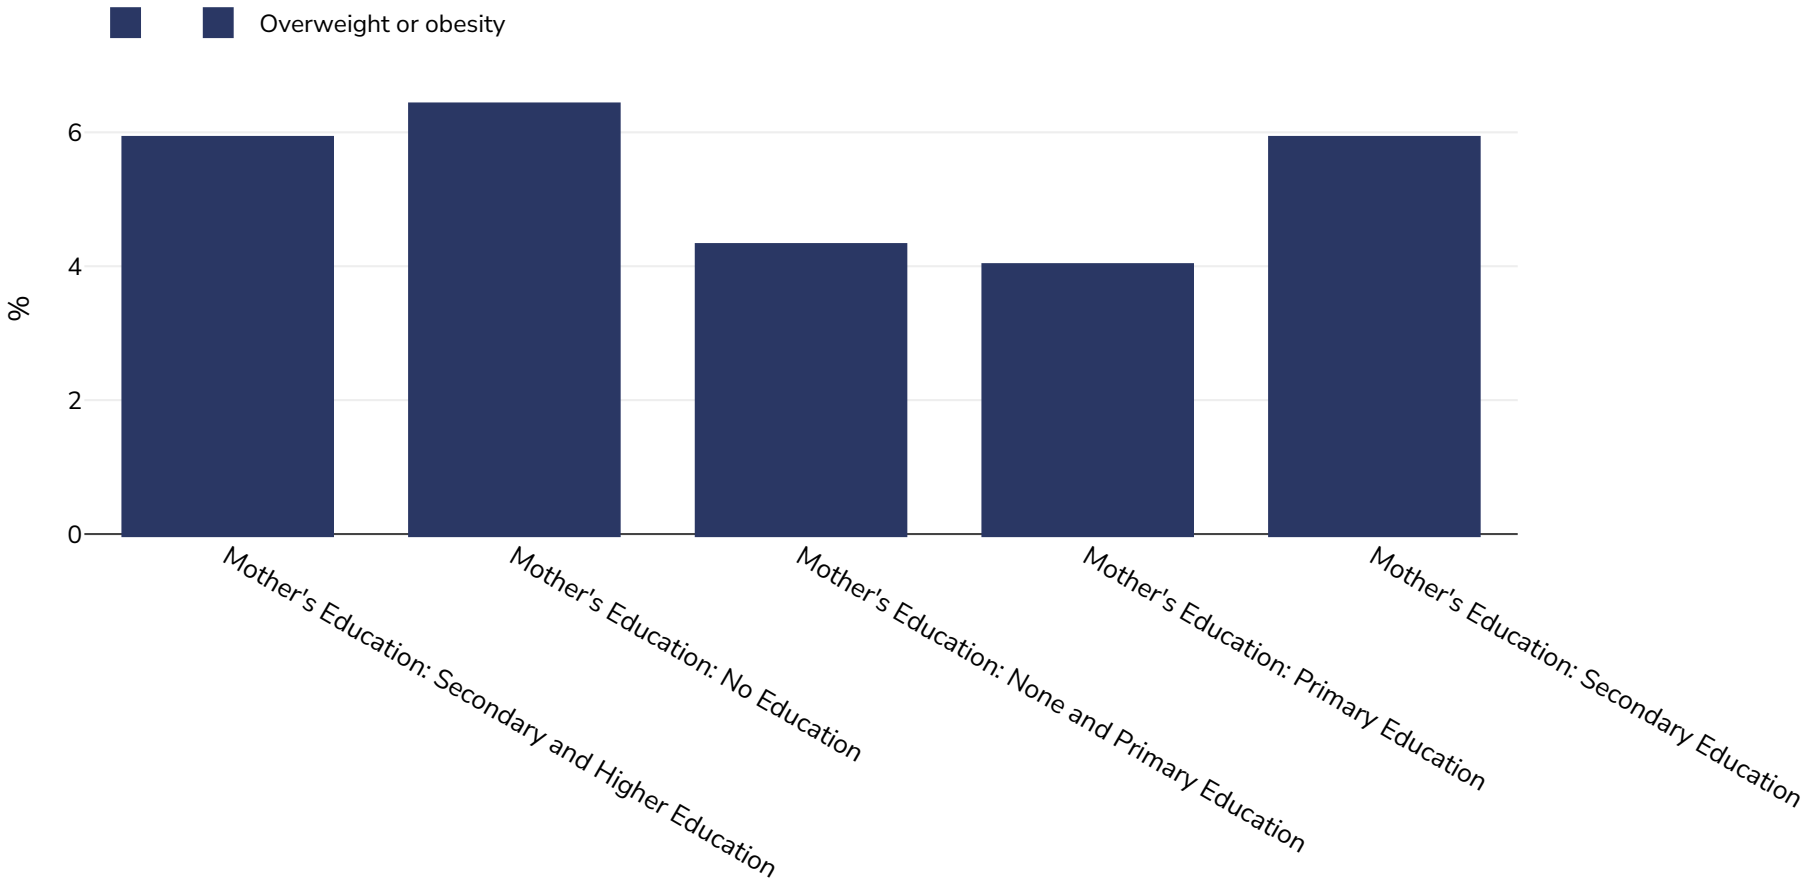

Vanuatu: Overweight/obesity by education

Infants, 2007-2008

Sample size: 1309

References: MICS: Vanuatu multiple indicator cluster survey 2007 (MICS). Final Report. Port Vila, Vanuatu: Ministry of Health, Government of Vanuatu, 2008