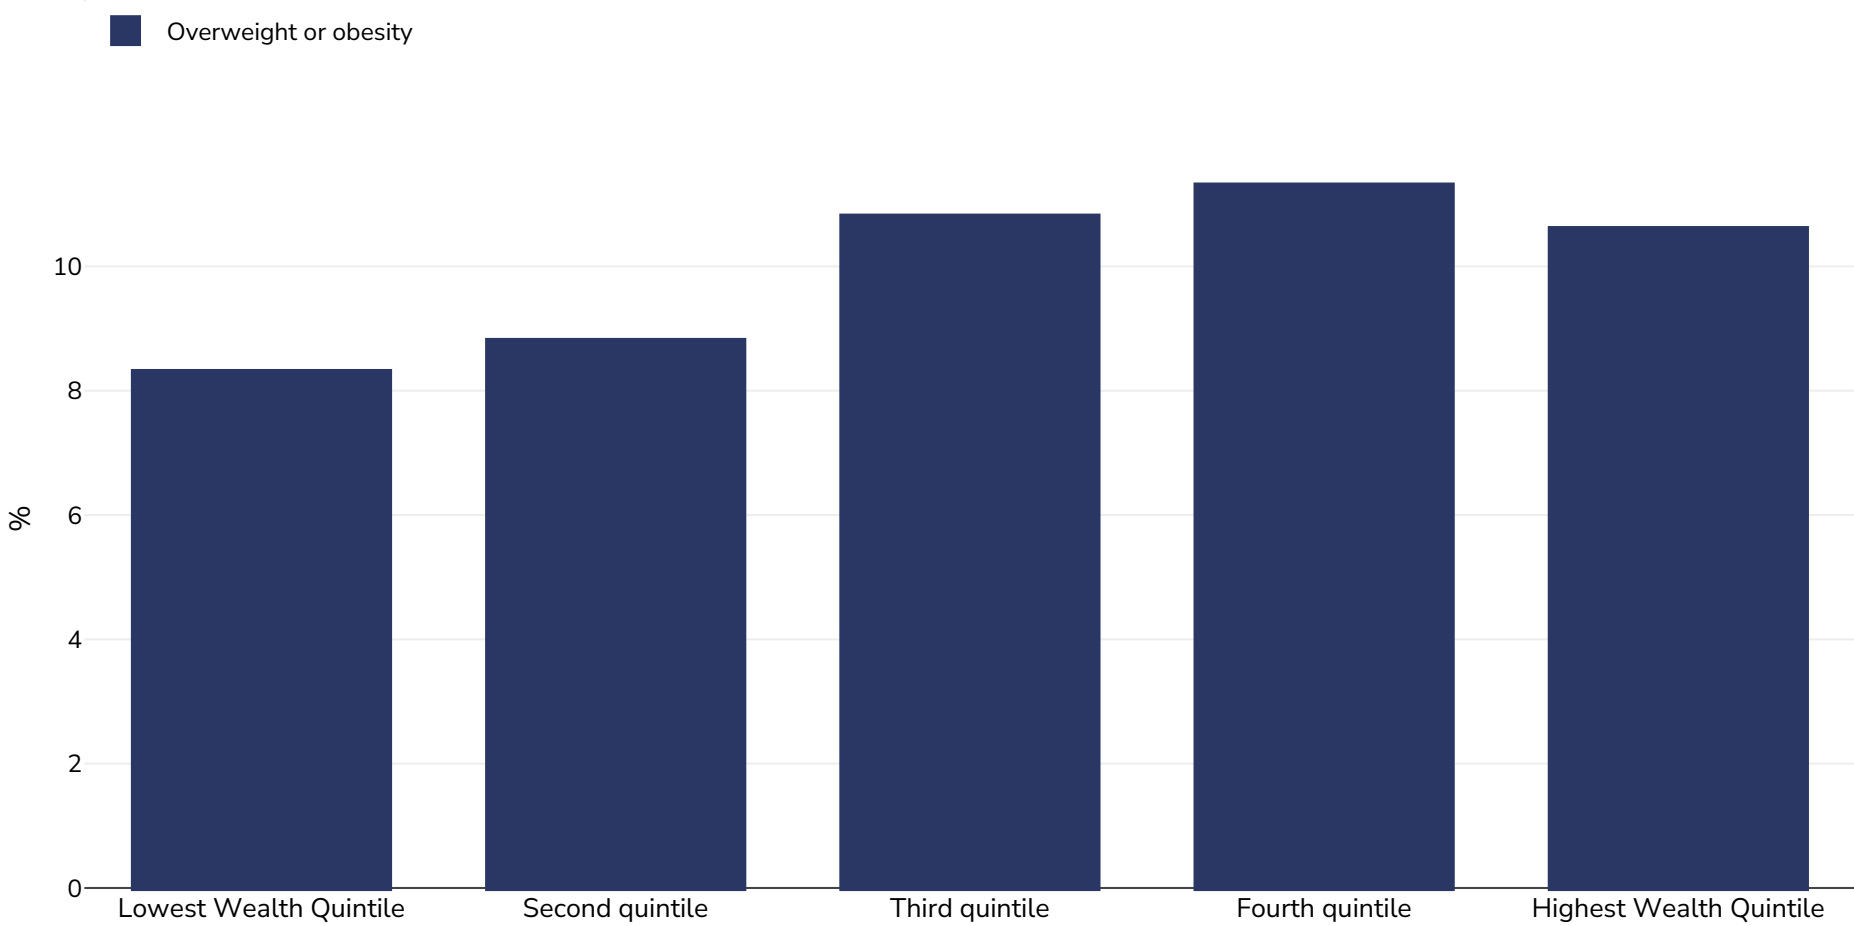

# Brazil: Overweight/obesity by socio-economic group

Infants, 2019

Overweight or obesity

Sample size: 10780287

References: NNS: Estudo Nacional de Alimentação e Nutrição Infantil (ENANI), Brasil 2019

Notes: UNICEF/WHO/World Bank Joint Child Malnutrition Estimates Expanded Database: Overweight (Survey Estimates), May 2023, New York. For more information about the methodology, please consult <https://data.unicef.org/resources/jme-2023-country-consultations/>