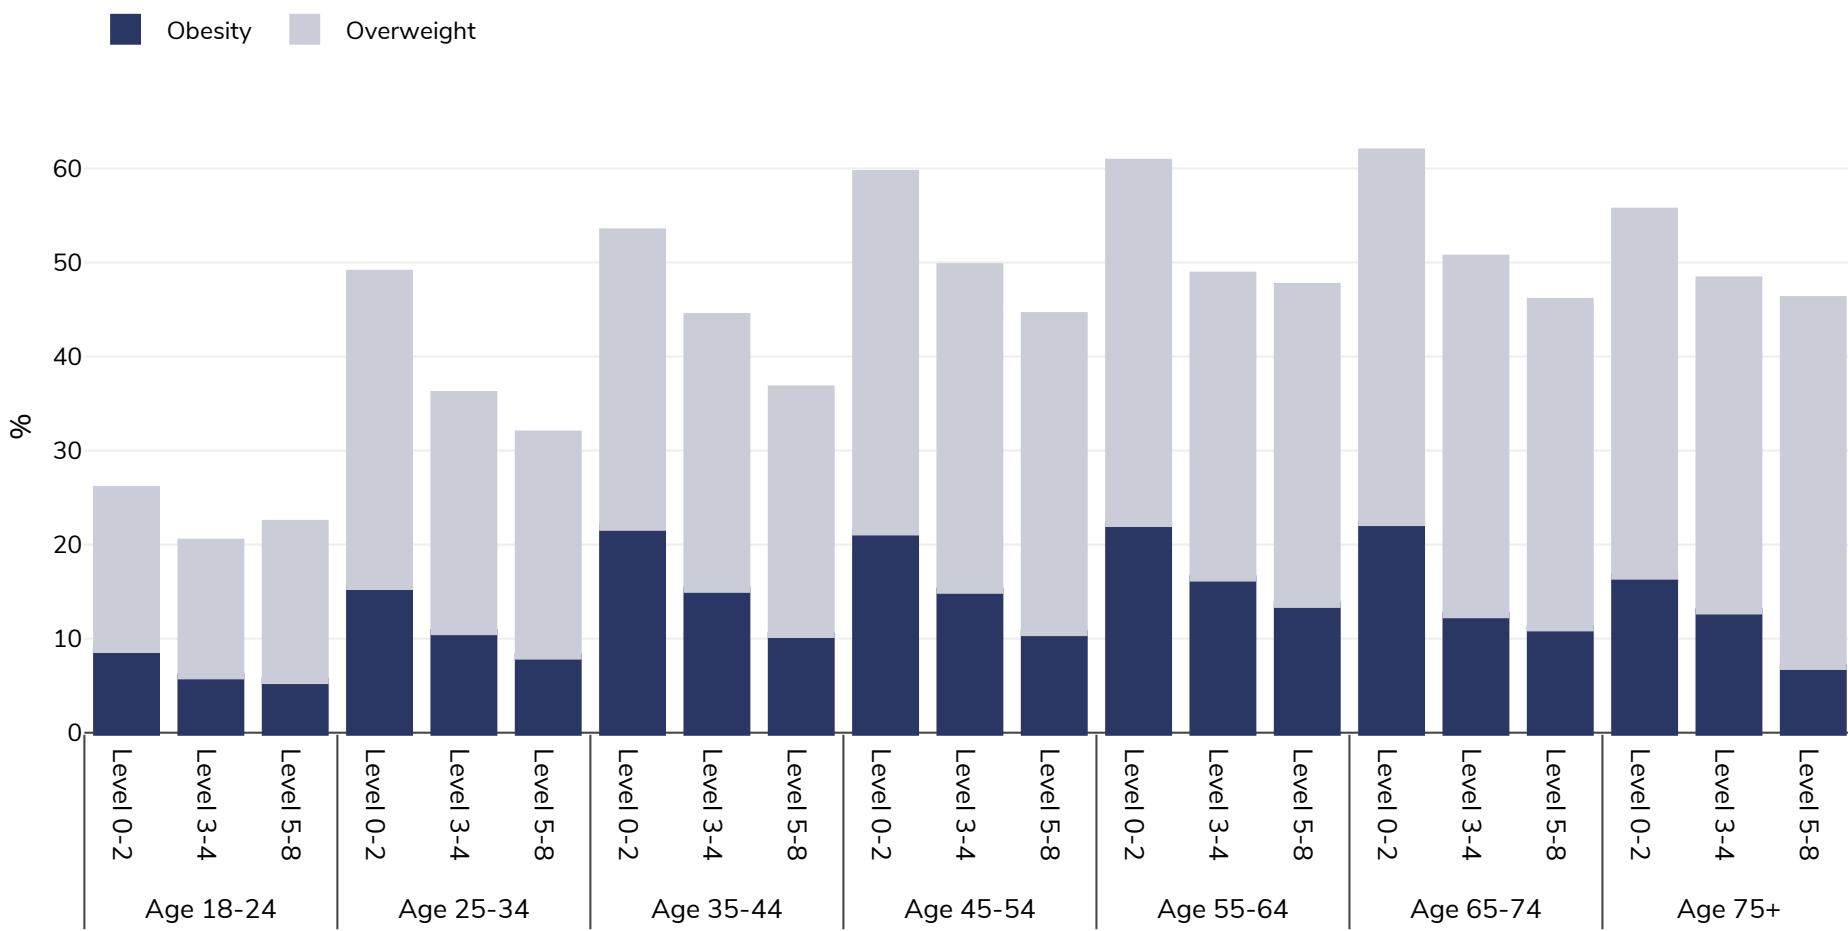

France: Overweight/obesity by age and education

Adults, 2019

Survey type: Self-reported

Area covered: National

References: Eurostat 2019. Available at https://appsso.eurostat.ec.europa.eu/nui/show.do?dataset=hlth_ehis_bm1e&lang=en (last accessed 09.08.21).

Unless otherwise noted, overweight refers to a BMI between 25kg and 29.9kg/m², obesity refers to a BMI greater than 30kg/m².