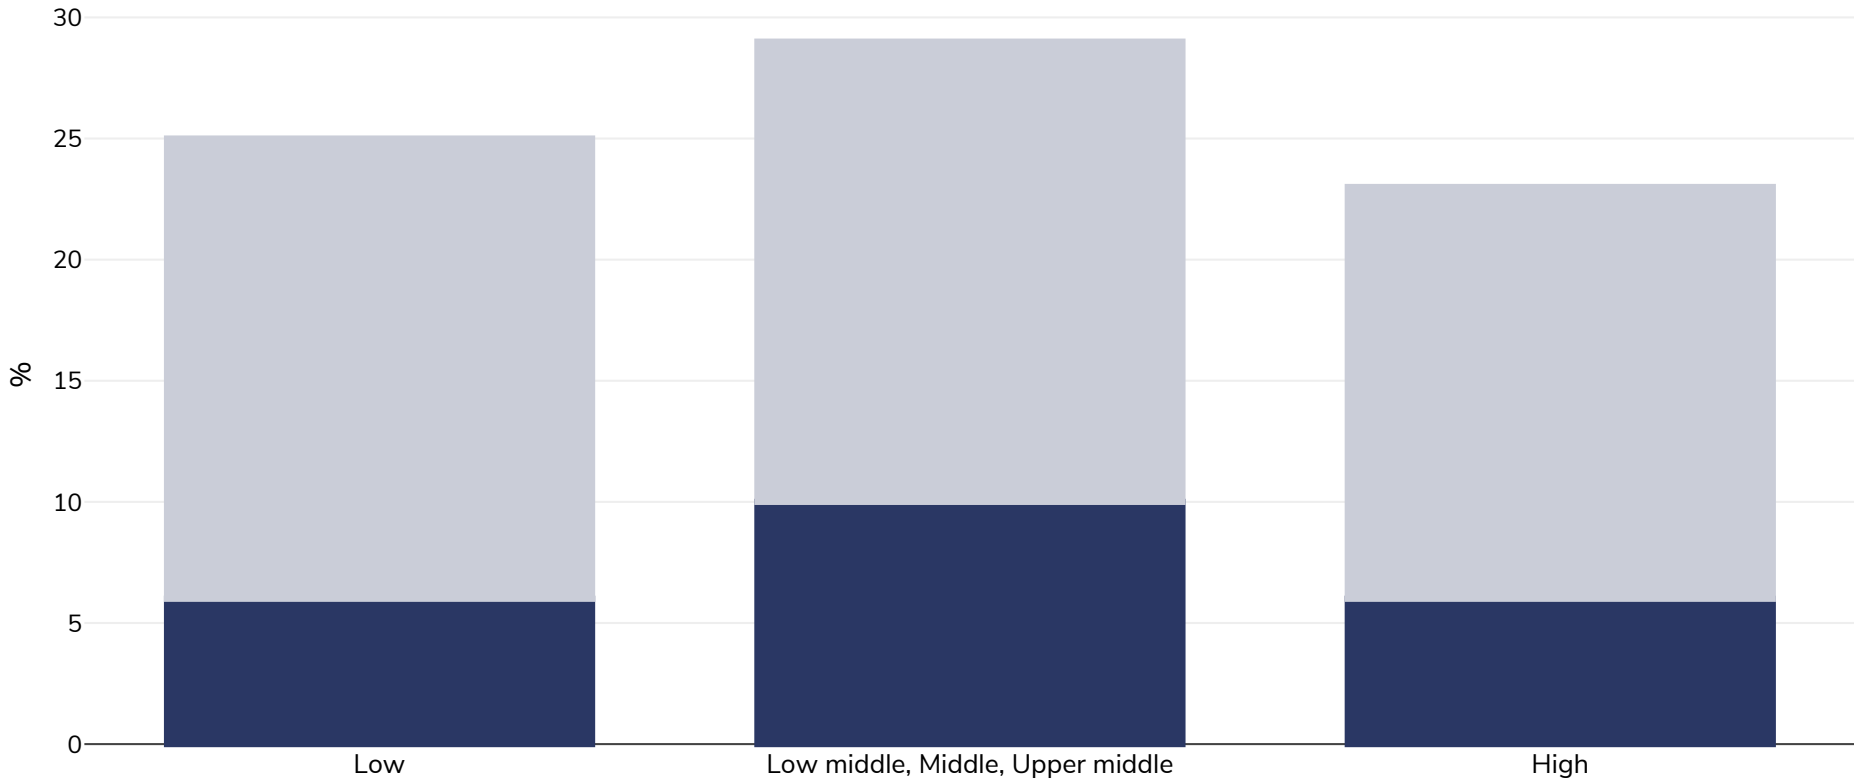

# Canada: Overweight/obesity by socio-economic group

Children, 2004

■ Obesity   ■ Overweight

Survey type:	Measured
Age:	2-17
Sample size:	8661
Area covered:	National
References:	Canadian Community Survey 2004
Notes:	Treat Low income figures with caution (see paper for full details) IOTF International Cut off used
Cutoffs:	IOTF