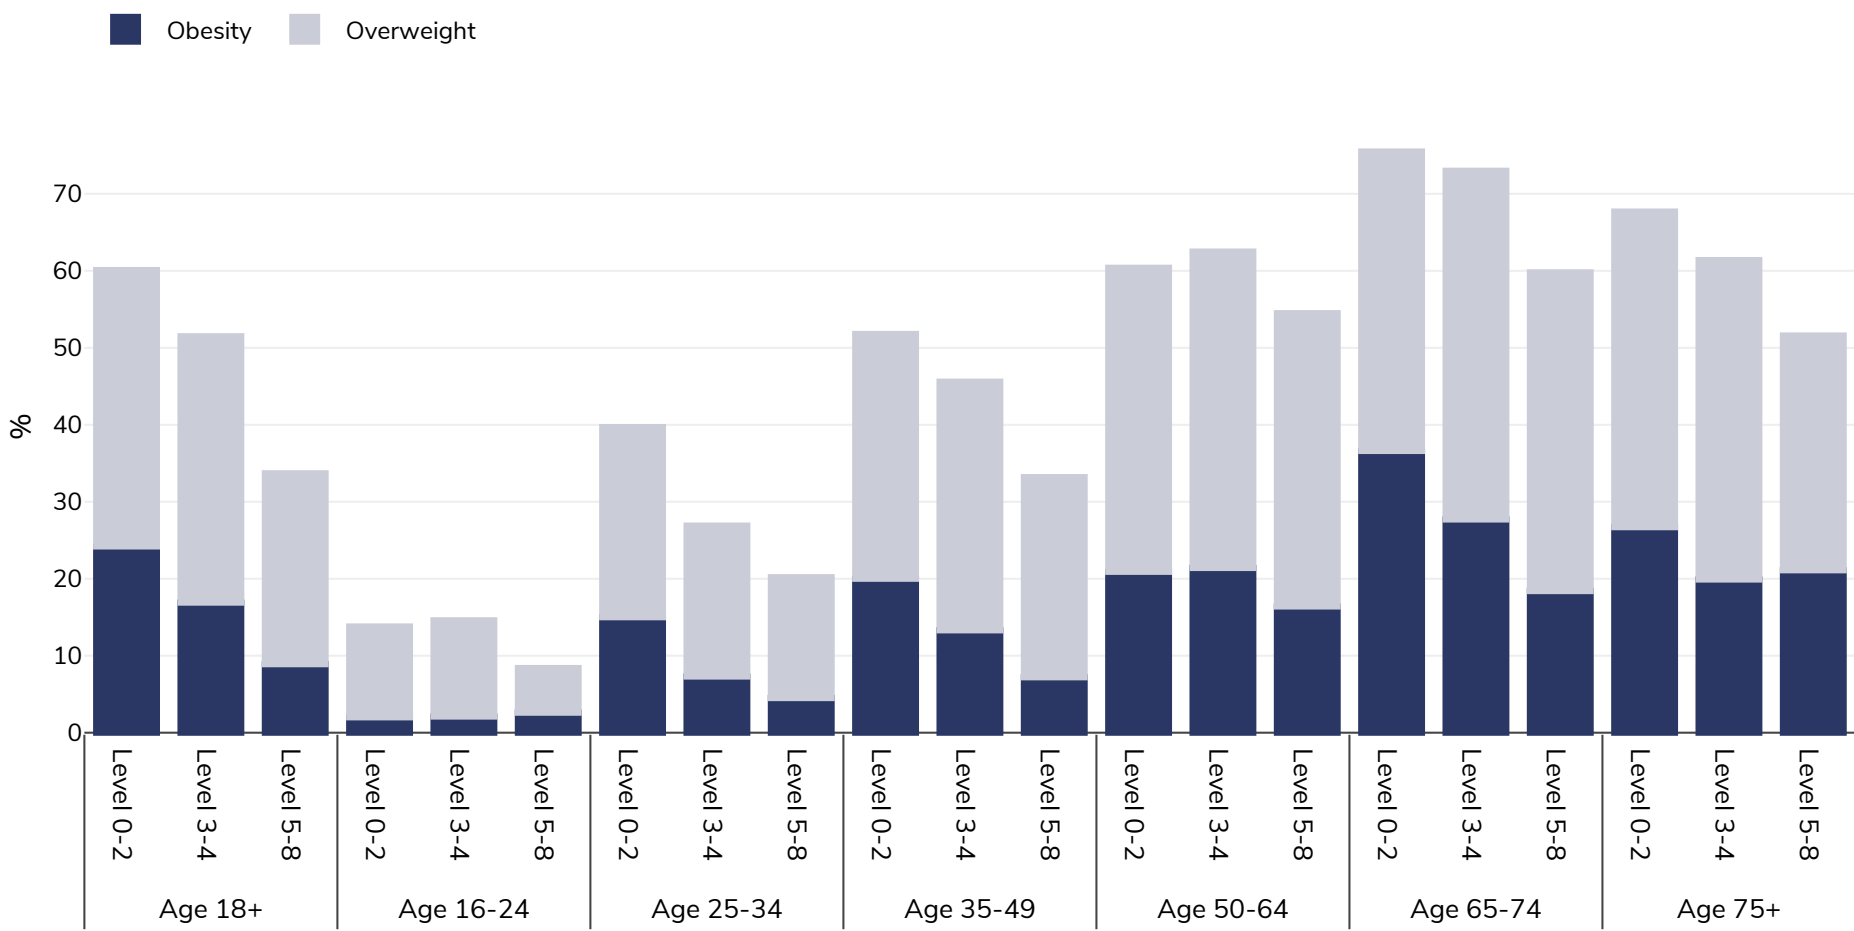

Poland: Overweight/obesity by age and education

Women, 2017

Survey type: Self-reported

Area covered: National

References: 2017 - Education EUROSTAT Database http://appsso.eurostat.ec.europa.eu/nui/show.do?dataset=ilc_hch10&lang=en (last accessed 25.08.20)

Unless otherwise noted, overweight refers to a BMI between 25kg and 29.9kg/m², obesity refers to a BMI greater than 30kg/m².