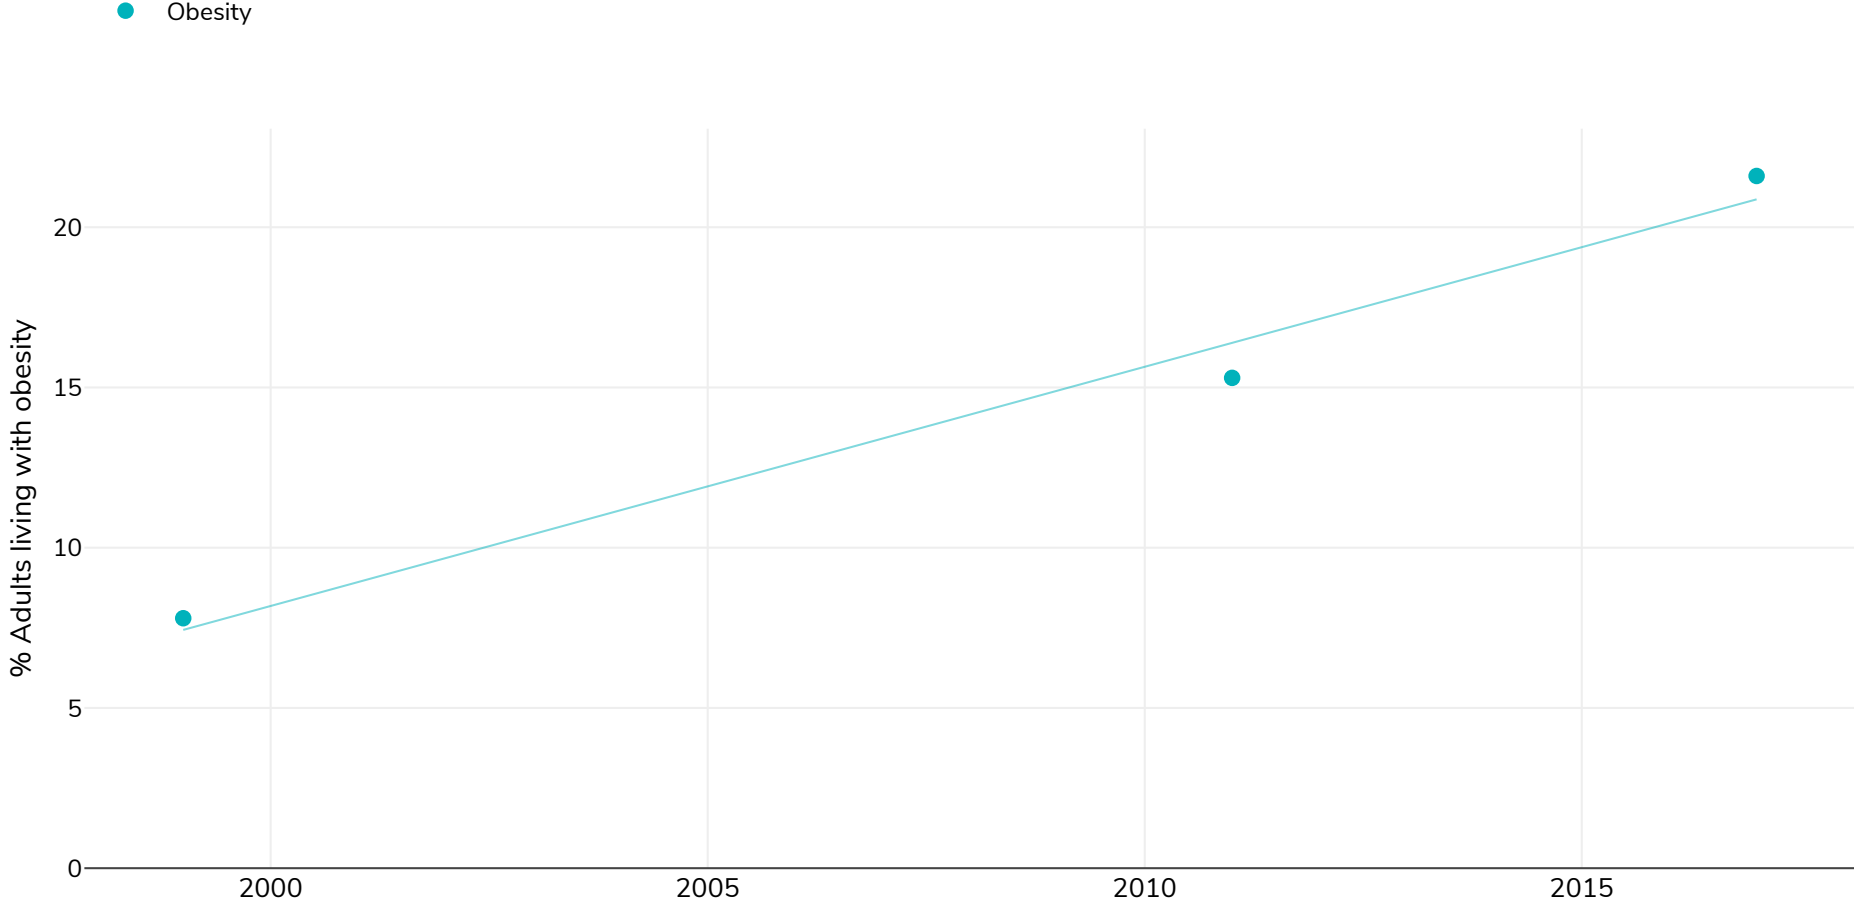

# Turkey: % Adults living with obesity, 1999-2017

## Men

**Survey type:** Measured

**References:** For full details of references visit <https://data.worldobesity.org/>

Unless otherwise noted, overweight refers to a BMI between 25kg and 29.9kg/m<sup>2</sup>, obesity refers to a BMI greater than 30kg/m<sup>2</sup>.