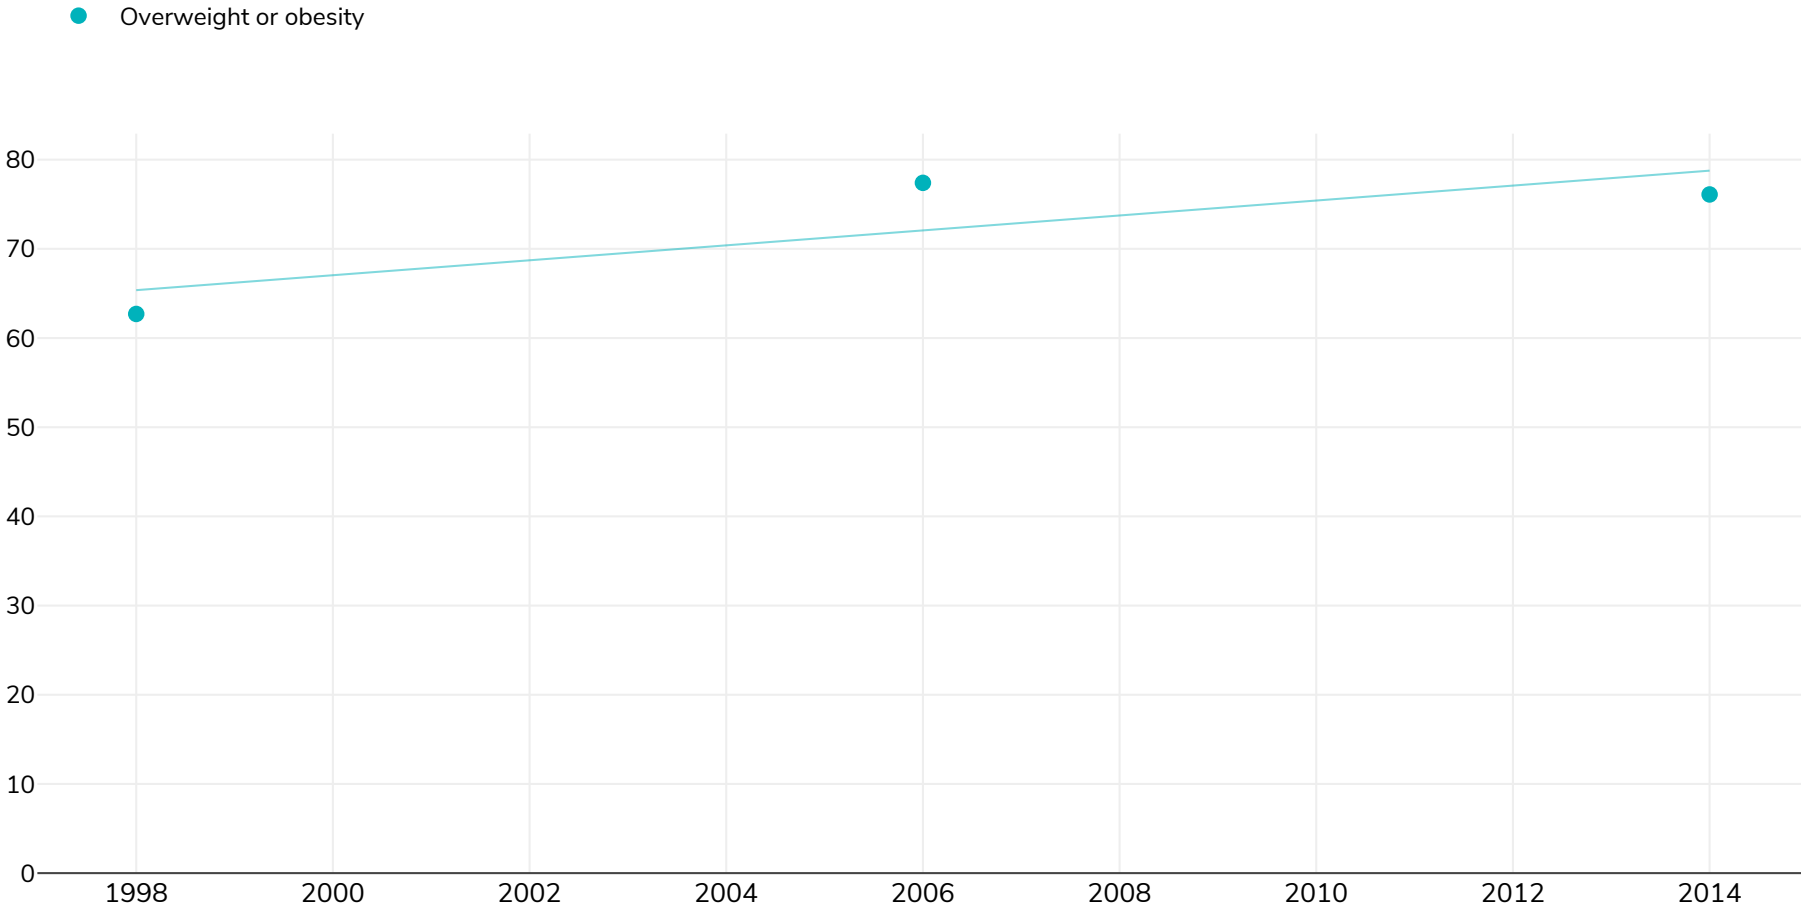

Kuwait: % Adults living with overweight or obesity, 1998-2018

Women

Survey type: Measured

References: For full details of references visit <https://data.worldobesity.org/>

Different methodologies may have been used to collect this data and so data from different surveys may not be strictly comparable. Please check with original data sources for methodologies used.