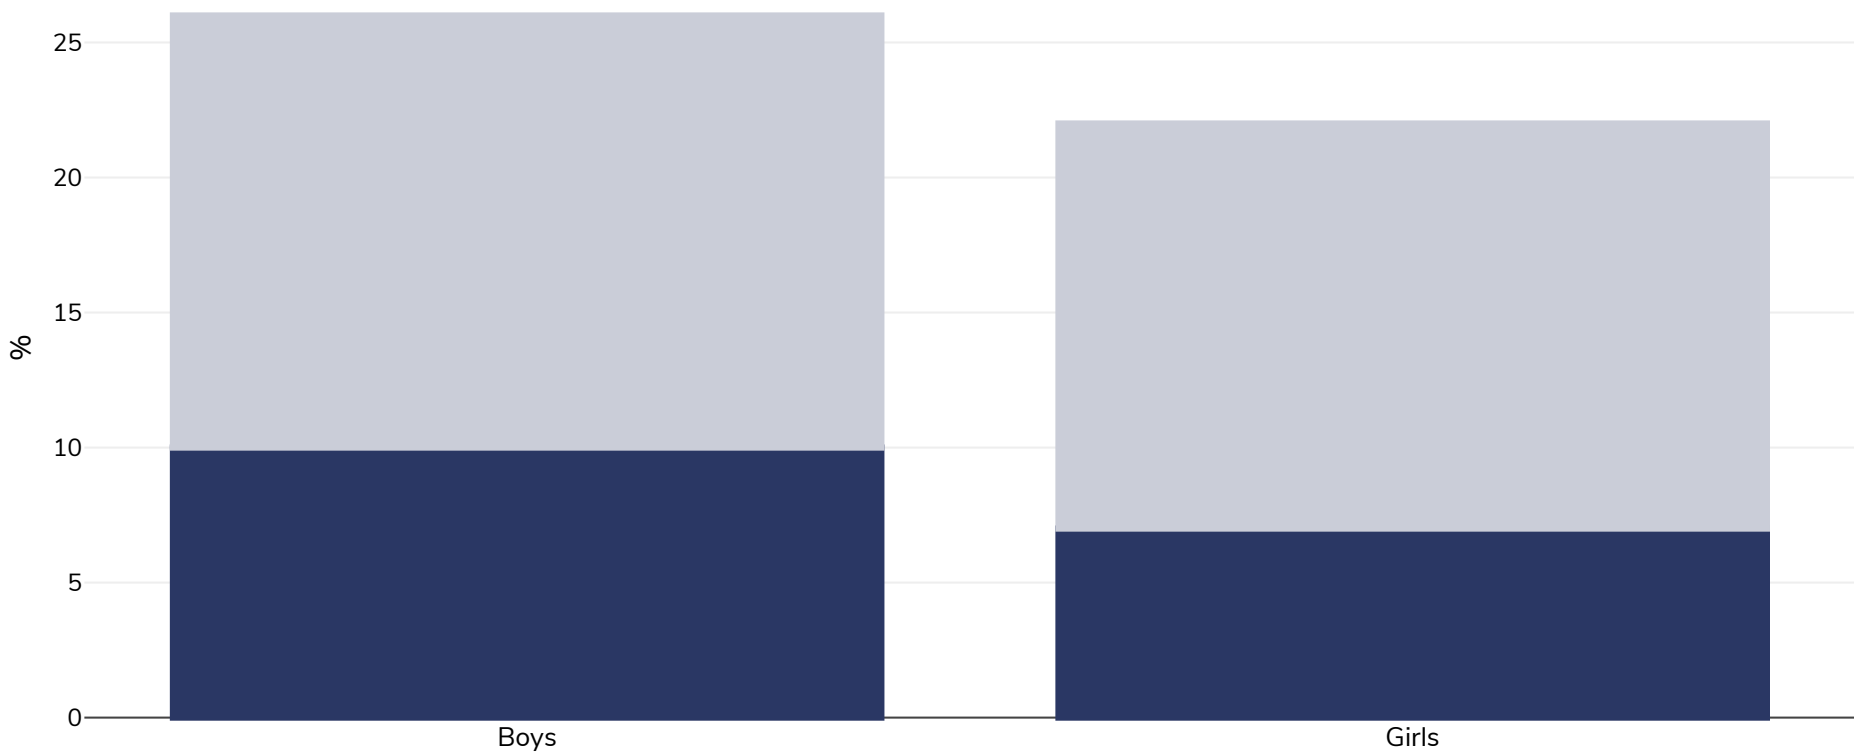

Georgia: Obesity prevalence

Children, 2017

■ Obesity ■ Overweight

Survey type:	Measured
Age:	7
Sample size:	2814
Area covered:	National
References:	COSI 2017. https://apps.who.int/iris/bitstream/handle/10665/341189/WHO-EURO-2021-2495-42251-58349-eng.pdf (Accessed 20.07.21)
Cutoffs:	IOTF