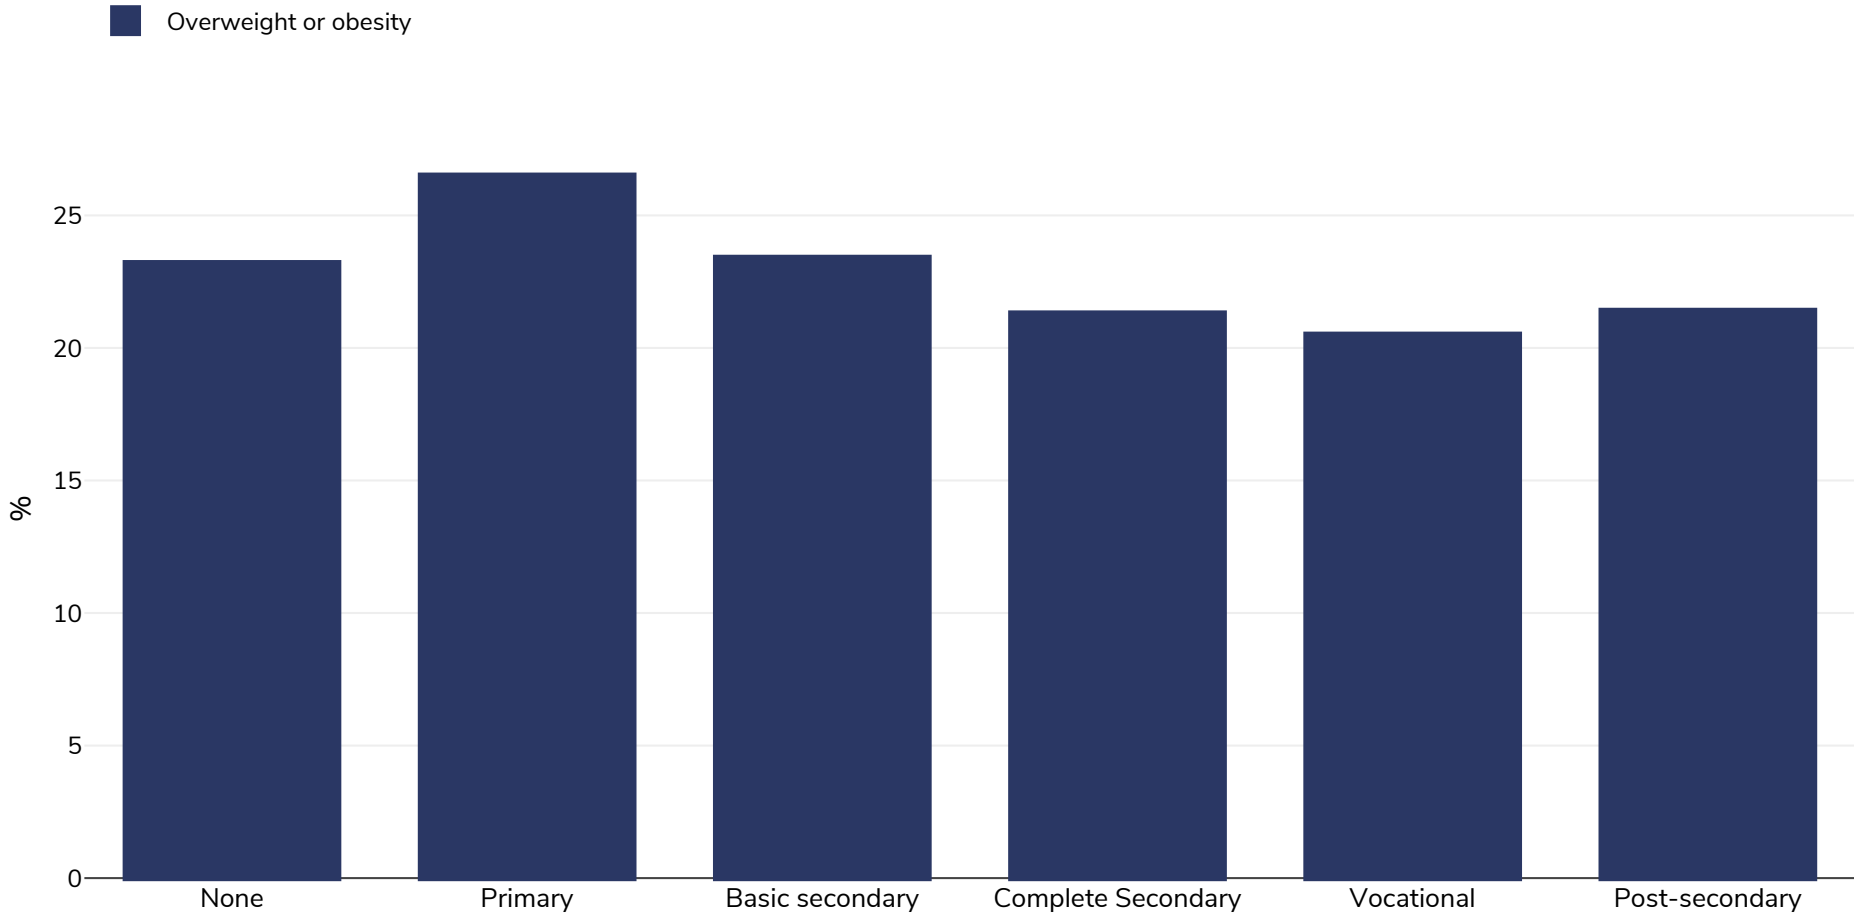

# Mongolia: Overweight/obesity by education

Boys, 2013

<b>Survey type:</b>	Measured
<b>Age:</b>	2-4
<b>Sample size:</b>	3404
<b>Area covered:</b>	National
<b>References:</b>	Mongolia MICS 2013 Survey - data analysed by R Jackson Leach, F Montague. World Obesity Federation
<b>Notes:</b>	IOTF monthly cut offs
<b>Cutoffs:</b>	IOTF