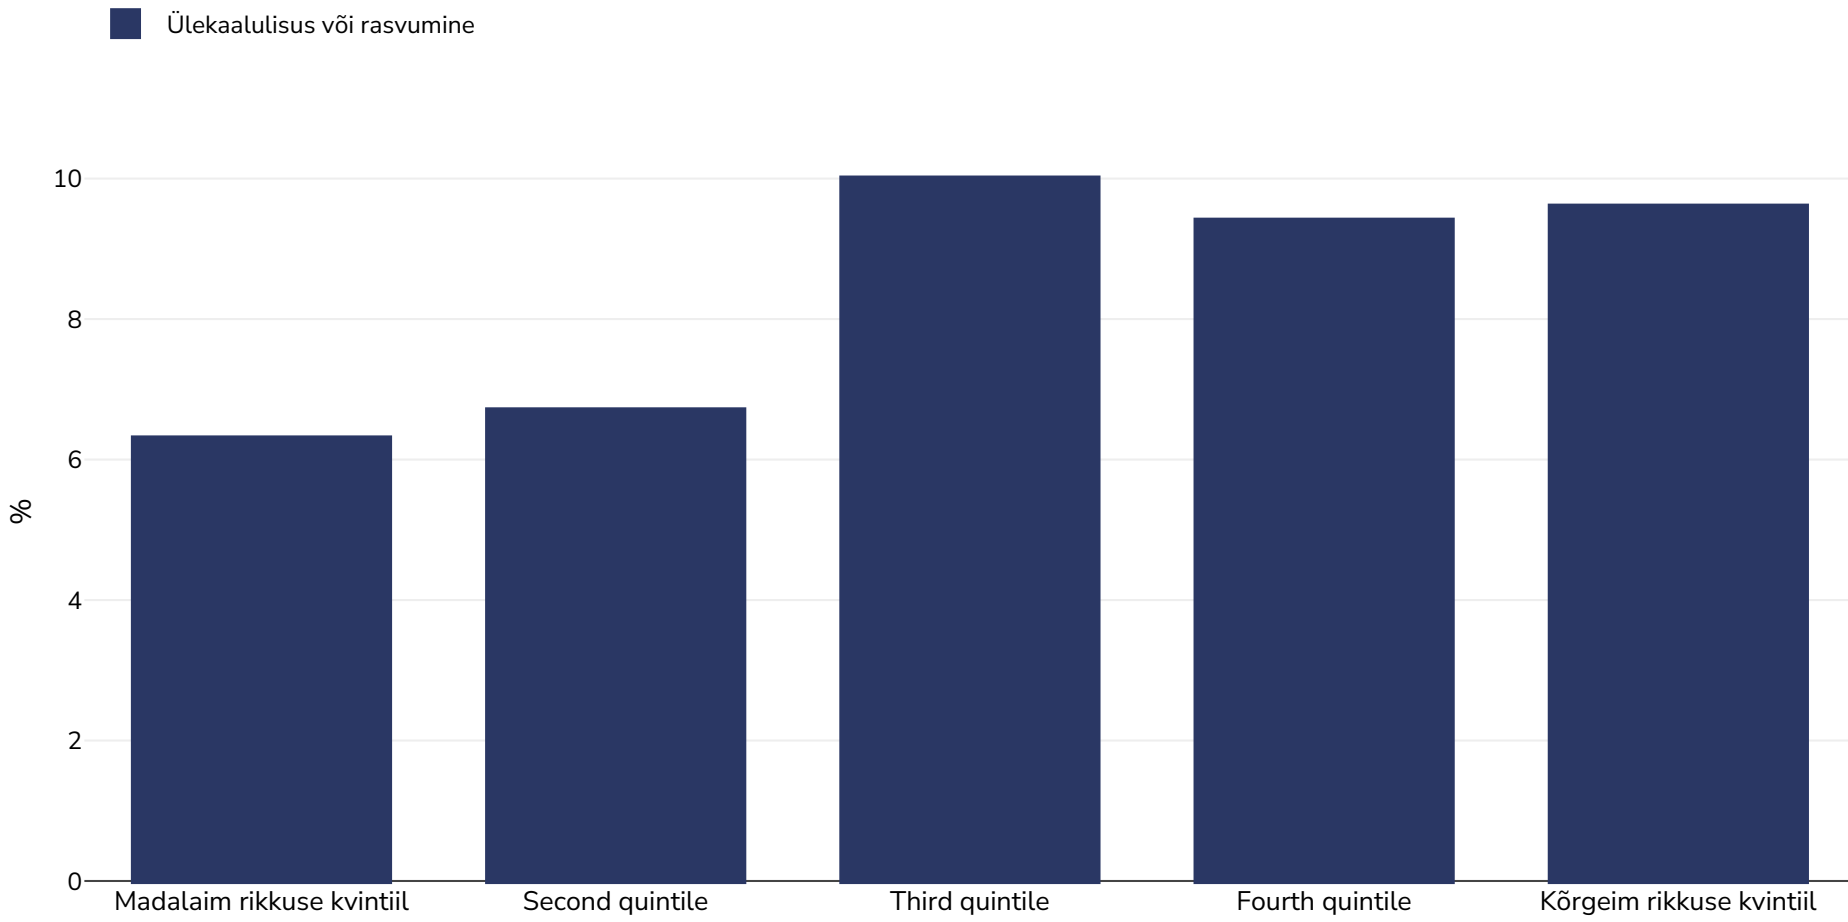

Palestiina: Overweight/obesity by socio-economic group

Infants, 2014

Valimi suurus: 6906

Viited: MICS: Palestinian Multiple Indicator Cluster Survey 2014, Final Report, Ramallah, Palestine

Märkused: UNICEF/WHO/World Bank Joint Child Malnutrition Estimates Expanded Database: Overweight (Survey Estimates), May 2023, New York. For more information about the methodology, please consult <https://data.unicef.org/resources/jme-2023-country-consultations/>