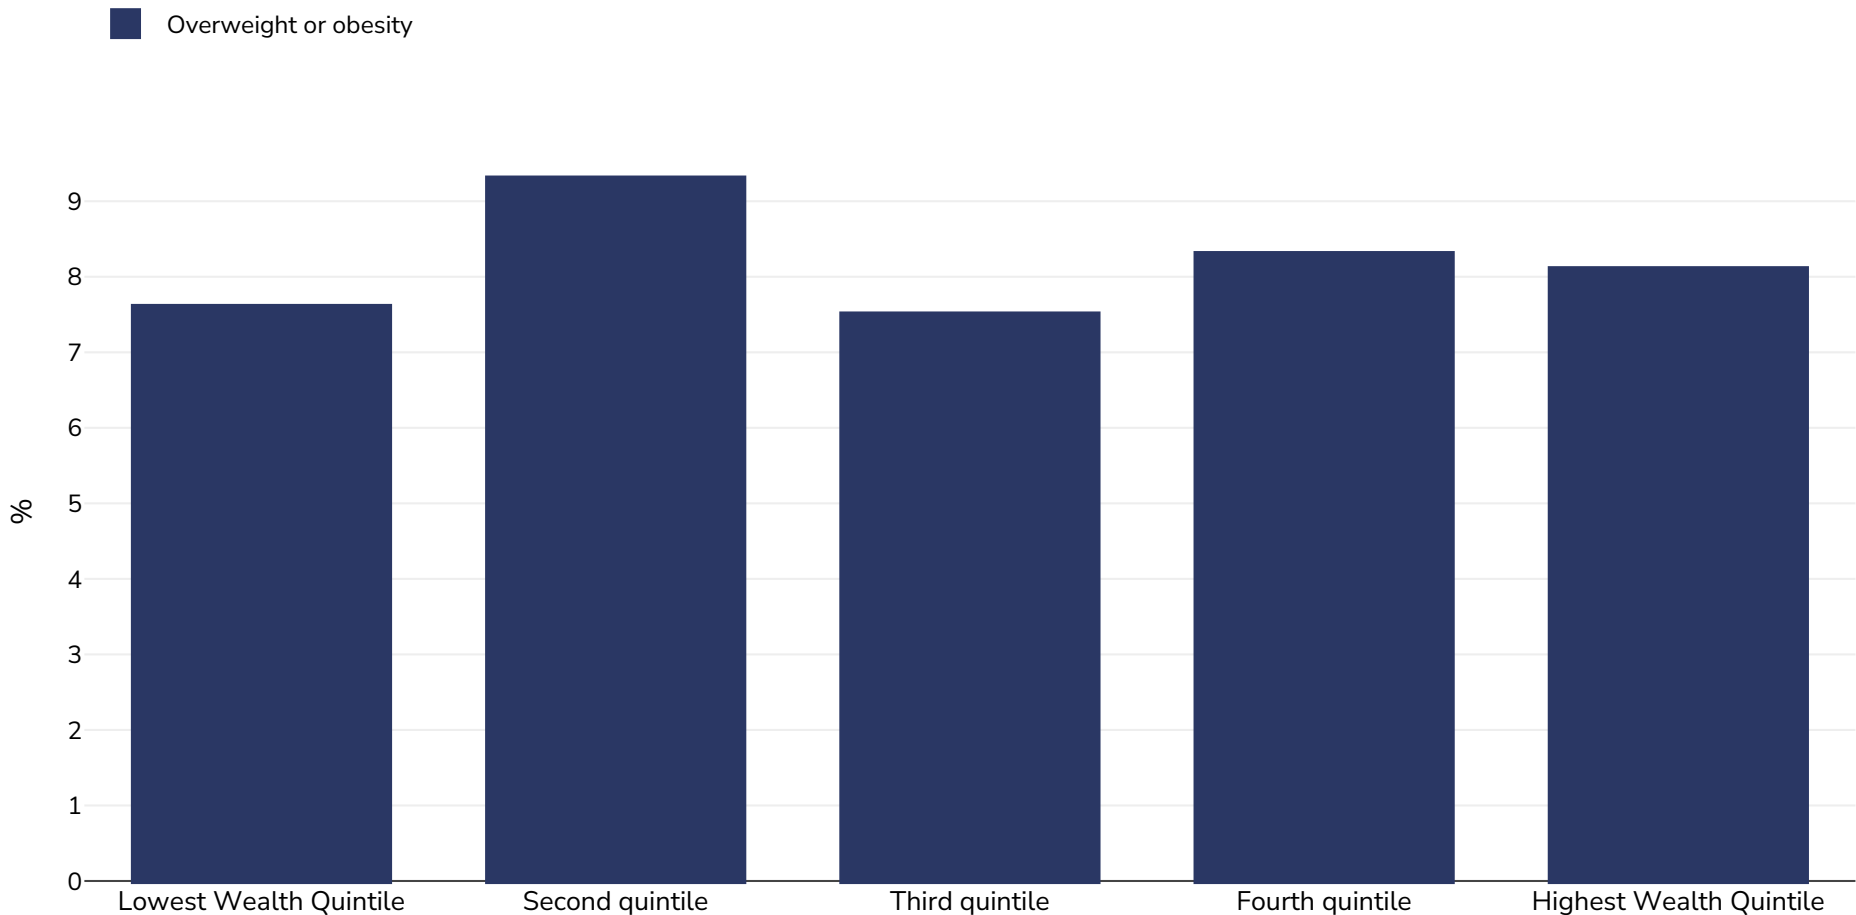

Mexico: Overweight/obesity by socio-economic group

Infants, 2020

Sample size: 9891242

References: Other: Encuesta Nacional de Salud y Nutrición Continua COVID-19, Mexico 2020

Notes: UNICEF/WHO/World Bank Joint Child Malnutrition Estimates Expanded Database: Overweight (Survey Estimates), May 2023, New York. For more information about the methodology, please consult <https://data.unicef.org/resources/jme-2023-country-consultations/>