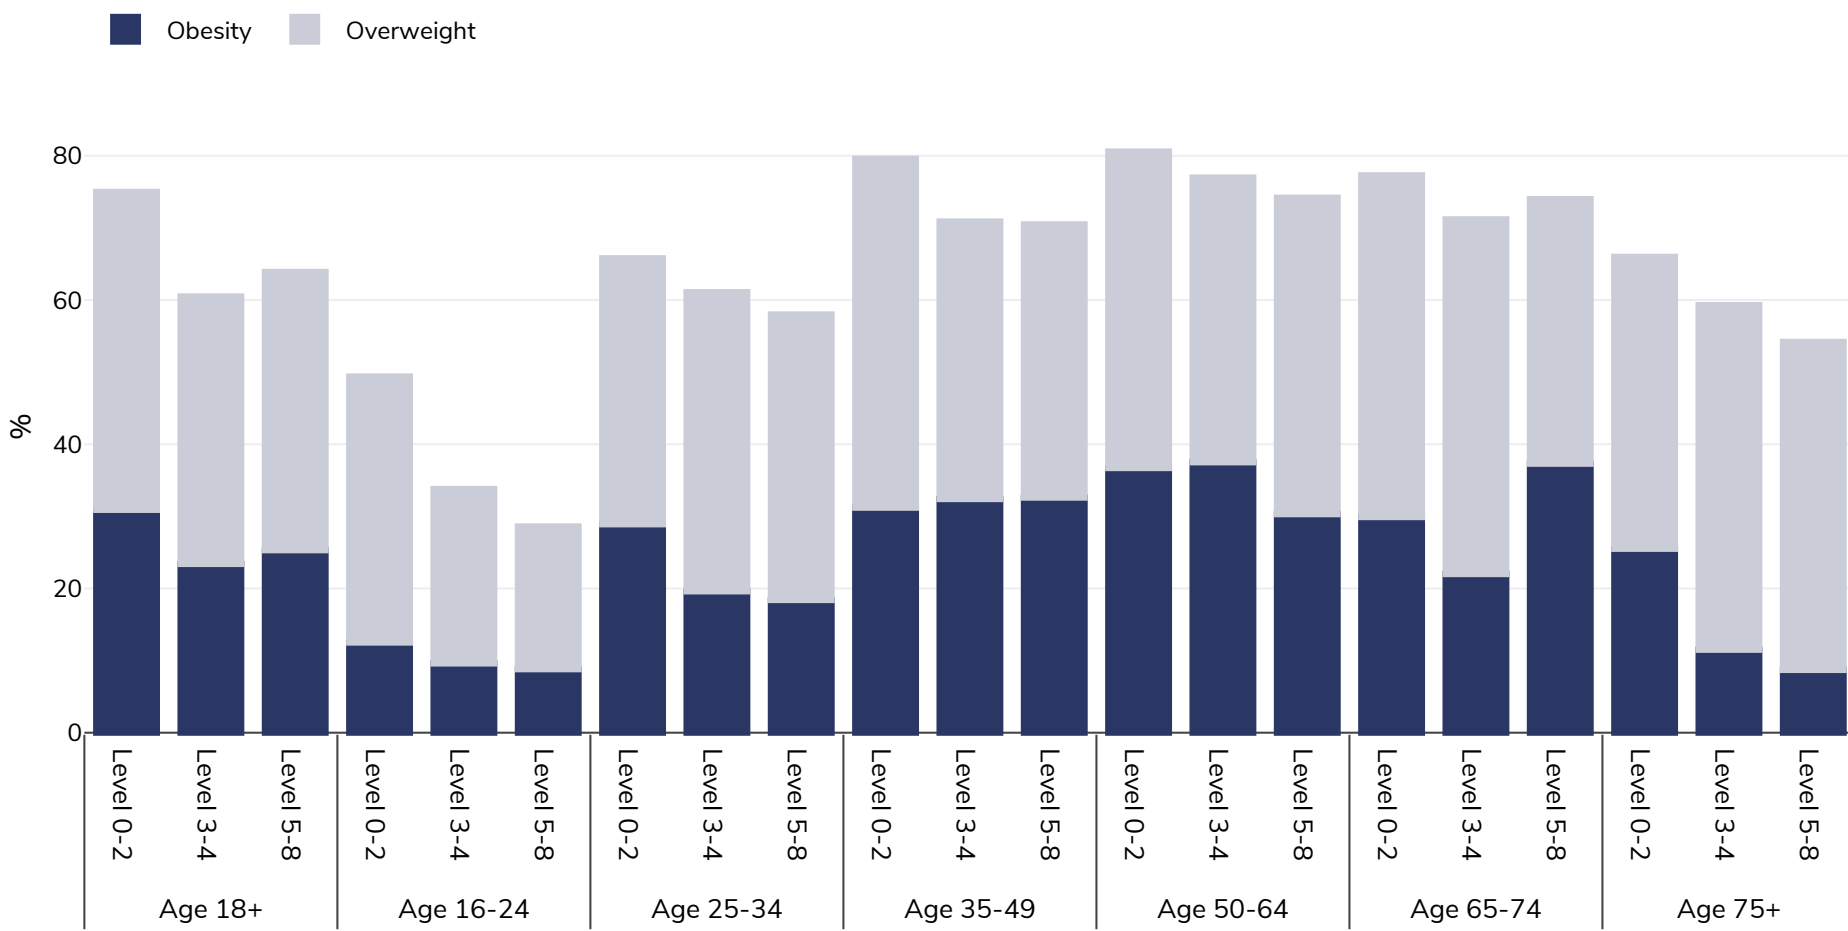

# Malta: Overweight/obesity by age and education

Men, 2017

Survey type: Self-reported

Area covered: National

References: 2017 - Education EUROSTAT Database [http://appsso.eurostat.ec.europa.eu/nui/show.do?dataset=ilc\\_hch10&lang=en](http://appsso.eurostat.ec.europa.eu/nui/show.do?dataset=ilc_hch10&lang=en) (last accessed 25.08.20)

Unless otherwise noted, overweight refers to a BMI between 25kg and 29.9kg/m<sup>2</sup>, obesity refers to a BMI greater than 30kg/m<sup>2</sup>.