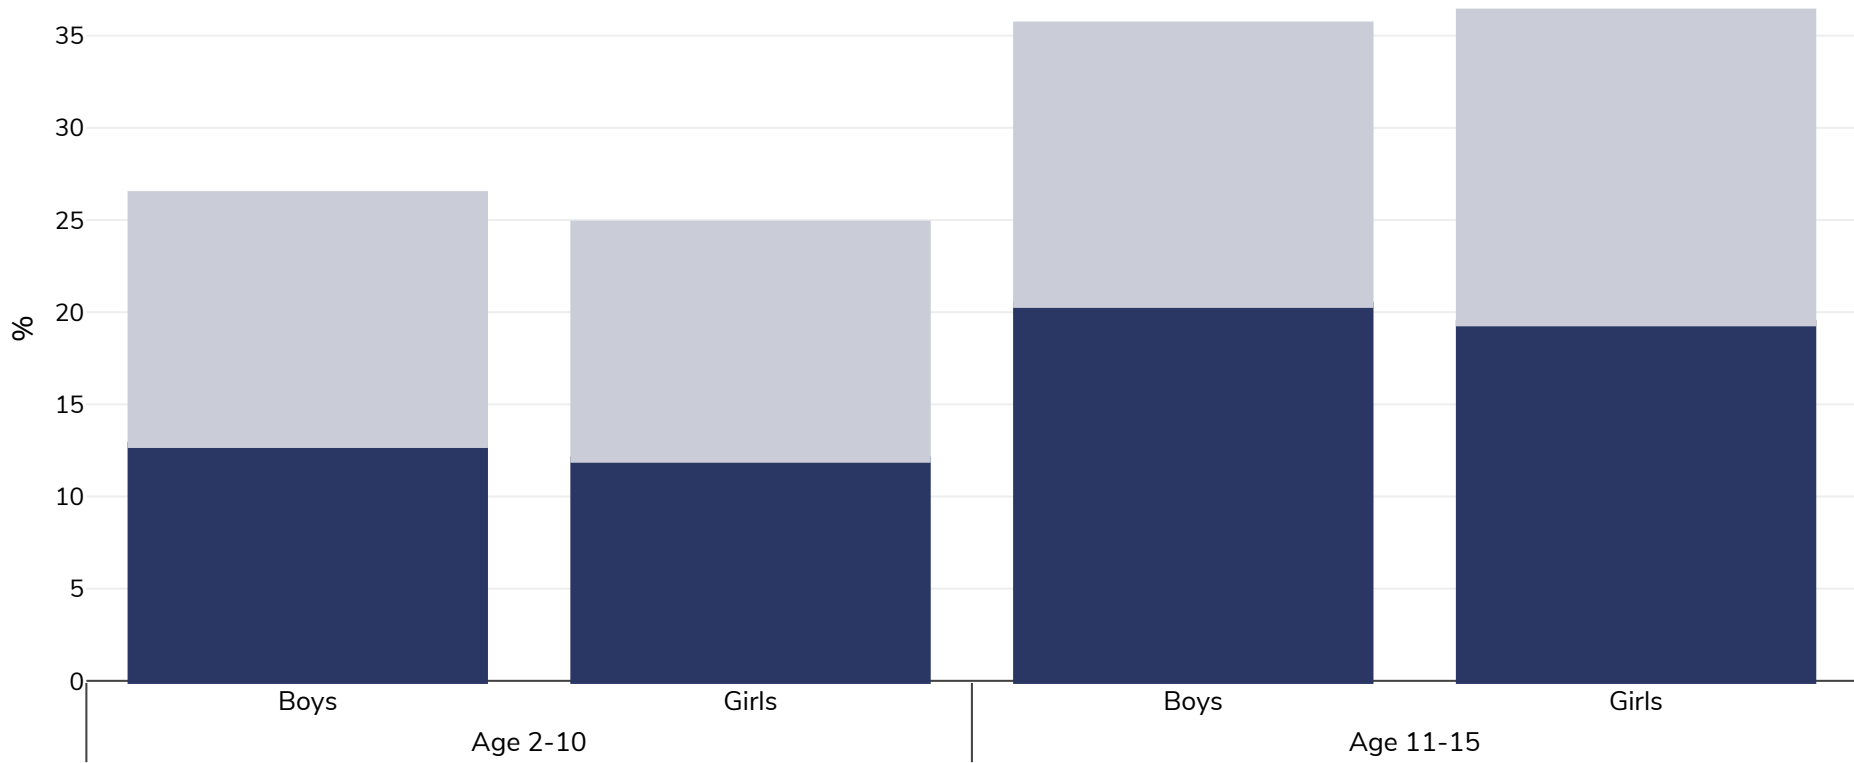

England: Overweight/obesity by age

Children, 2013

■ Obesity ■ Overweight

Survey type:	Measured
Sample size:	1451
Area covered:	National
References:	HSE 2013. http://www.hscic.gov.uk/catalogue/PUB16076/HSE2013-Ch11-Child-BMI.pdf
Notes:	85th & 95th UK National BMI Centile
Cutoffs:	Other