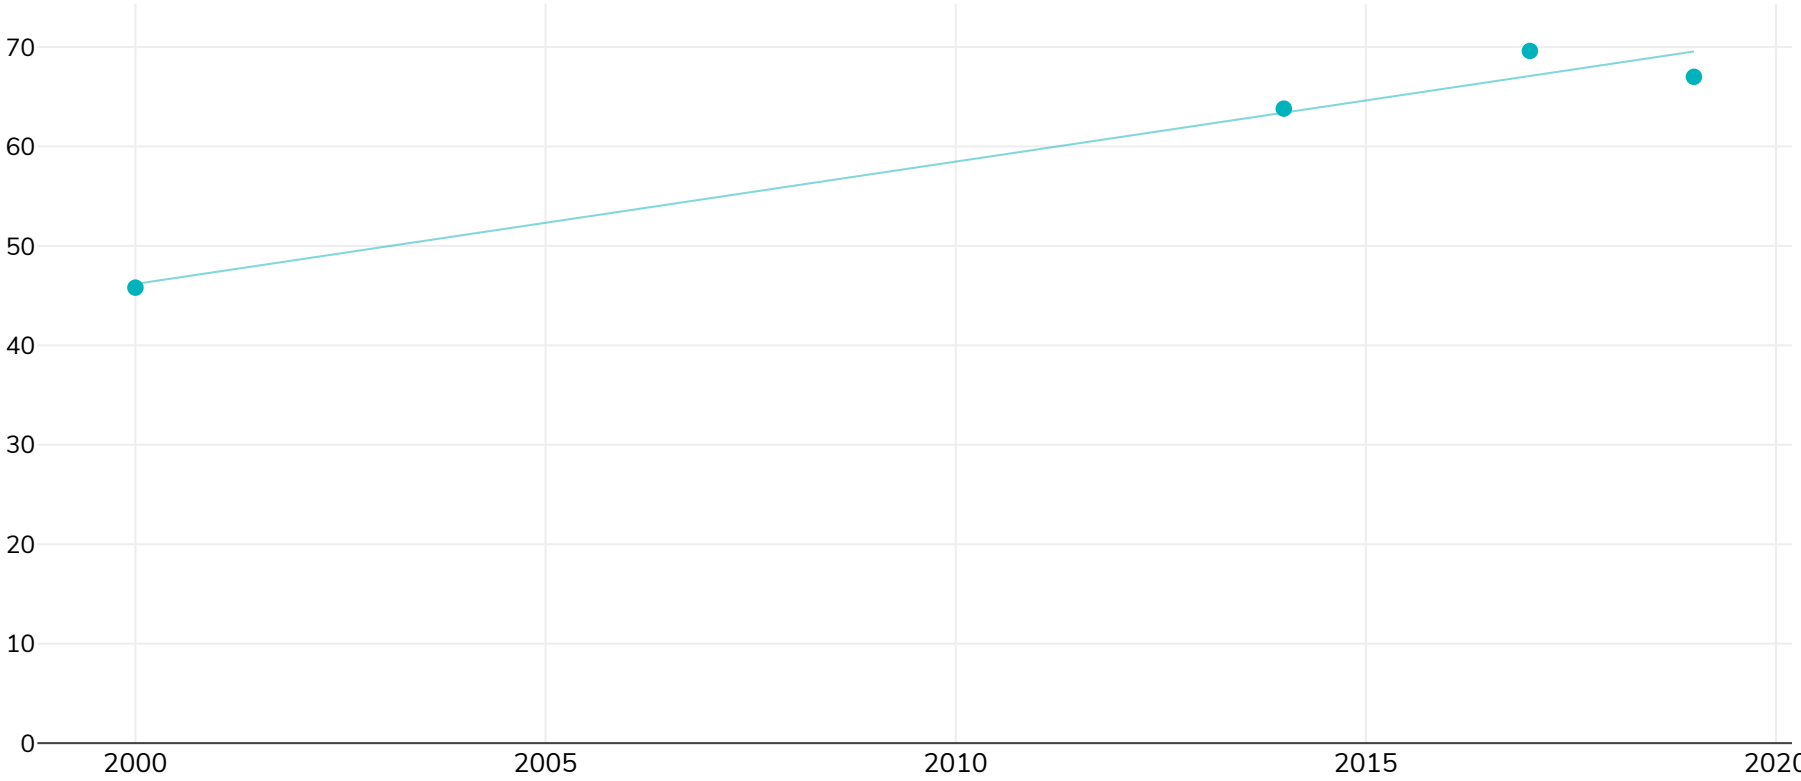

# Romania: % Adults living with overweight or obesity, 2000-2019

## Men

● Overweight or obesity

**Survey type:** Self-reported

**References:** For full details of references visit <https://data.worldobesity.org/>

*Different methodologies may have been used to collect this data and so data from different surveys may not be strictly comparable. Please check with original data sources for methodologies used.*