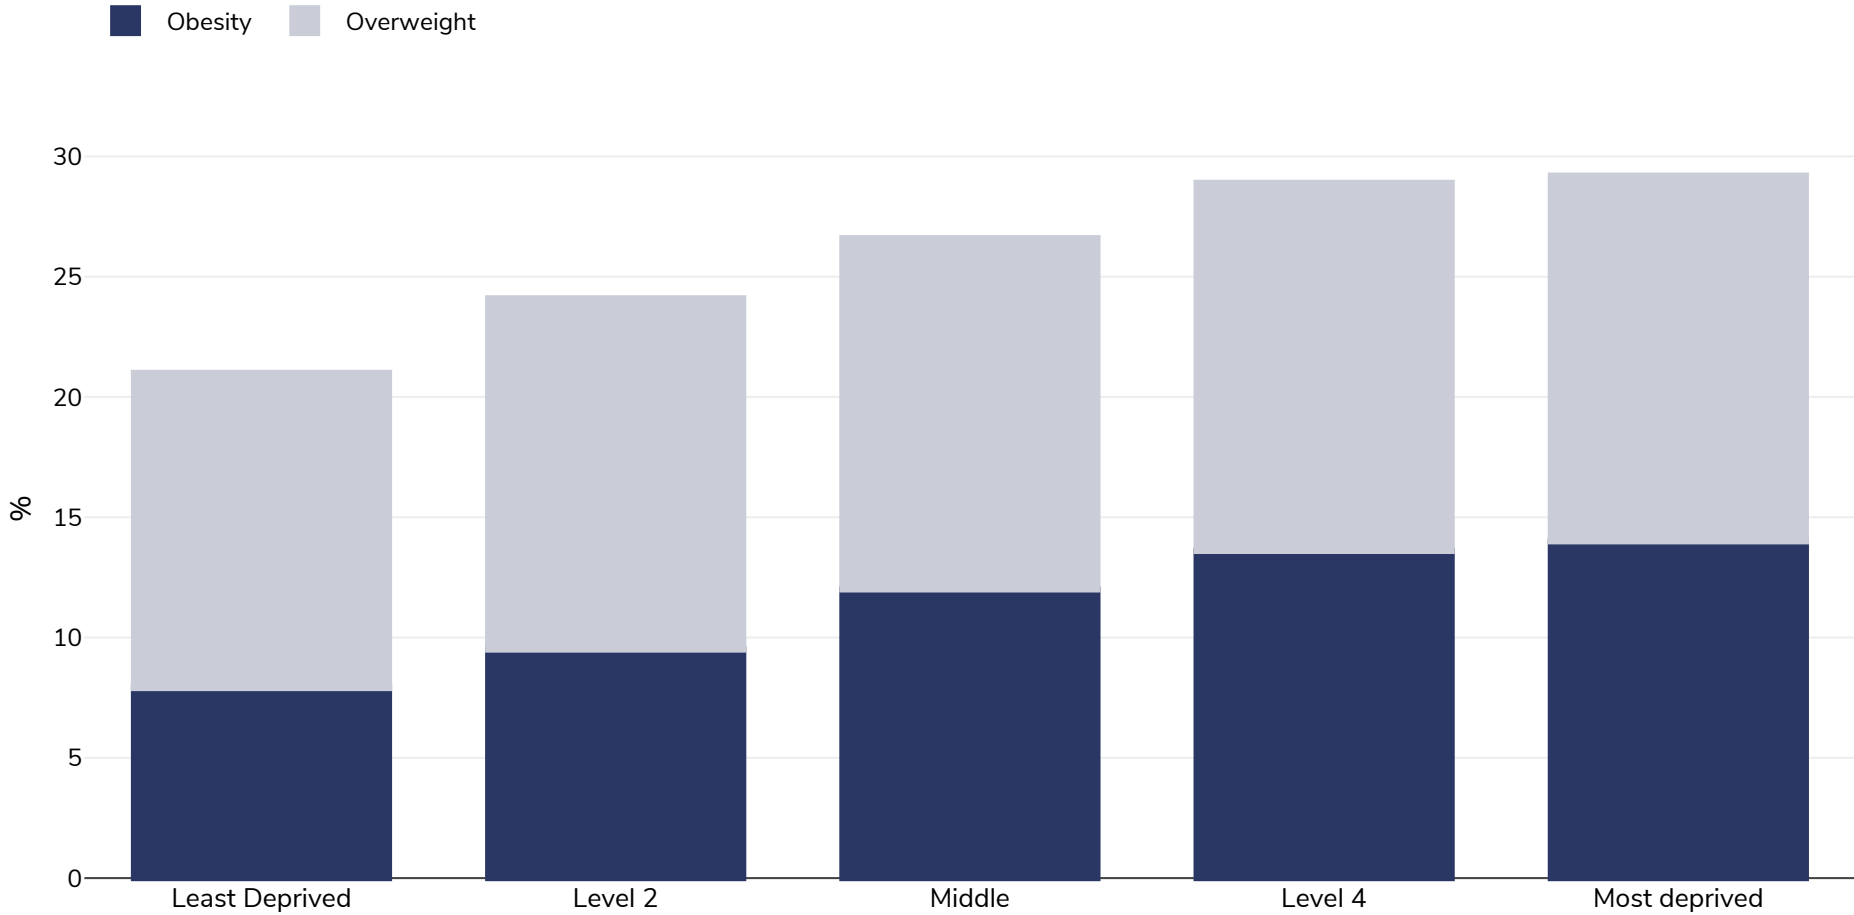

# Wales: Overweight/obesity by socio-economic group

Girls, 2017-2018

Survey type:	Measured
Age:	4-5
Sample size:	32160
Area covered:	National
References:	Welsh Child Measurement Programme 2017-18 - <a href="http://www.wales.nhs.uk/sitesplus/888/page/67795">http://www.wales.nhs.uk/sitesplus/888/page/67795</a> (last accessed 8.03.19)
Notes:	UK 90 Growth Reference. 85th & 95th Centile
Cutoffs:	Other