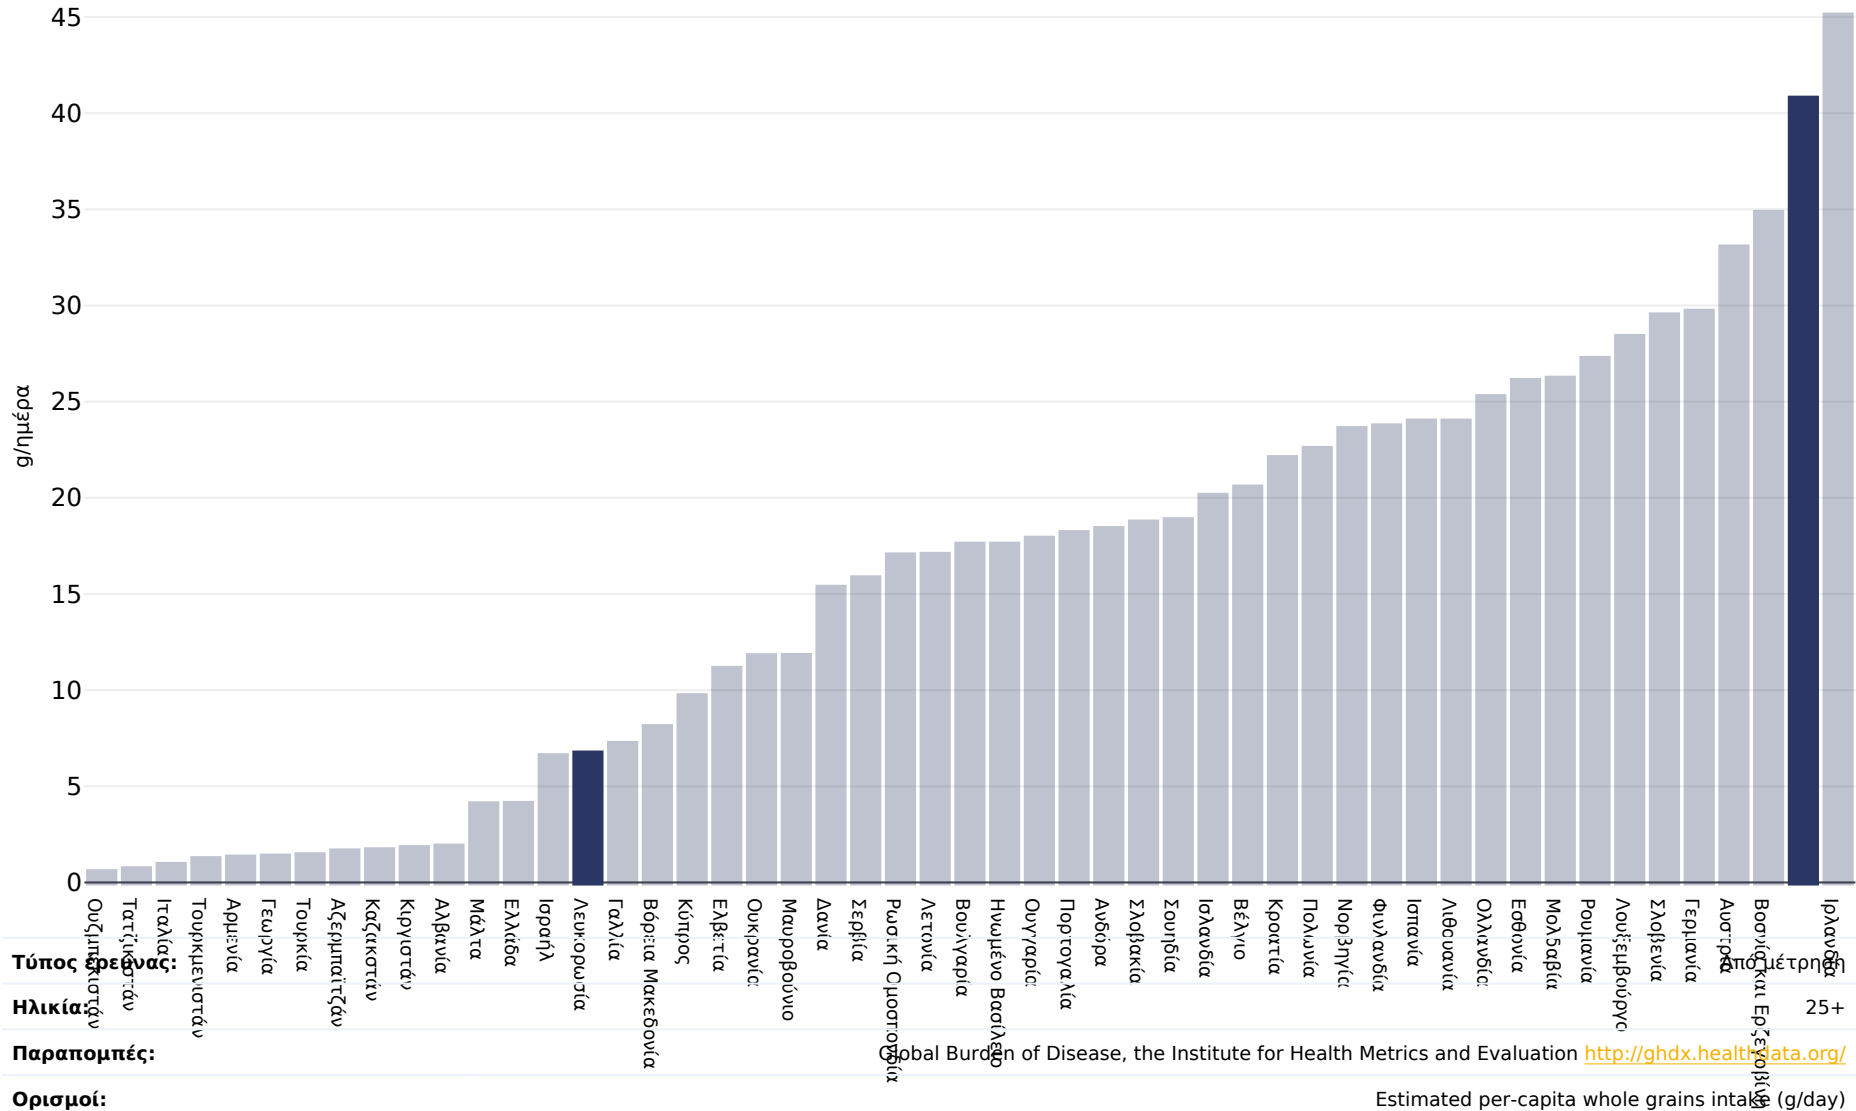

Λευκορωσία: Estimated per capita whole grains intake

Ενήλικες, 2017

Global Burden of Disease, the Institute for Health Metrics and Evaluation <http://ghdx.healthdata.org/>

Estimated per-capita whole grains intake (g/day)