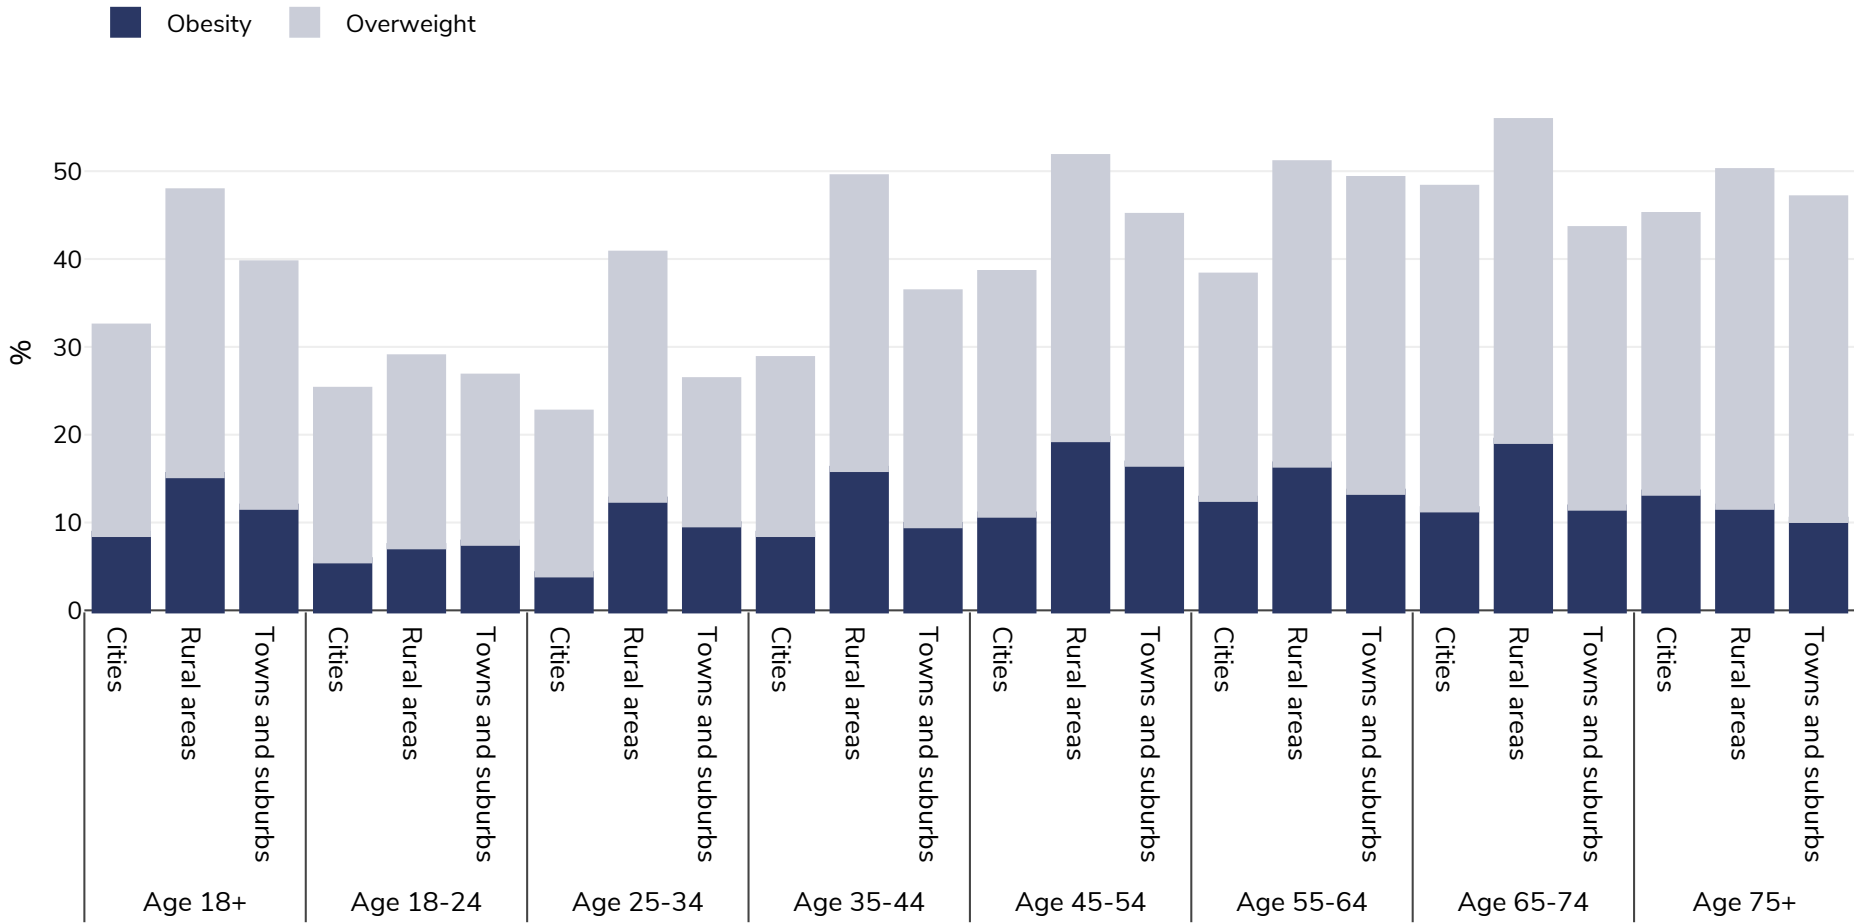

# Norway: Overweight/obesity by age and region

Women, 2014

Survey type: Self-reported

Area covered: National

References: 2014 Eurostat - Urbanisation - [http://appsso.eurostat.ec.europa.eu/nui/show.do?dataset=hlth\\_egis\\_bm1u&lang=en](http://appsso.eurostat.ec.europa.eu/nui/show.do?dataset=hlth_egis_bm1u&lang=en) (last accessed 25.08.20)

Unless otherwise noted, overweight refers to a BMI between 25kg and 29.9kg/m<sup>2</sup>, obesity refers to a BMI greater than 30kg/m<sup>2</sup>.