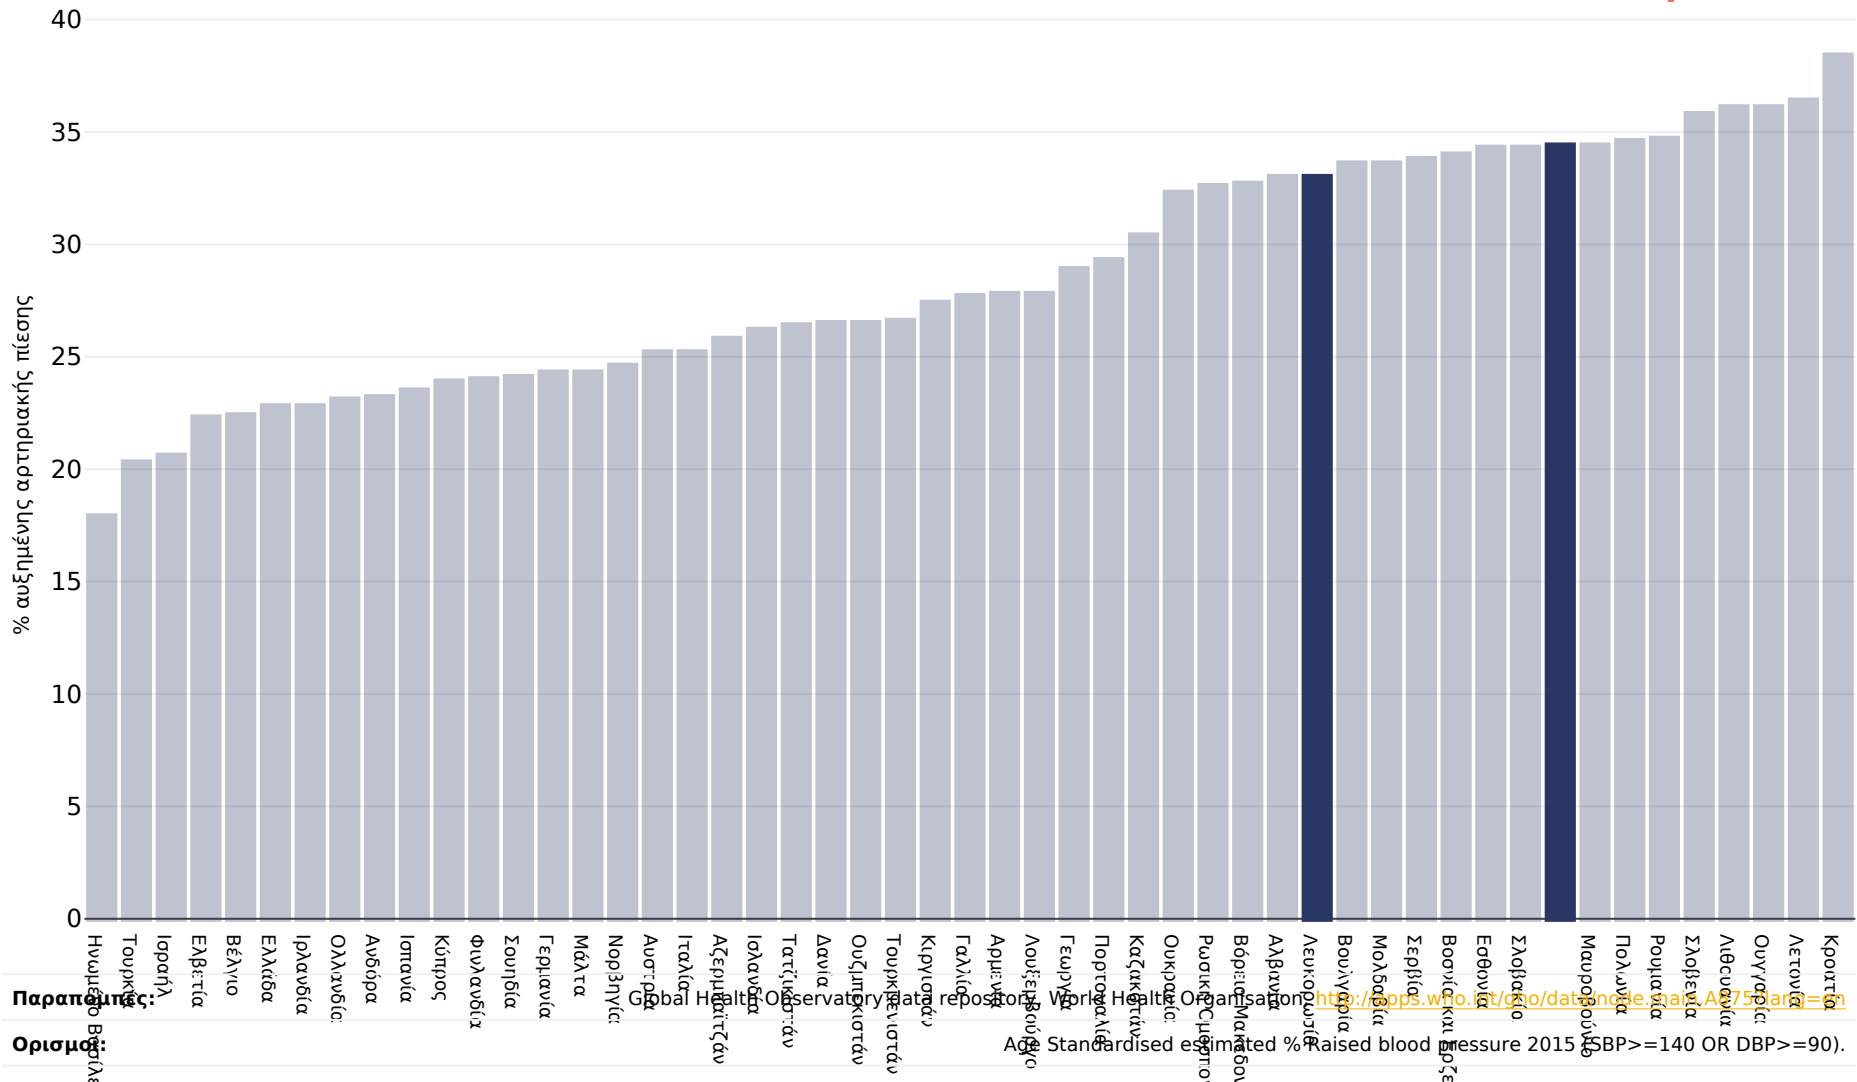

# Λευκωσία: Raised blood pressure

Ανδρες, 2015

Παράπονο:

Ορισμός:

Global Health Observatory data repository, World Health Organization <https://apps.who.int/iris/handle/10665/75314>  
 Age Standardised estimated % Raised blood pressure 2015 (SBP >= 140 OR DBP >= 90).