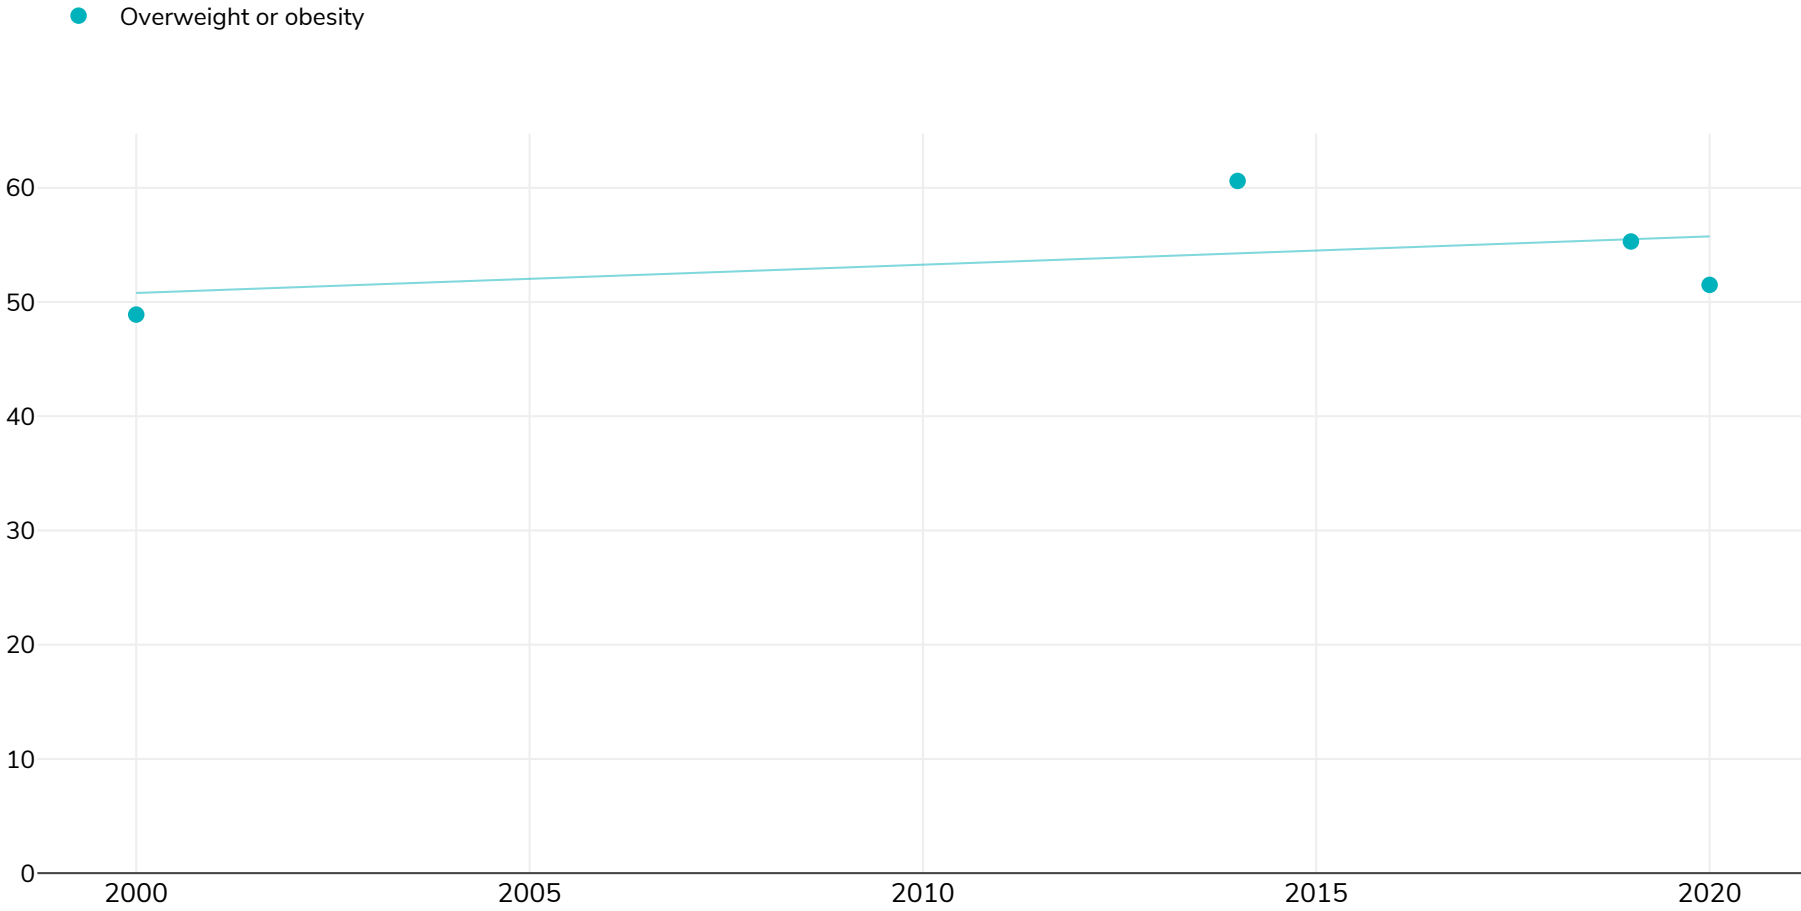

Italy: % Adults living with overweight or obesity, 2000-2021

Men

Survey type: Self-reported

References: For full details of references visit <https://data.worldobesity.org/>

Different methodologies may have been used to collect this data and so data from different surveys may not be strictly comparable. Please check with original data sources for methodologies used.