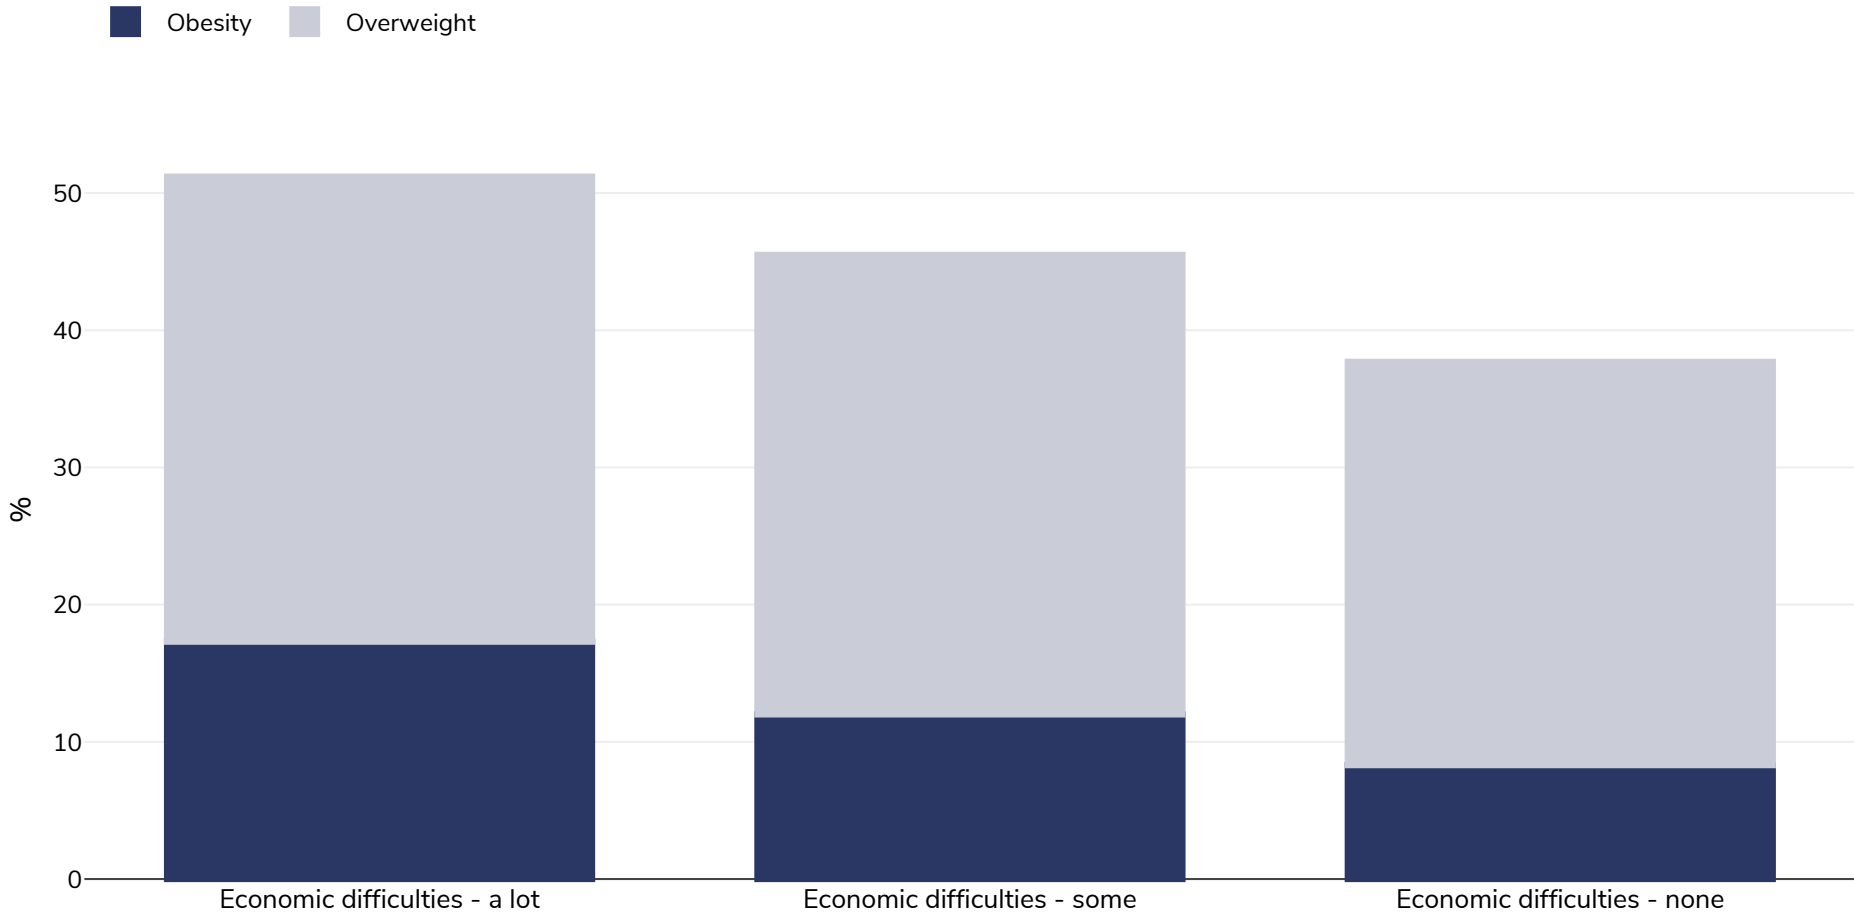

Italy: Overweight/obesity by socio-economic group

Adults, 2016-2019

Survey type:	Self-reported
Age:	18-69
Sample size:	129423
Area covered:	National
References:	PASSI 2016-19. Available at https://www.epicentro.iss.it/passi/dati/sovrappeso?tab-container-1=tab1 (last accessed on 25.09.20)

Unless otherwise noted, overweight refers to a BMI between 25kg and 29.9kg/m², obesity refers to a BMI greater than 30kg/m².