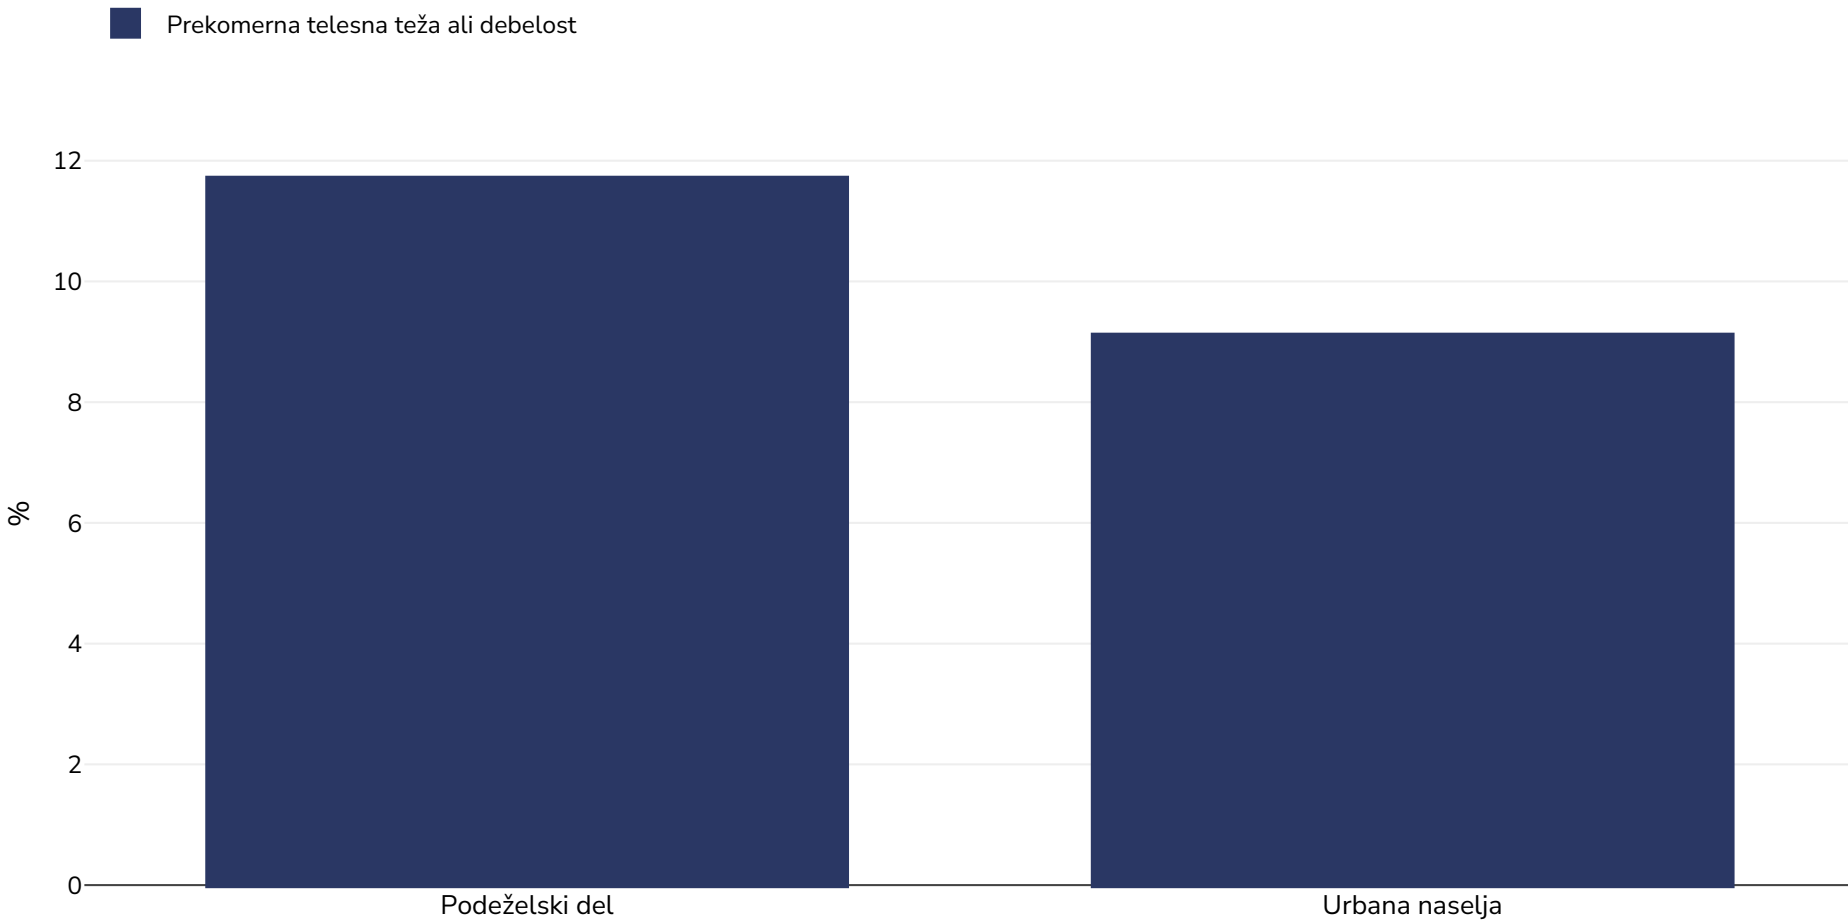

# Malavi: Overweight/obesity by region

Infants, 2006

**Obseg vzorcev:** 21420

**Literatura:** MICS: Malawi multiple indicator cluster survey 2006, Final report. Lilongwe, Malawi: National Statistical Office and UNICEF, 2008.