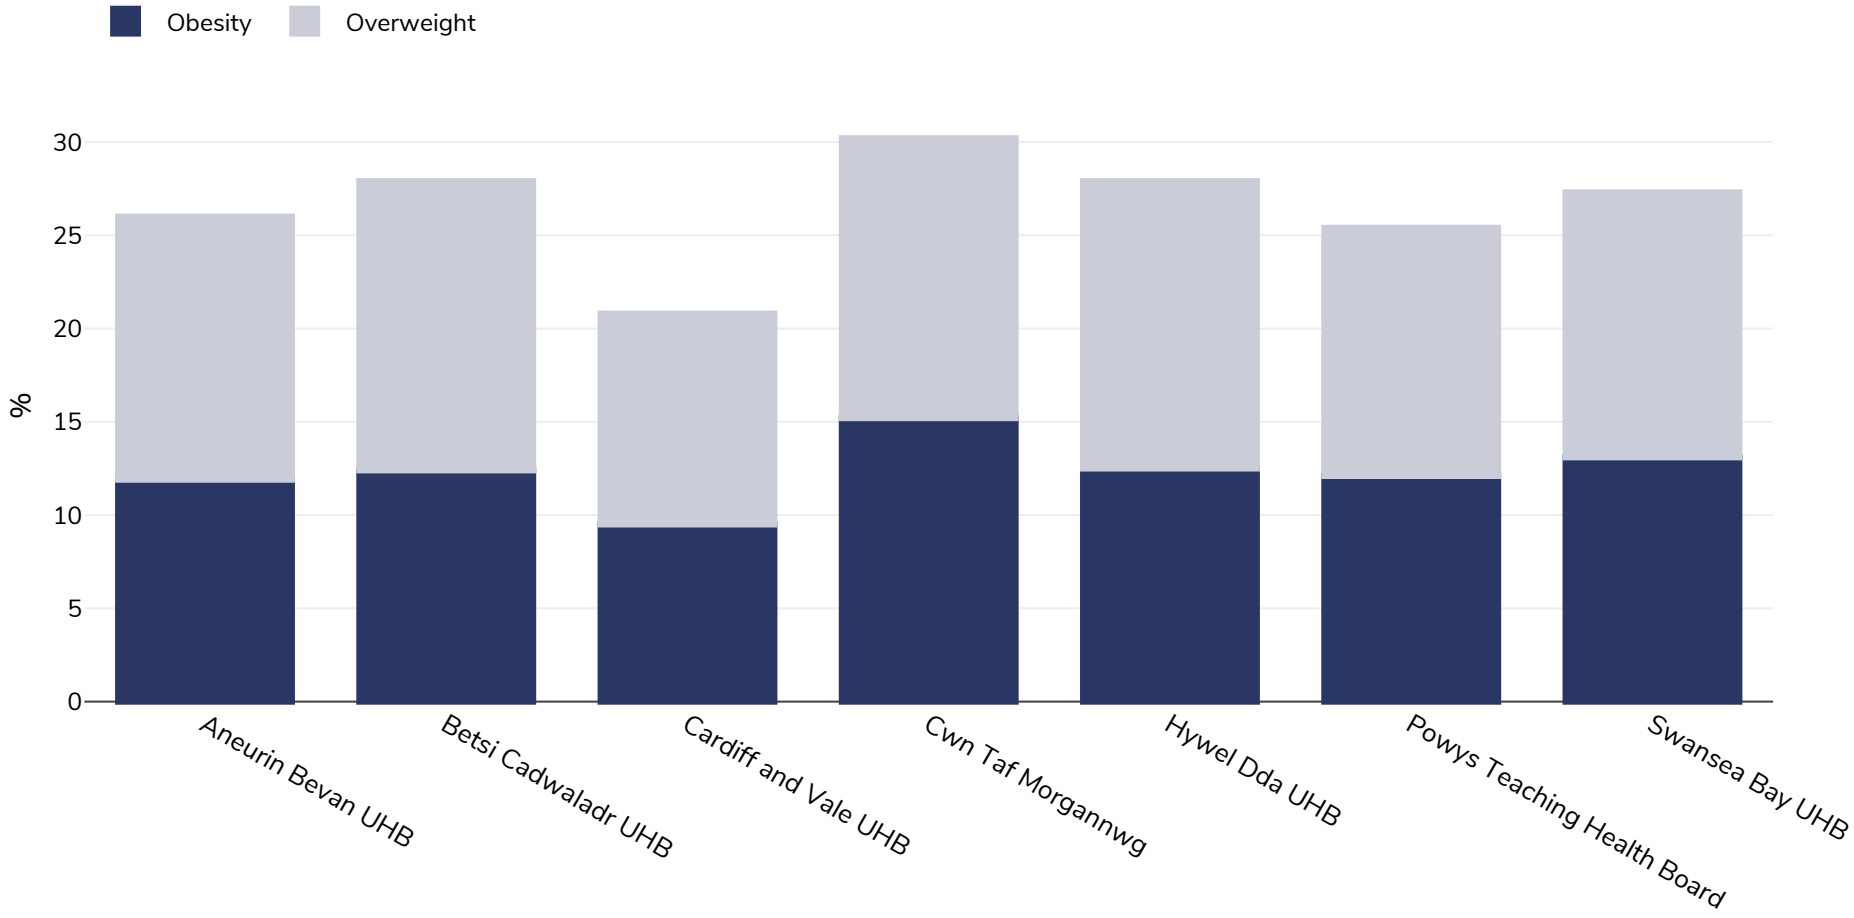

Wales: Overweight/obesity by region

Girls, 2018-2019

| | |
|---------------|---|
| Survey type: | Measured |
| Age: | 4-5 |
| Sample size: | 31756 |
| Area covered: | National |
| References: | Child Measurement Programme Wales 2018/19. (2021) Public Health Wales NHS Trust. https://phw.nhs.wales/services-and-teams/child-measurement-programme/#data Last accessed (01.04.21) |
| Definitions: | UK 90 |
| Cutoffs: | Other |