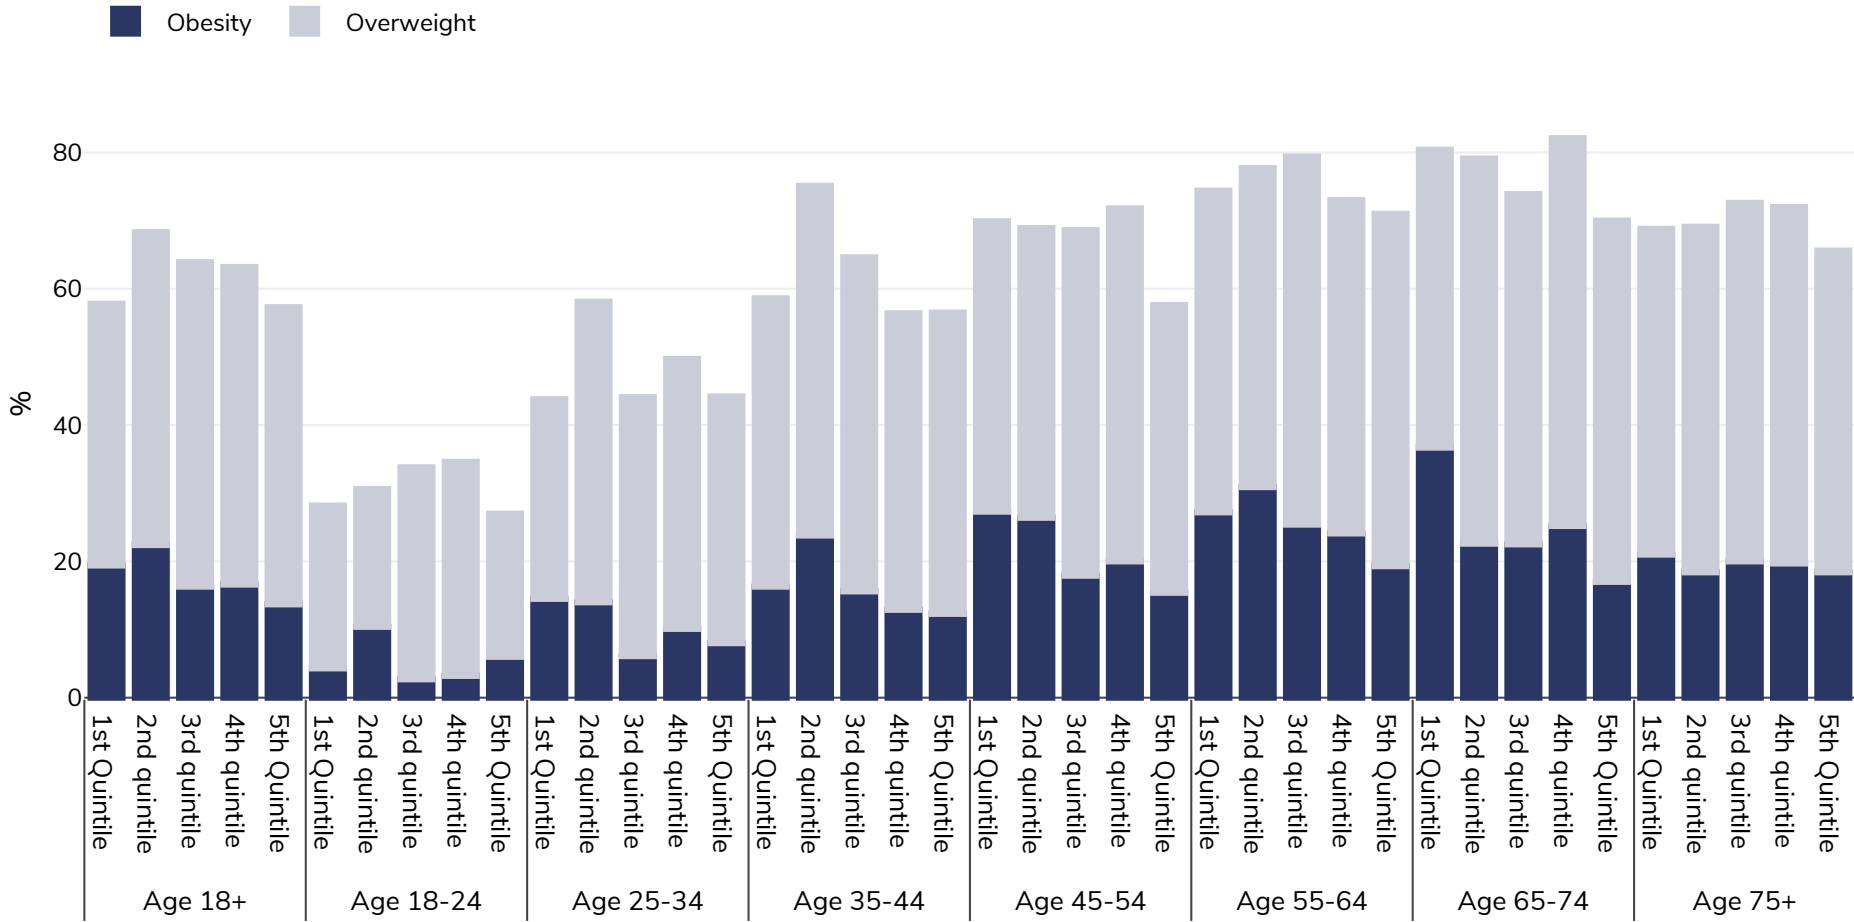

Spain: Overweight/obesity by age and socio-economic group

Men, 2014

Survey type: Self-reported

Area covered: National

References: Eurostat http://appsso.eurostat.ec.europa.eu/nui/show.do?dataset=hlth_ehis_bm1i&lang=en (last accessed 25.08.20)

Unless otherwise noted, overweight refers to a BMI between 25kg and 29.9kg/m², obesity refers to a BMI greater than 30kg/m².