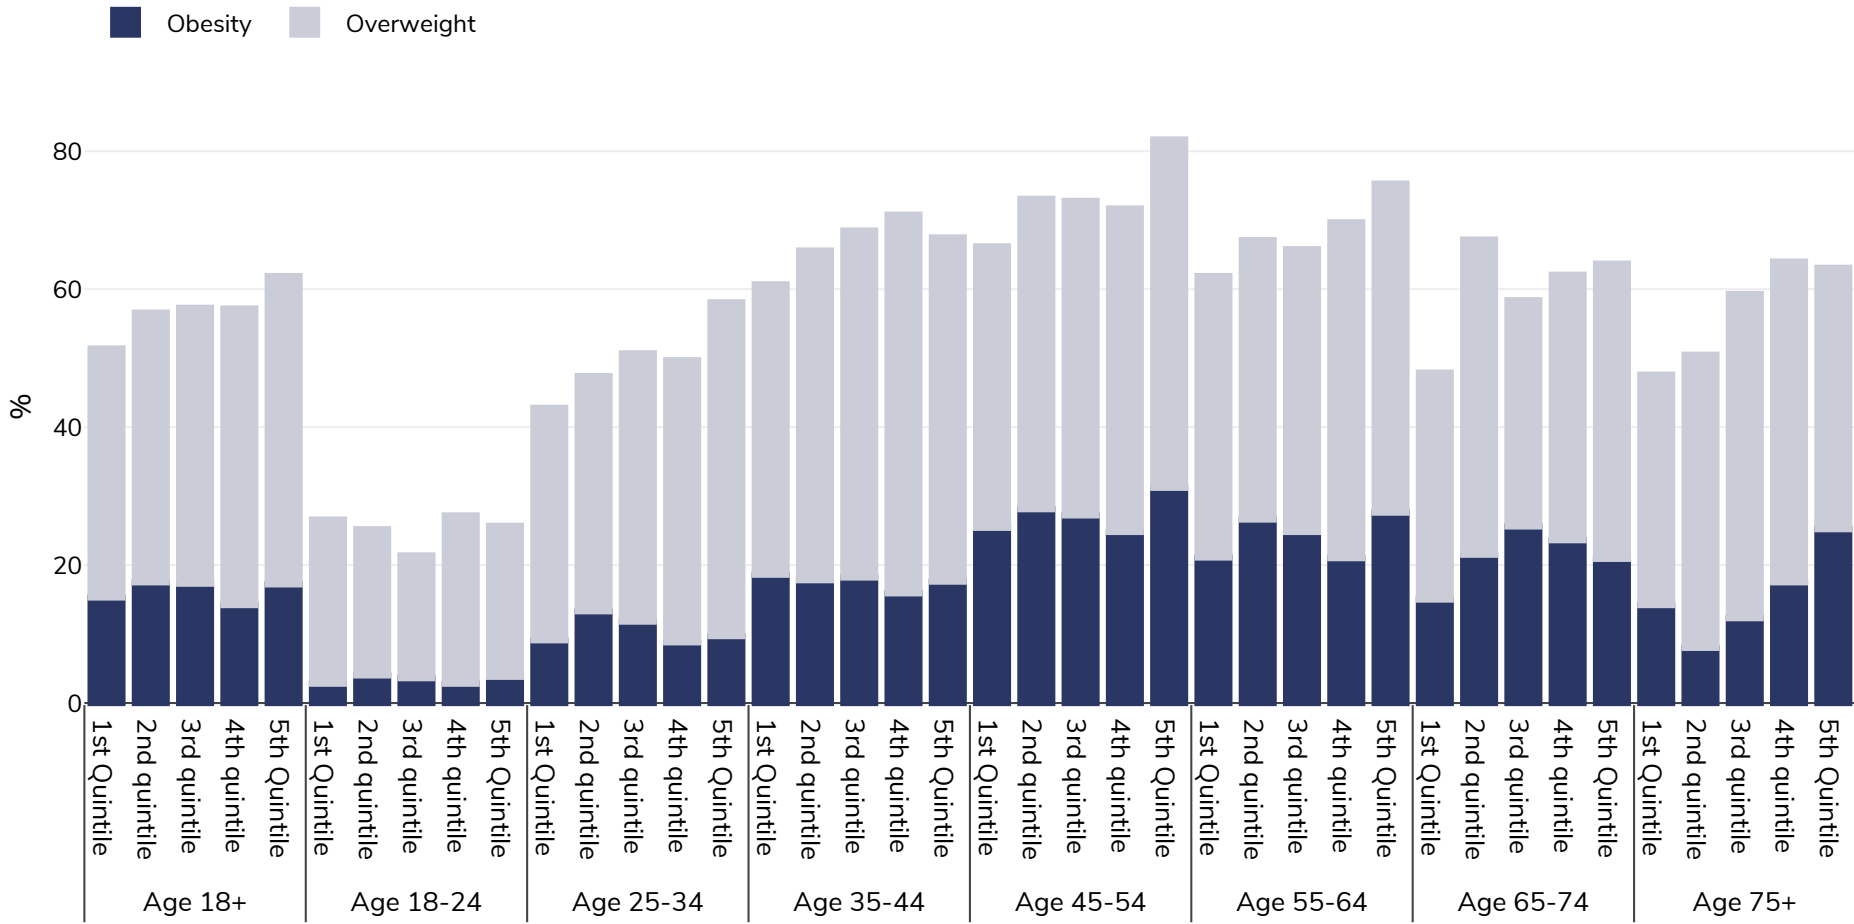

Turkey: Overweight/obesity by age and socio-economic group

Men, 2014

Survey type: Self-reported

Area covered: National

References: 2014 Eurostat - Socio economic - http://appsso.eurostat.ec.europa.eu/nui/show.do?dataset=hlth_ehis_bm1i&lang=en (last accessed 25.08.20)

Unless otherwise noted, overweight refers to a BMI between 25kg and 29.9kg/m², obesity refers to a BMI greater than 30kg/m².