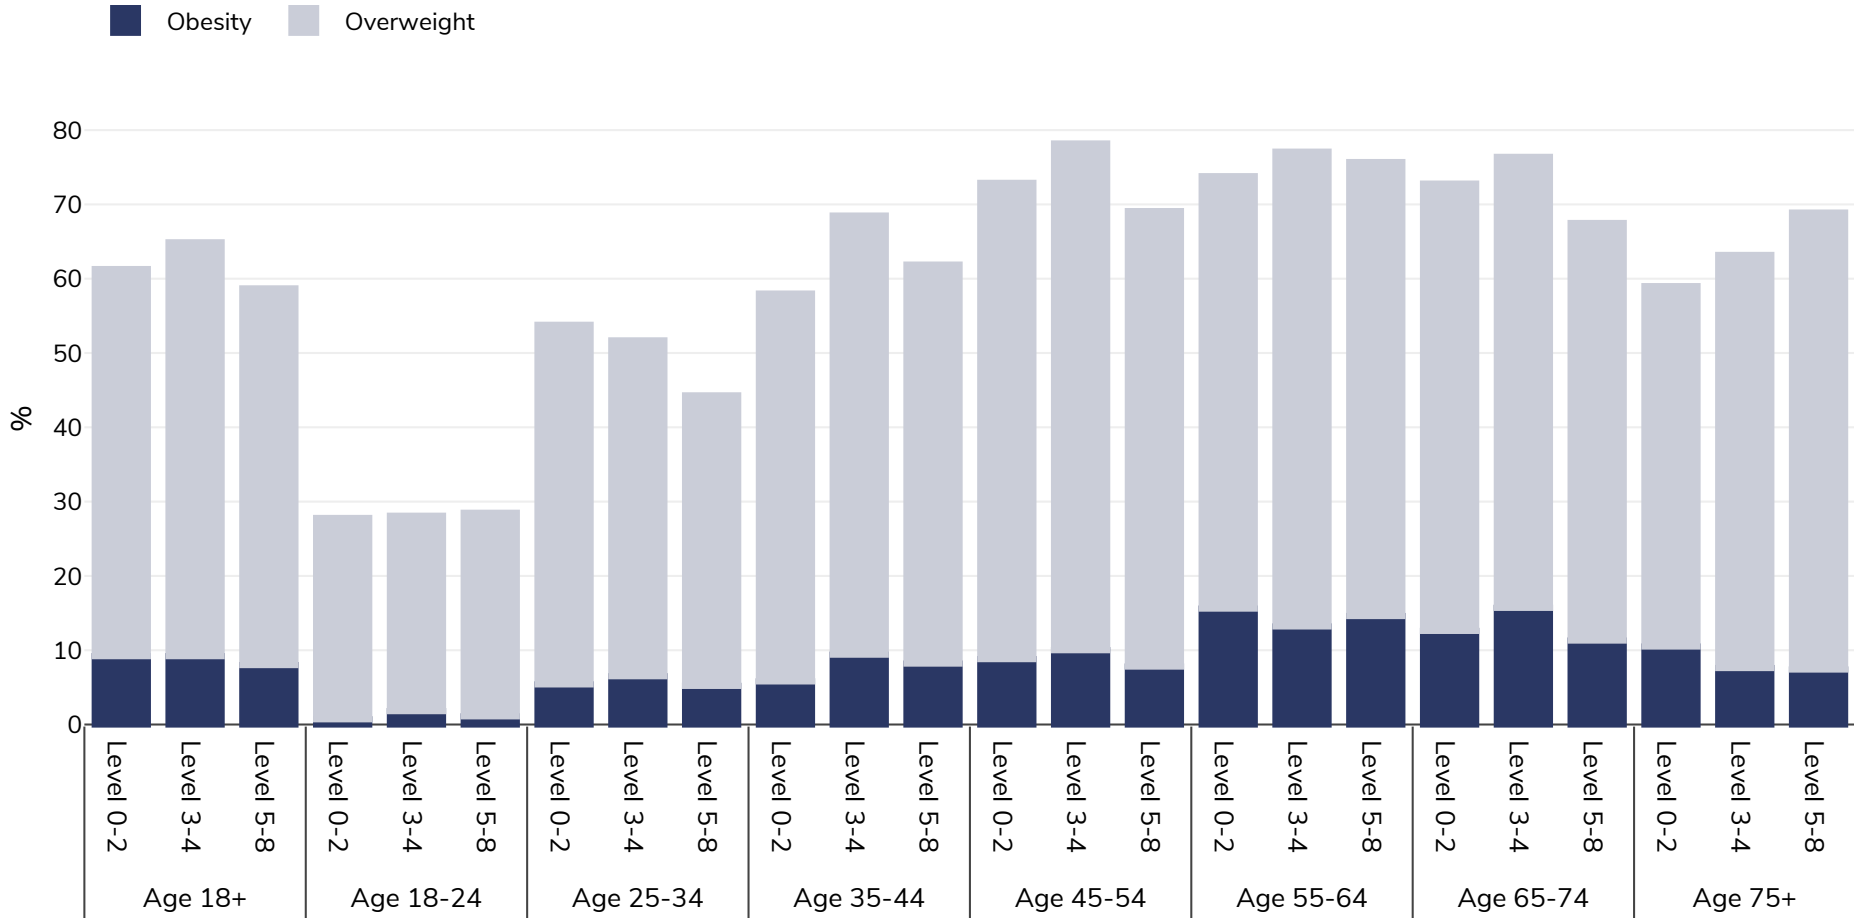

Romania: Overweight/obesity by age and education

Men, 2014

Survey type: Self-reported

Area covered: National

References: 2014 Eurostat Database: http://appsso.eurostat.ec.europa.eu/nui/show.do?dataset=hlth_ehis_bm1e&lang=en (last accessed 25.08.20)

Unless otherwise noted, overweight refers to a BMI between 25kg and 29.9kg/m², obesity refers to a BMI greater than 30kg/m².